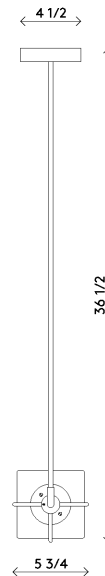

Materials	Frame, canopy and hardware in brass Handblown, sandblasted bubble glass cubes	Finishes	<ul style="list-style-type: none"> ● Matte Black ● Satin Brass
Dimensions	28 1/2 in (72.5 cm)W x 5 3/4 in (14.5 cm)D x 5 3/4 in (14.5 cm)H		
Weight	20 lbs (9.1 kg)		
Packing	40 in (101.5 cm) W x 20 in (51 cm) D x 20 in (51 cm) H 24 lbs (10.8 kg)		
Canopy	32 in (81.5 cm) W x 4 1/2 in (11.5 cm) D x 1 in (2.5 cm) H J-box location at center		
Drop height	36 1/2 in (93 cm)H Custom upon request, not adjustable on site		
Lamping	2 x G9 socket G9 LED bulbs (provided) 2.5W 2700K 250 lm		