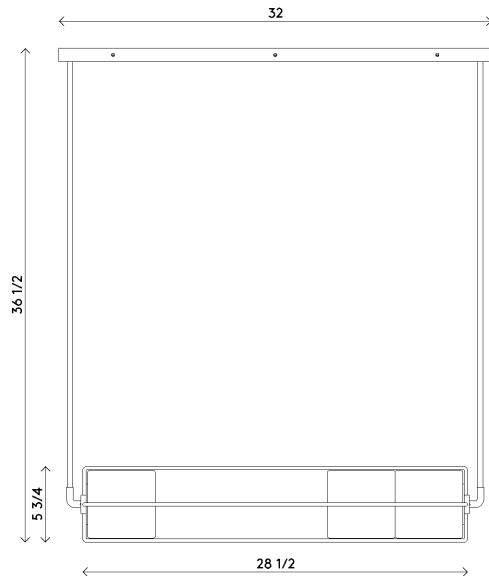

Materials	Frame, canopy and hardware in brass Handblown, sandblasted bubble glass cubes	Finishes	<ul style="list-style-type: none"> ● Matte Black ● Satin Brass
Dimensions	28 1/2 in (72.5 cm)W x 5 3/4 in (14.5 cm)D x 5 3/4 in (14.5 cm)H		
Weight	20 lbs (9.1 kg)		
Packing	40 in (101.5 cm) W x 20 in (51 cm) D x 20 in (51 cm) H 24 lbs (10.8 kg)		
Canopy	32 in (81.5 cm) W x 4 1/2 in (11.5 cm) D x 1 in (2.5 cm) H J-box location at center		
Drop height	36 1/2 in (93 cm)H Custom upon request, not adjustable on site		
Lamping	2 x G9 socket G9 LED bulbs (provided) 2.5W 2700K 250 lm		