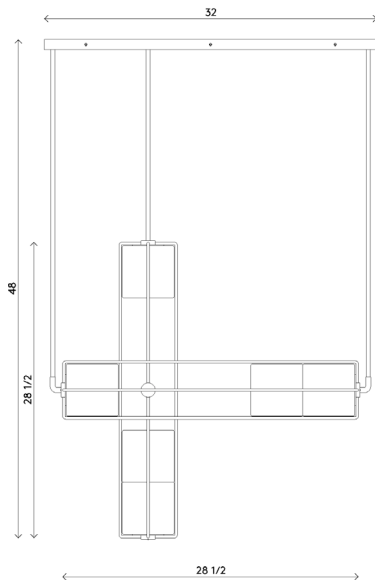

Materials Frame, canopy and hardware in brass
Handblown, sandblasted bubble glass cubes

Finishes ● Blackened brass
● Satin brass

Dimensions 28 1/2 in (72.5 cm)W x 5 3/4 in (14.5 cm)D x 5 3/4 in (14.5 cm)H

Dimensions 5 3/4 in (14.5 cm)W x 5 3/4 in (14.5 cm)D x 28 1/2 in (72.5 cm)H

Weight 15 lbs (7 kg)

Packing 40 in (101.5 cm) W x 20 in (51 cm) D x 20 in (51 cm) H
19 lbs (8.6 kg)

Canopy 4 1/2 in (11.5 cm) W x 4 1/2 in (11.5 cm) D x 1 in (2.5 cm) H
J-box location at center

Dimensions 28 1/2 in (72.5 cm)W x 11 1/2 in (29.5 cm)D x 28 1/2 in (72.5 cm)H

Weight 20 lbs (9 kg)

Packing 40 in (101.5 cm) W x 20 in (51 cm) D x 20 in (51 cm) H
22 in (56 cm) W x 22 in (56 cm) D x 22 in (56 cm) H
24 lbs (10.8 kg)

Canopy 32 in (81.5 cm) W x 10 in (25.5 cm) D x 1 in (2.5 cm) H
J-box location at center

Drop height 48 in (122 cm) H
Custom upon request, not adjustable on site

Lamping 4 x G9 socket
G9 LED bulbs (provided)
4W 2700K
350 lm