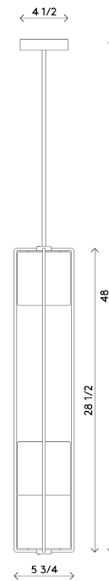

Materials Frame, canopy and hardware in brass
Hand blown, sandblasted bubble glass cubes

Finishes ● Blackened brass
● Satin brass

Dimensions 5 3/4 in (14.5 cm)W x 5 3/4 in (14.5 cm)D x 28 1/2 in (72.5 cm)H

Weight 15 lbs (7 kg)

Packing 40 in (101.5 cm) W x 20 in (51 cm) D x 20 in (51 cm) H
19 lbs (8.6 kg)

Canopy 4 1/2 in (11.5 cm) W x 4 1/2 in (11.5 cm) D x 1 in (2.5 cm) H
J-box location at center

Drop height 48 in (122 cm) H
Custom upon request, not adjustable on site

Lamping 2 x G9 socket
G9 LED bulbs (provided)
4W 2700K
350 lm

Bulb life 25,000 hrs

Dimming 10-100%. Wattage +/- 10%
Lumen Values +/- 5Lms
CRI +/- 5%
Fully tested with LUTRON® DVCL, DVEL

Voltage 120 V/240

Certification UL, CE listed
Damp rated

Handmade in Los Angeles
Hardwired
Assembly required