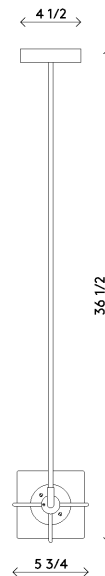

Materials Frame, canopy and hardware in brass
Handblown, sandblasted bubble glass cubes

Finishes ● Blackened brass
● Satin brass

Dimensions 28 1/2 in (72.5 cm)W x 5 3/4 in (14.5 cm)D x 5 3/4 in (14.5 cm)H

Weight 20 lbs (9.1 kg)

Packing 40 in (101.5 cm) W x 20 in (51 cm) D x 20 in (51 cm) H
24 lbs (10.8 kg)

Canopy 32 in (81.5 cm) W x 4 1/2 in (11.5 cm) D x 1 in (2.5 cm) H
J-box location at center

Drop height 36 1/2 in (93 cm)H
Custom upon request, not adjustable on site

Lamping 2 x G9 socket
G9 LED bulbs (provided)
4W 2700K
350 lm

Bulb life 25,000 hrs

Dimming 10-100%. Wattage +/- 10%
Lumen Values +/- 5Lms
CRI +/- 5%
Fully tested with LUTRON® DVCL, DVEL

Voltage 120 V/240

Certification UL, CE listed
Damp rated

Handmade in Los Angeles
Hardwired
Assembly required