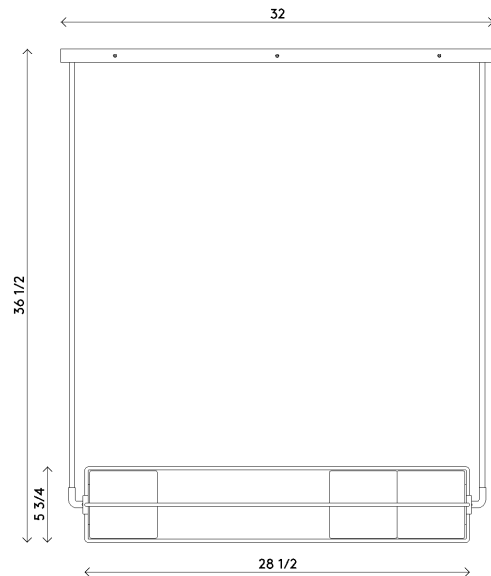

Materials Frame, canopy and hardware in brass
Handblown, sandblasted bubble glass cubes

Finishes ● Blackened brass
● Satin brass

Dimensions 28 1/2 in (72.5 cm)W x 5 3/4 in (14.5 cm)D x 5 3/4 in (14.5 cm)H

Weight 20 lbs (9.1 kg)

Packing 40 in (101.5 cm) W x 20 in (51 cm) D x 20 in (51 cm) H
24 lbs (10.8 kg)

Canopy 32 in (81.5 cm) W x 4 1/2 in (11.5 cm) D x 1 in (2.5 cm) H
J-box location at center

Drop height 36 1/2 in (93 cm)H
Custom upon request, not adjustable on site

Lamping 2 x G9 socket
G9 LED bulbs (provided)
4W 2700K
350 lm

Bulb life 25,000 hrs

Dimming 10-100%. Wattage +/- 10%
Lumen Values +/- 5Lms
CRI +/- 5%
Fully tested with LUTRON® DVCL, DVEL

Voltage 120 V/240

Certification UL, CE listed
Damp rated

Handmade in Los Angeles
Hardwired
Assembly required