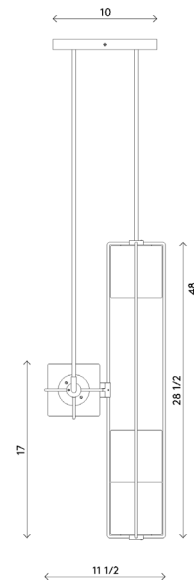

Materials Frame, canopy and hardware in brass
Handblown, sandblasted bubble glass cubes

Finishes ● Blackened brass
● Satin brass

Dimensions 28 1/2 in (72.5 cm)W x 5 3/4 in (14.5 cm)D x 5 3/4 in (14.5 cm)H

Dimensions 5 3/4 in (14.5 cm)W x 5 3/4 in (14.5 cm)D x 28 1/2 in (72.5 cm)H

Weight 15 lbs (7 kg)

Packing 40 in (101.5 cm) W x 20 in (51 cm) D x 20 in (51 cm) H
19 lbs (8.6 kg)

Canopy 4 1/2 in (11.5 cm) W x 4 1/2 in (11.5 cm) D x 1 in (2.5 cm) H
J-box location at center

Dimensions 28 1/2 in (72.5 cm)W x 11 1/2 in (29.5 cm)D x 28 1/2 in (72.5 cm)H

Weight 20 lbs (9 kg)

Packing 40 in (101.5 cm) W x 20 in (51 cm) D x 20 in (51 cm) H
22 in (56 cm) W x 22 in (56 cm) D x 22 in (56 cm) H
24 lbs (10.8 kg)

Canopy 32 in (81.5 cm) W x 10 in (25.5 cm) D x 1 in (2.5 cm) H
J-box location at center

Drop height 48 in (122 cm) H
Custom upon request, not adjustable on site

Lamping 4 x G9 socket
G9 LED bulbs (provided)
4W 2700K
350 lm