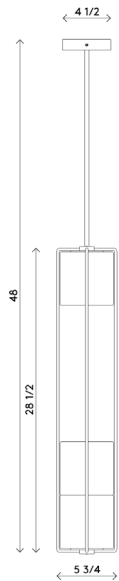

Materials Frame, canopy and hardware in brass
Hand blown, sandblasted bubble glass cubes

Finishes ● Blackened brass
● Satin brass

Dimensions 5 3/4 in (14.5 cm)W x 5 3/4 in (14.5 cm)D x 28 1/2 in (72.5 cm)H

Weight 15 lbs (7 kg)

Packing 40 in (101.5 cm) W x 20 in (51 cm) D x 20 in (51 cm) H
19 lbs (8.6 kg)

Canopy 4 1/2 in (11.5 cm) W x 4 1/2 in (11.5 cm) D x 1 in (2.5 cm) H
J-box location at center

Drop height 48 in (122 cm) H
Custom upon request, not adjustable on site

Lamping 2 x G9 socket
G9 LED bulbs (provided)
4W 2700K
350 lm

Bulb life 25,000 hrs

Dimming 10-100%. Wattage +/- 10%
Lumen Values +/- 5Lms
CRI +/- 5%
Fully tested with LUTRON® DVCL, DVEL

Voltage 120 V/240

Certification UL, CE listed
Damp rated

Handmade in Los Angeles
Hardwired
Assembly required