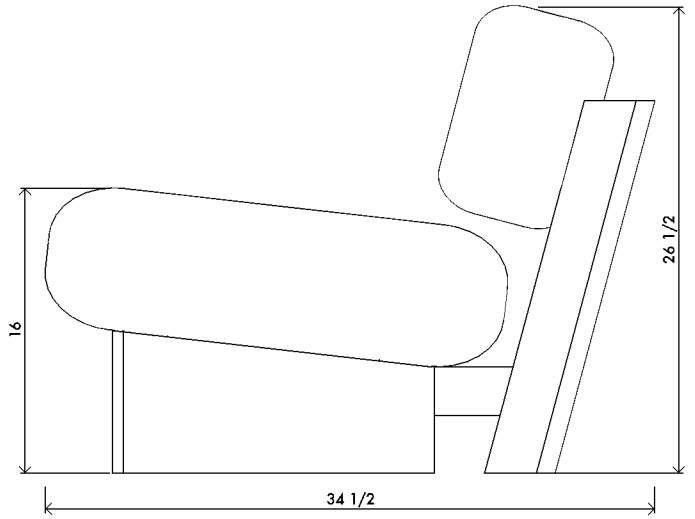

JIA chair

01
TOP
1" = 10"

02
FRONT
1" = 10"

04
SIDE
1" = 10"

Handmade in Los Angeles

FINISHES

Frame built from solid oak
 Finishes are waxed natural oak, ebonized oak or fumed oak
 Fabric is C.O.M.

DIMENSIONS

Width 34 " | 86 cm |
 Depth 34 1/2 " | 87 cm |
 Height 26 1/2 " | 67 cm |