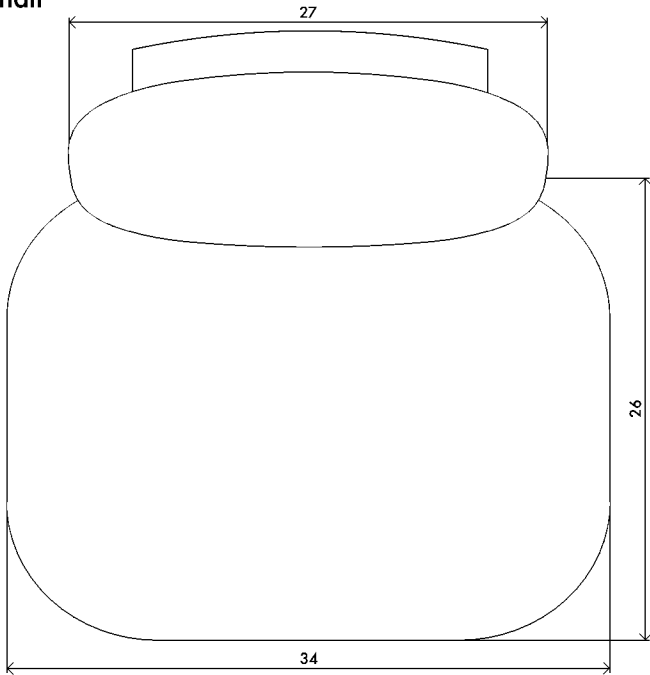

JIA chair

01
TOP
1" = 10"

02
FRONT
1" = 10"

04
SIDE
1" = 10"

Handmade in Los Angeles

FINISHES

Frame built from solid oak
 Finishes are waxed natural oak, ebonized oak or fumed oak
 Fabric is C.O.M.

DIMENSIONS

Width 34 " | 86 cm |
 Depth 34 1/2 " | 87 cm |
 Height 26 1/2 " | 67 cm |