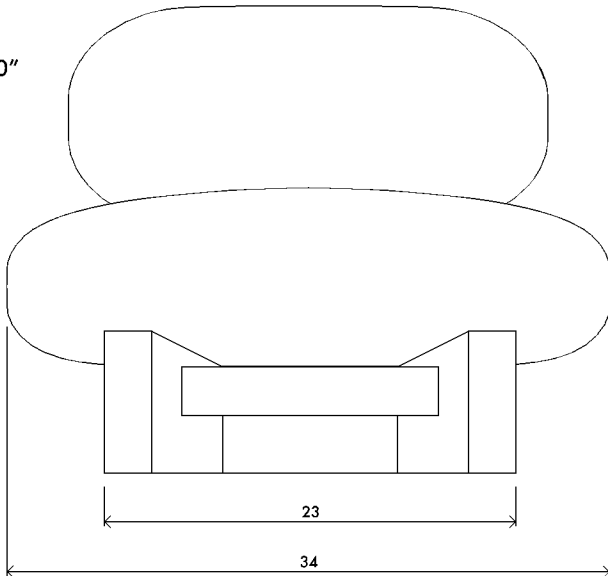

JIA chair

01
TOP
1" = 10"

02
FRONT
1" = 10"

04
SIDE
1" = 10"

Handmade in Los Angeles

FINISHES

Frame built from solid oak
 Finishes are waxed natural oak, ebonized oak or fumed oak
 Fabric is C.O.M.

DIMENSIONS

Width 34 " | 86 cm |
 Depth 34 1/2 " | 87 cm |
 Height 26 1/2 " | 67 cm |