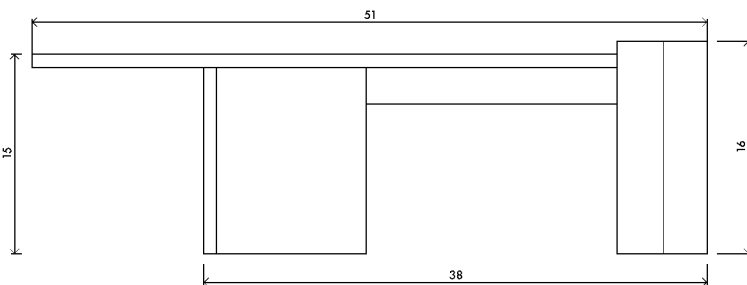

JIA large coffee table

01 TOP 1" = 14"

02 FRONT 1" = 14"

03 SIDE 1" = 14"

Handmade in Los Angeles

FINISHES

Frame built from solid oak
Finishes are waxed natural oak, ebonized oak or fumed oak
Stone is Carrara Marble or Limestone

DIMENSIONS

Width 51 " | 130 cm |
Depth 36 " | 91 cm |
Height 16 " | 40.5 cm |