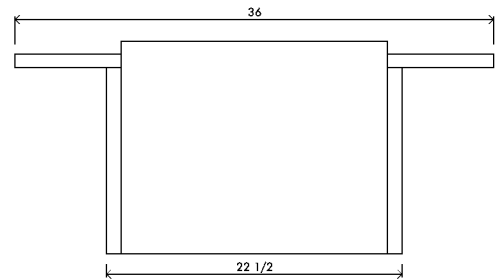

JIA large coffee table

01 TOP 1" = 14"

02 FRONT 1" = 14"

03 SIDE 1" = 14"

Handmade in Los Angeles

FINISHES

Frame built from solid oak
Finishes are waxed natural oak, ebonized oak or fumed oak
Stone is Carrara Marble or Limestone

DIMENSIONS

Width 51 " | 130 cm |
Depth 36 " | 91 cm |
Height 16 " | 40.5 cm |