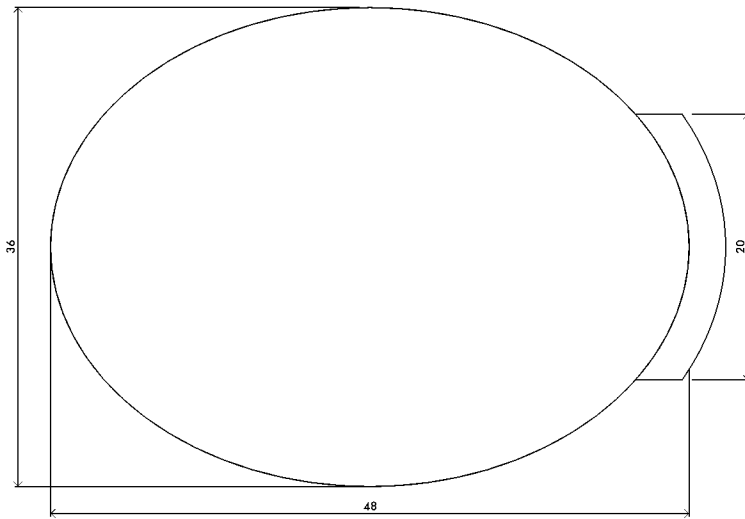

JIA large coffee table

01 TOP 1" = 14"

02 FRONT 1" = 14"

03 SIDE 1" = 14"

Handmade in Los Angeles

FINISHES

Frame built from solid oak
Finishes are waxed natural oak, ebonized oak or fumed oak
Stone is Carrara Marble or Limestone

DIMENSIONS

Width 51 " | 130 cm |
Depth 36 " | 91 cm |
Height 16 " | 40.5 cm |