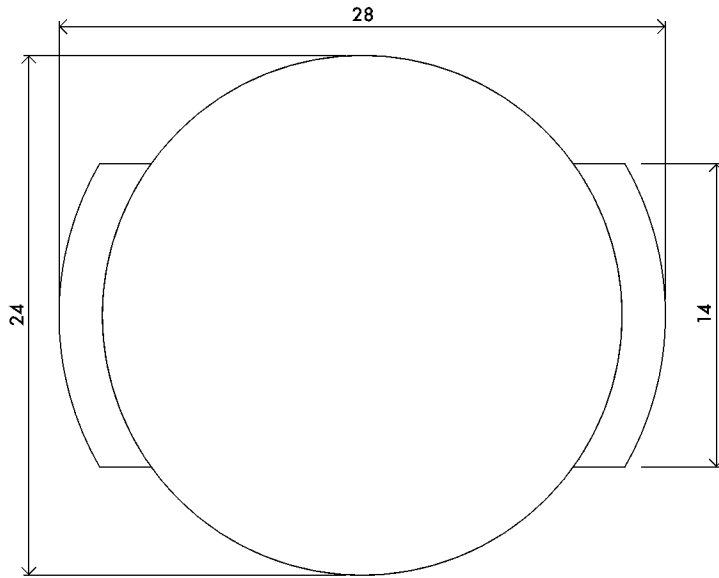

### 01 TOP 1" = 9"

### 02 FRONT 1" = 9"

### 03 SIDE 1" = 9"

Handmade in Los Angeles

#### DIMENSIONS

Width 28" | 71 cm |  
 Depth 24" | 61 cm |  
 Height 16 1/2" | 42 cm |