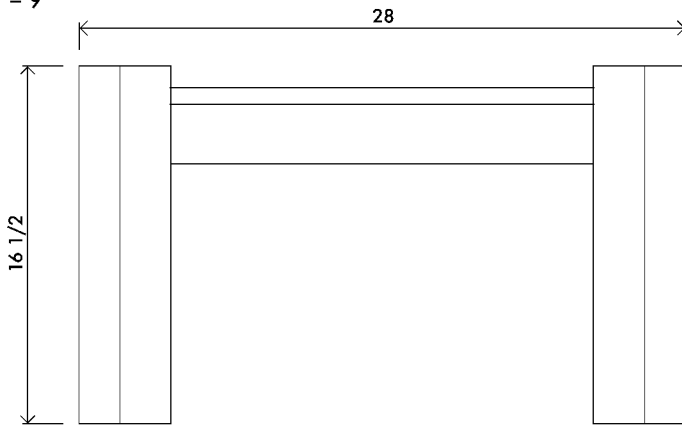

### 01 TOP 1" = 9"

### 02 FRONT 1" = 9"

### 03 SIDE 1" = 9"

Handmade in Los Angeles

#### DIMENSIONS

Width 28" | 71 cm |  
 Depth 24" | 61 cm |  
 Height 16 1/2" | 42 cm |