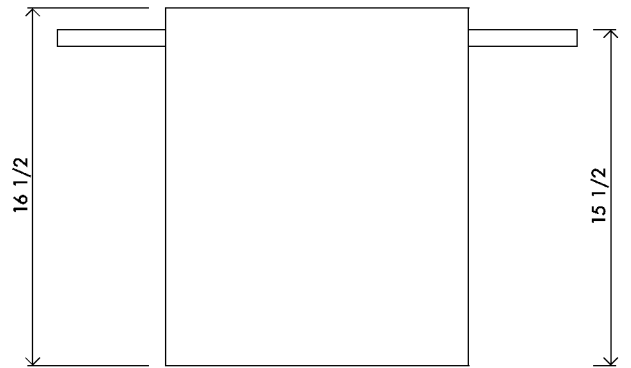

### 01 TOP 1" = 9"

### 02 FRONT 1" = 9"

### 03 SIDE 1" = 9"

Handmade in Los Angeles

#### DIMENSIONS

Width 28" | 71 cm |  
 Depth 24" | 61 cm |  
 Height 16 1/2" | 42 cm |