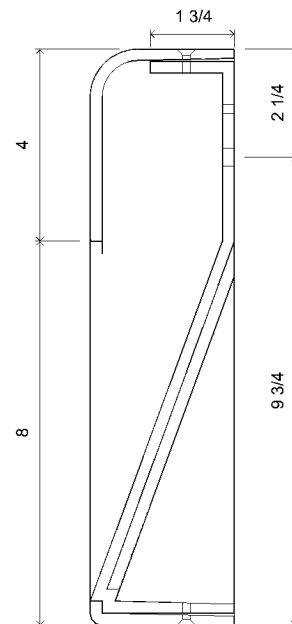

KYOTO long sconce

01
FRONT
1" = 1/4"

03
SIDE
1" = 1/4"

02
BACK
1" = 1/4"

04
SECTION
1" = 1/4"

Handmade in Los Angeles

FINISHES
Sand casted aluminium

DIMENSIONS
Width 5 " | 13 cm |
Depth 3 " | 8 cm |
Height 12 " | 30.5 cm |