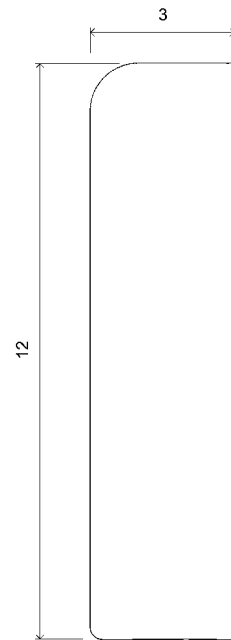

KYOTO long sconce

01
FRONT
1" = 1/4"

03
SIDE
1" = 1/4"

02
BACK
1" = 1/4"

04
SECTION
1" = 1/4"

Handmade in Los Angeles

FINISHES
Sand casted aluminium

DIMENSIONS
Width 5 " | 13 cm |
Depth 3 " | 8 cm |
Height 12 " | 30.5 cm |