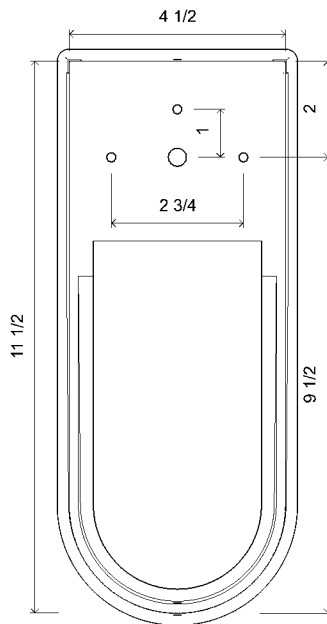

KYOTO long sconce

01
FRONT
1" = 1/4"

03
SIDE
1" = 1/4"

02
BACK
1" = 1/4"

04
SECTION
1" = 1/4"

Handmade in Los Angeles

FINISHES
Sand casted aluminium

DIMENSIONS
Width 5 " | 13 cm |
Depth 3 " | 8 cm |
Height 12 " | 30.5 cm |