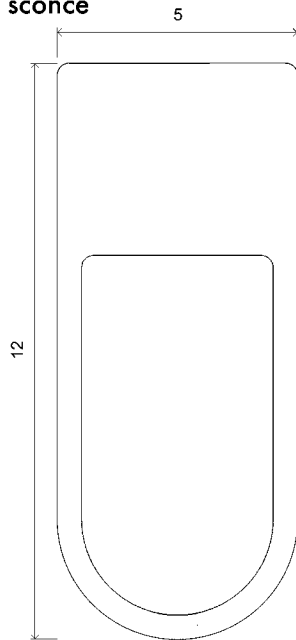

KYOTO long sconce

01
FRONT
1" = 1/4"

03
SIDE
1" = 1/4"

02
BACK
1" = 1/4"

04
SECTION
1" = 1/4"

Handmade in Los Angeles

FINISHES
Sand casted aluminium

DIMENSIONS
Width 5 " | 13 cm |
Depth 3 " | 8 cm |
Height 12 " | 30.5 cm |