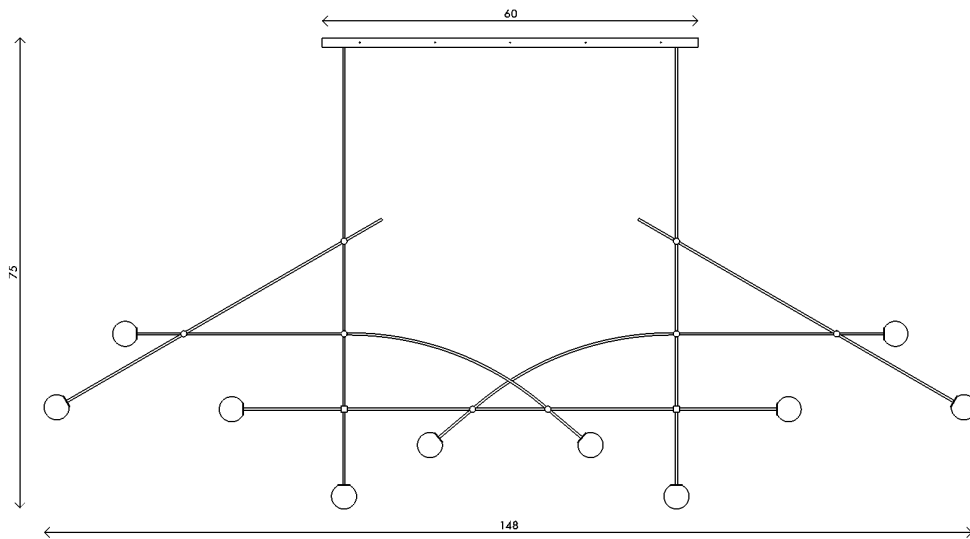

Materials	Brass with handblown opal sandblasted glass
Dimensions	148 in (376 cm) W x 10 in (25.5 cm) D x 60 in (152.5 cm) H
Weight	95 lbs (43 kg)
Packing	White glove delivery 99 lbs (44.9 kg)
Canopy	8 in (20.3 cm) W x 1 1/2 in (3.8 cm) D x 60 in (152.4 cm) L
Drop height	75 in (190.5 cm) H Customizable upon request, not adjustable on site
Lamping	10 x G8 socket G8 LED bulb (provided) 4W 2700K 350 lm

Finishes	● Matte Black
	● Satin Brass

Bulb life	25,000 hrs
Dimming	0-100%. Wattage +/- 10% Lumen Values +/- 5Lms CRI +/- 5% Fully tested with LUTRON® DVCL, DVEL
Voltage	120 V/240
Certification	UL, CE listed
	Handmade in Los Angeles Hardwired Assembly required