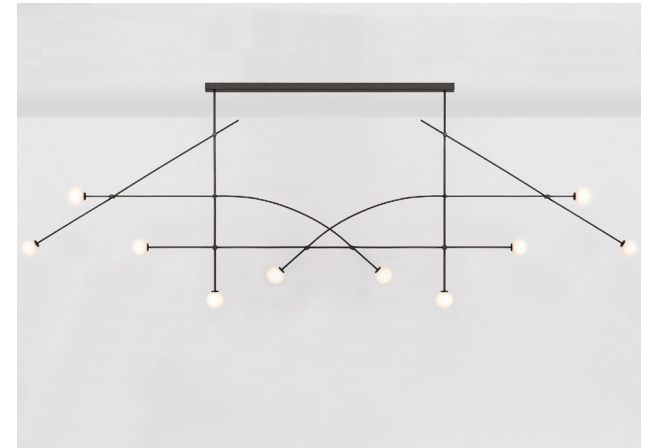

Materials	Brass with handblown opal sandblasted glass
Dimensions	148 in (376 cm) W x 10 in (25.5 cm) D x 60 in (152.5 cm) H
Weight	95 lbs (43 kg)
Packing	White glove delivery 99 lbs (44.9 kg)
Canopy	8 in (20.3 cm) W x 1 1/2 in (3.8 cm) D x 60 in (152.4 cm) L
Drop height	75 in (190.5 cm) H Customizable upon request, not adjustable on site
Lamping	10 x G8 socket G8 LED bulb (provided) 4W 2700K 350 lm

Finishes	● Matte Black
	● Satin Brass

Bulb life	25,000 hrs
Dimming	0-100%. Wattage +/- 10% Lumen Values +/- 5Lms CRI +/- 5% Fully tested with LUTRON® DVCL, DVEL
Voltage	120 V/240
Certification	UL, CE listed
	Handmade in Los Angeles Hardwired Assembly required