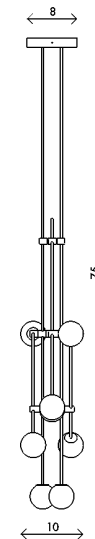

Materials	Brass with handblown opal sandblasted glass
Dimensions	148 in (376 cm) W x 10 in (25.5 cm) D x 60 in (152.5 cm) H
Weight	95 lbs (43 kg)
Packing	White glove delivery 99 lbs (44.9 kg)
Canopy	8 in (20.3 cm) W x 1 1/2 in (3.8 cm) D x 60 in (152.4 cm) L
Drop height	75 in (190.5 cm) H Customizable upon request, not adjustable on site
Lamping	10 x G8 socket G8 LED bulb (provided) 4W 2700K 350 lm

Finishes	● Matte Black
	● Satin Brass

Bulb life	25,000 hrs
Dimming	0-100%. Wattage +/- 10% Lumen Values +/- 5Lms CRI +/- 5% Fully tested with LUTRON® DVCL, DVEL
Voltage	120 V/240
Certification	UL, CE listed
	Handmade in Los Angeles Hardwired Assembly required