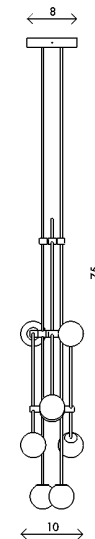

<b>Materials</b>	Brass with handblown opal sandblasted glass
<b>Dimensions</b>	148 in (376 cm) W x 10 in (25.5 cm) D x 60 in (152.5 cm) H
<b>Weight</b>	95 lbs (43 kg)
<b>Packing</b>	White glove delivery 99 lbs (44.9 kg)
<b>Canopy</b>	8 in (20.3 cm) W x 1 1/2 in (3.8 cm) D x 60 in (152.4 cm) L
<b>Drop height</b>	75 in (190.5 cm) H Customizable upon request, not adjustable on site
<b>Lamping</b>	10 x G8 socket G8 LED bulb (provided) 4W 2700K 350 lm

<b>Finishes</b>	● Blackened brass
	● Satin brass

<b>Bulb life</b>	25,000 hrs
<b>Dimming</b>	0-100%. Wattage +/- 10% Lumen Values +/- 5Lms CRI +/- 5% Fully tested with LUTRON® DVCL, DVEL
<b>Voltage</b>	120 V/240
<b>Certification</b>	UL, CE listed
	Handmade in Los Angeles Hardwired Assembly required