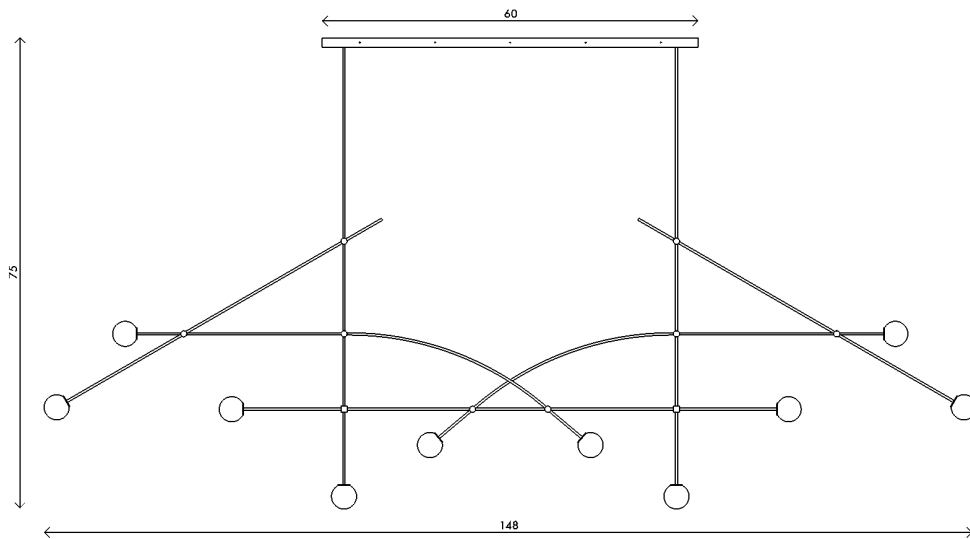

<b>Materials</b>	Brass with handblown opal sandblasted glass
<b>Dimensions</b>	148 in (376 cm) W x 10 in (25.5 cm) D x 60 in (152.5 cm) H
<b>Weight</b>	95 lbs (43 kg)
<b>Packing</b>	White glove delivery 99 lbs (44.9 kg)
<b>Canopy</b>	8 in (20.3 cm) W x 1 1/2 in (3.8 cm) D x 60 in (152.4 cm) L
<b>Drop height</b>	75 in (190.5 cm) H Customizable upon request, not adjustable on site
<b>Lamping</b>	10 x G8 socket G8 LED bulb (provided) 4W 2700K 350 lm

<b>Finishes</b>	● Blackened brass
	● Satin brass

<b>Bulb life</b>	25,000 hrs
<b>Dimming</b>	0-100%. Wattage +/- 10% Lumen Values +/- 5Lms CRI +/- 5% Fully tested with LUTRON® DVCL, DVEL
<b>Voltage</b>	120 V/240
<b>Certification</b>	UL, CE listed
	Handmade in Los Angeles Hardwired Assembly required