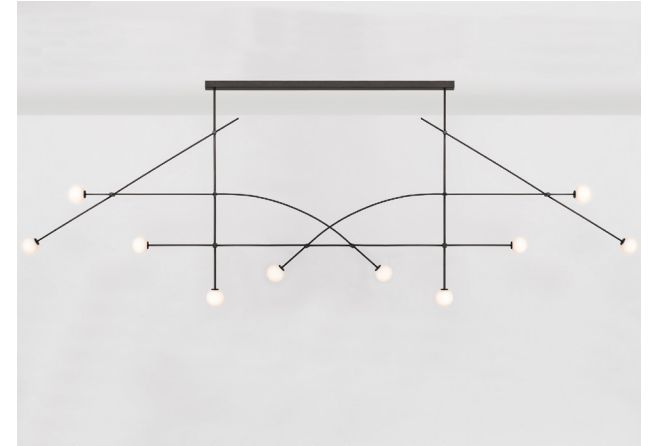

<b>Materials</b>	Brass with handblown opal sandblasted glass
<b>Dimensions</b>	148 in (376 cm) W x 10 in (25.5 cm) D x 60 in (152.5 cm) H
<b>Weight</b>	95 lbs (43 kg)
<b>Packing</b>	White glove delivery 99 lbs (44.9 kg)
<b>Canopy</b>	8 in (20.3 cm) W x 1 1/2 in (3.8 cm) D x 60 in (152.4 cm) L
<b>Drop height</b>	75 in (190.5 cm) H Customizable upon request, not adjustable on site
<b>Lamping</b>	10 x G8 socket G8 LED bulb (provided) 4W 2700K 350 lm

<b>Finishes</b>	● Blackened brass
	● Satin brass

<b>Bulb life</b>	25,000 hrs
<b>Dimming</b>	0-100%. Wattage +/- 10% Lumen Values +/- 5Lms CRI +/- 5% Fully tested with LUTRON® DVCL, DVEL
<b>Voltage</b>	120 V/240
<b>Certification</b>	UL, CE listed
	Handmade in Los Angeles Hardwired Assembly required