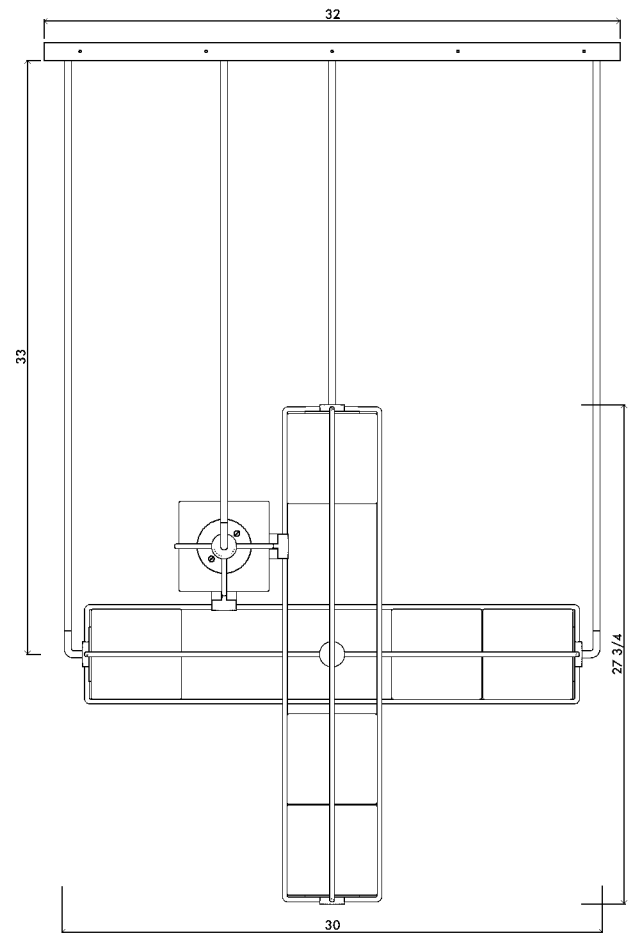

ALICE Chandelier

01
FRONT
1" = 3/32"

02
SIDE
1" = 3/32"

Handmade in Los Angeles.
Hardwired.

FINISHES

Frame, canopy and hardware in unfinished brass or blackened brass.
Hand-blown, sandblasted white or clear textured glass cubes.

DIMENSIONS

Width 30" | 76.2 cm |
Depth 30" | 76.2 cm |
Height 28" | 71 cm |
OAH 48" | 122 cm |

LAMPING

6 X mini bi-pin socket
6 X G4 LED bulb 4W equivalent to 40W (provided)
120 V / 240 V
UL, CE Listed.