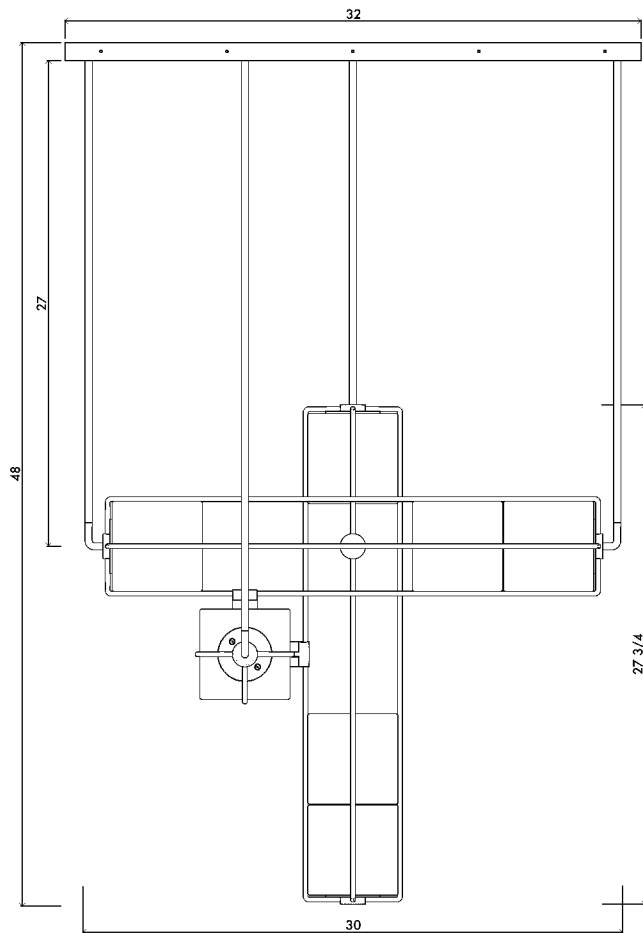

ALICE Chandelier

01
FRONT
1" = 3/32"

02
SIDE
1" = 3/32"

Handmade in Los Angeles.
Hardwired.

FINISHES

Frame, canopy and hardware in unfinished brass or blackened brass.
Hand-blown, sandblasted white or clear textured glass cubes.

DIMENSIONS

Width 30" | 76.2 cm |
Depth 30" | 76.2 cm |
Height 28" | 71 cm |
OAH 48" | 122 cm |

LAMPING

6 X mini bi-pin socket
6 X G4 LED bulb 4W equivalent to 40W (provided)
120 V / 240 V
UL, CE Listed.