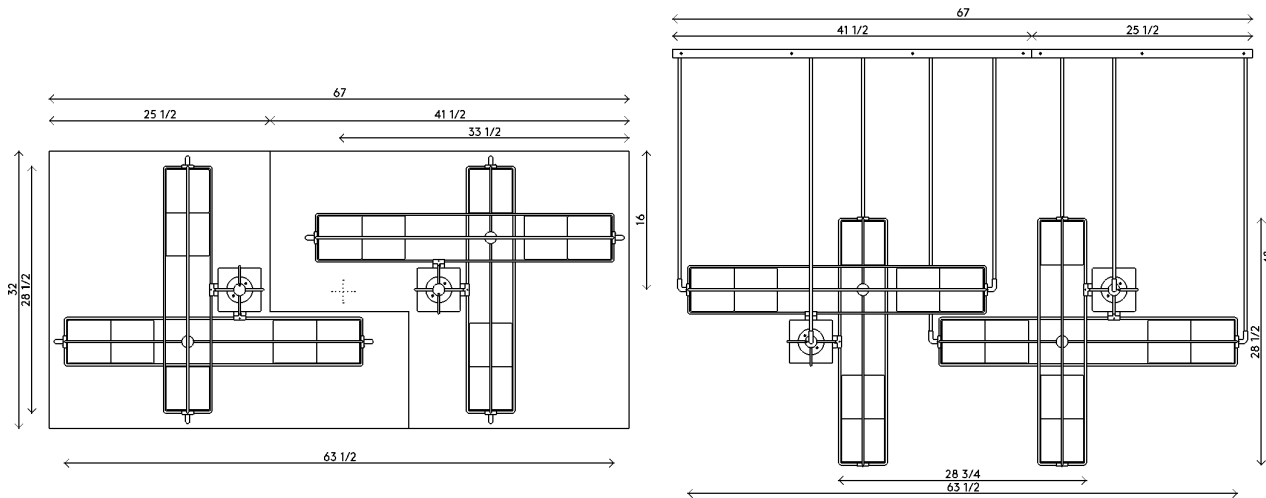

**Materials** Frame, canopy and hardware in brass  
Hand blown, sandblasted bubble glass cubes

**Finishes** ● Blackened brass  
● Satin brass

**Dimensions** 63 1/2 in (161.5 cm)W x 28 1/2 in (72.5 cm)D x 28 1/2 in (76.2 cm)H

**Weight** 160 lbs (72.6 kg)

**Packing** 42 in (106.6 cm) W x 42 in (106.6 cm) D x 30 in (X cm) H  
Palletized

**Canopy** 67 in (170 cm) W x 32 in (81.5 cm) D x 1 in (2.5 cm) H  
J-box location indicated at center

**Drop height** 48 in (122 cm) H  
Custom upon request, not adjustable on site

**Lamping** 12 x G9 socket  
G9 LED bulbs (provided)  
4W 2700K  
350 lm

**Bulb life** 25,000 hrs

**Dimming** 10-100%. Wattage +/- 10%  
Lumen Values +/- 5Lms  
CRI +/- 5%  
Fully tested with LUTRON® DVCL, DVCL

**Voltage** 120 V/240

**Certification** UL, CE listed  
Damp rated

Handmade in Los Angeles  
Hardwired  
Assembly required