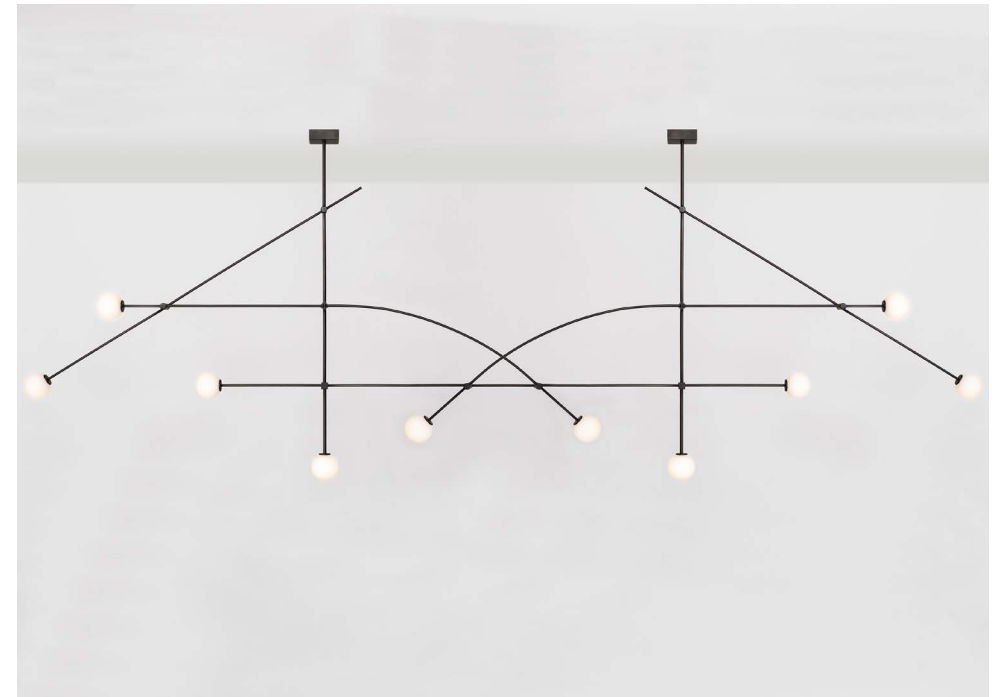

TEMPO 6' WIDE CHANDELIER
$8,500.00
W 72in (183cm) x D 7in (18cm) x H 40in (102cm)

TEMPO 12' WIDE CHANDELIER

$22,000.00

W 148in (376cm) x D 10in (25.5cm) x H 60in (152.5cm)