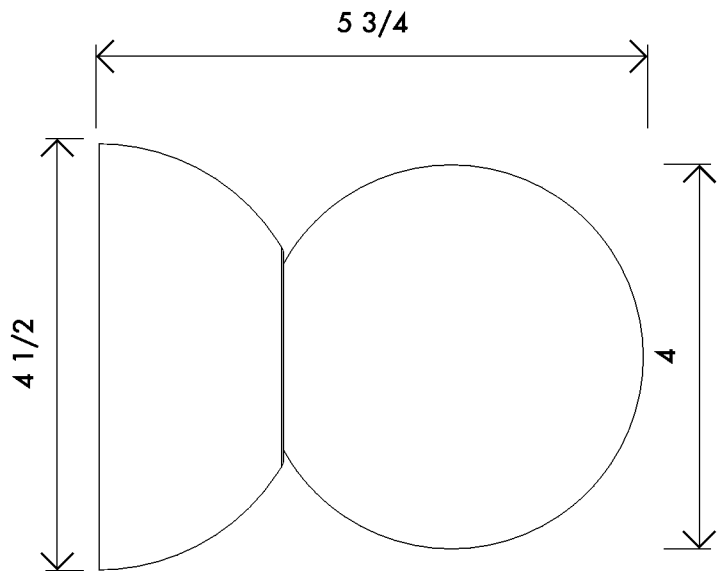

PERLE flush mount / sconce

**01**  
FLUSH MOUNT  
1"= 1/2"

**02**  
SCONCE  
1"= 1/2"

Handmade in Los Angeles.  
Hardwired

**FINISHES**  
Blackened Brass, Raw Brass, Polished Brass, or Polished Nickel  
Handblown White Sandblasted Glass

**DIMENSIONS**  
Width 4 1/2" | 11 cm  
Depth 4 1/2" | 11 cm  
Height 5 3/4" | 14.6 cm

**LAMPING**  
(1) 4W G8 LED Bulbs