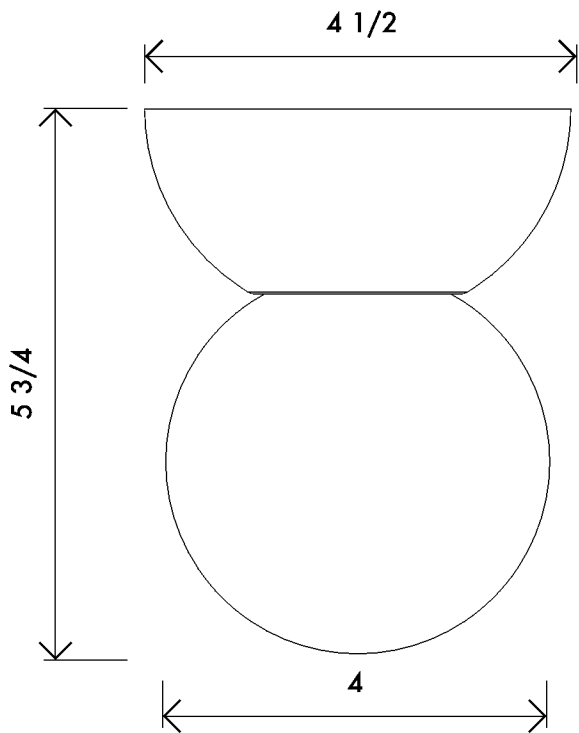

PERLE flush mount / sconce

**01**  
FLUSH MOUNT  
1"= 1/2"

**02**  
SCONCE  
1"= 1/2"

Handmade in Los Angeles.  
Hardwired

**FINISHES**  
Blackened Brass, Raw Brass, Polished Brass, or Polished Nickel  
Handblown White Sandblasted Glass

**DIMENSIONS**  
Width 4 1/2" | 11 cm  
Depth 4 1/2" | 11 cm  
Height 5 3/4" | 14.6 cm

**LAMPING**  
(1) 4W G8 LED Bulbs