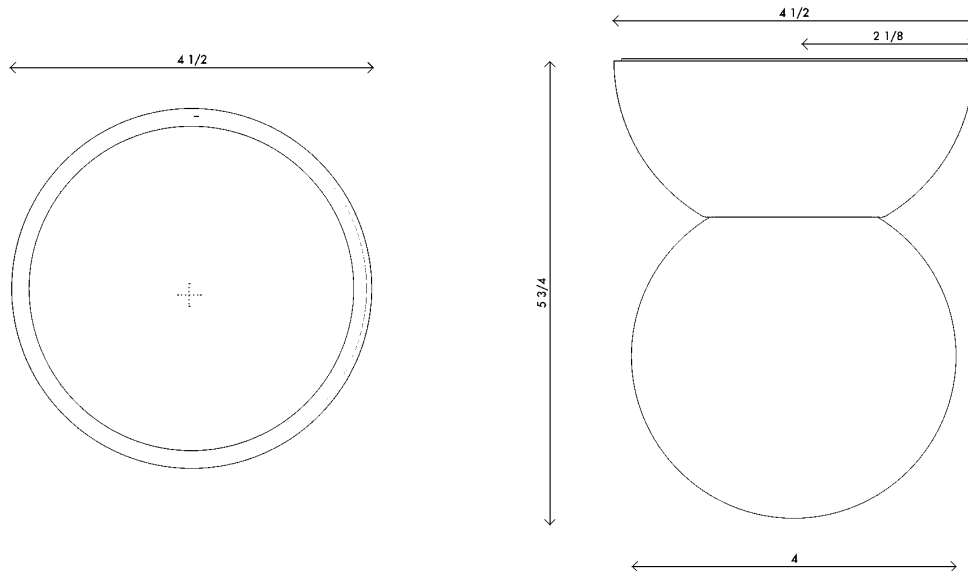

Materials Spun brass with handblown opal sandblasted glass

Dimensions 4 1/2 in (11.5 cm) W x 4 1/2 in (11.5 cm) D x 5 3/4 in (14.5 cm) H

Weight 3 lbs (1.4 kg)

Packing 12 in (30.5 cm) W x 12 in (30.5 cm) D x 6 in (15.2 cm) H
5 lbs (2.2 kg)

Backplate 4 1/2 in (11.4 cm) DIA x 1 3/4 (4.4 cm) D
J-box location indicated at center

Lamping 1 x G8 socket
G8 LED bulbs (provided)
4W 2700K
350 lm

- Finishes**
- Blackened brass
 - Satin brass
 - Polished brass
 - Polished nickel