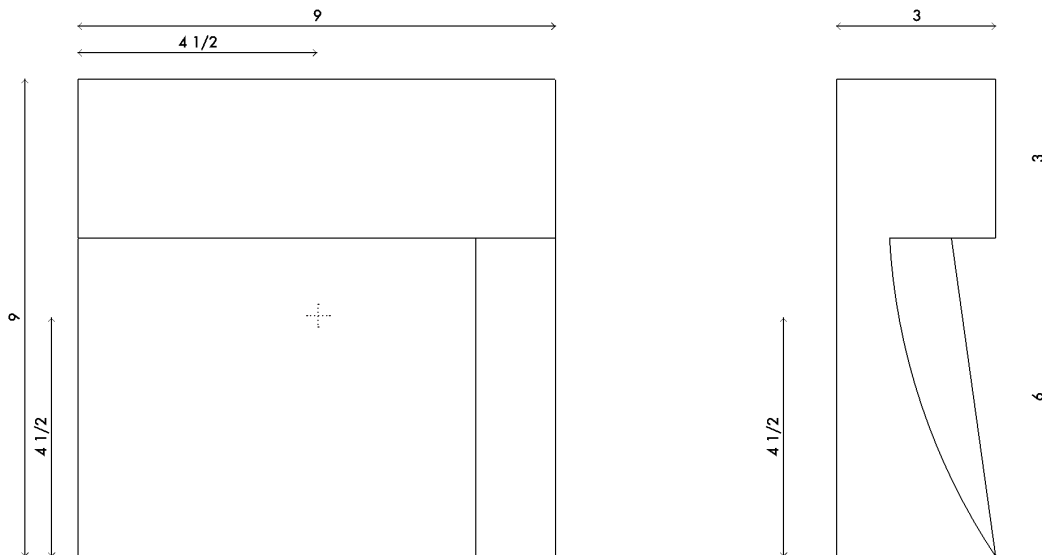

Materials	Cast aluminum
Dimensions	9 in (23 cm) W x 3 in (7.5 cm) D x 9 in (23 cm) H
Weight	5 lbs (2.3 kg)
Packing	12 in (30.5 cm) W x 12 in (30.5 cm) D x 6 in (15.5 cm) H 9 lbs (4 kg)
Backplate	8.5 in (21.5 cm) W x 8.5 in (21.5 cm) H J-box location indicated at center
Lamping	1 x G9 socket G9 LED bulbs (provided) 4W 2700K 350 lm

1. **Finishes**
2. Matte black
   - Bronze
   - Satin aluminum

Bulb life	25,000 hrs
Dimming	10-100%. Wattage +/- 10% Lumen Values +/- 5Lms CRI +/- 5% Fully tested with LUTRON® DVCL, DVEL
Voltage	120 V/240
Certification	UL, CE listed Wet rated
	Handmade in Los Angeles Hardwired Damp-rated ADA compliant