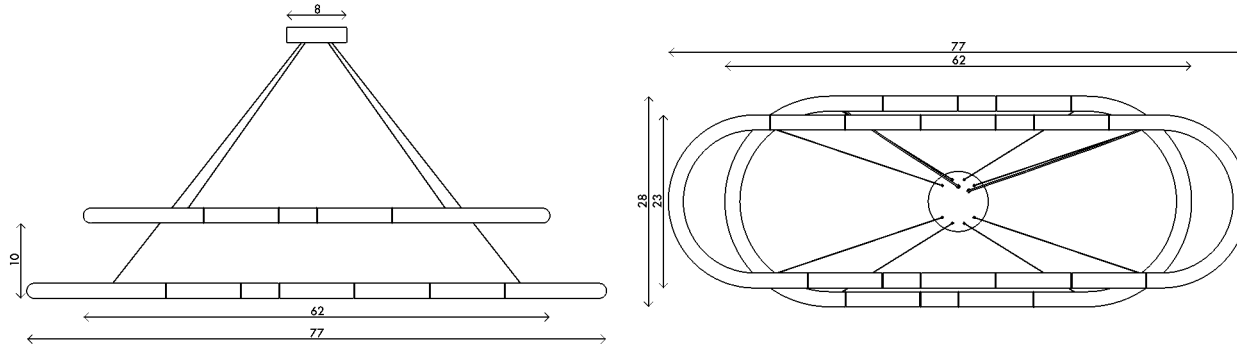

| | |
|--------------------|--|
| Materials | Plated aluminum with sandblasted clear glass shades 6' white cloth cord, steel wire Customizable drop height |
| Dimensions | 62 in (157.5 cm) W x 28 in (71 cm) D x 12 in (30.5 cm) H |
| Weight | 40 lbs (18 kg) |
| Packing | X in (X cm) W x X in (X cm) D x X in (X cm) H 44 lbs (19.9 kg) |
| Canopy | 8 in (20.3 cm) DIA x 2 in (5 cm) D |
| Drop height | 72 in (183 cm) H Customizable upon request, adjustable on site |
| Lamping | 30 x LED strips (built-in) 9W 2700K 350 lm |

| | |
|-----------------|--|
| Finishes | <ul style="list-style-type: none"> ● Polished chrome ● Polished black chrome ● Polished brass |
|-----------------|--|

| | |
|----------------------|--|
| Bulb life | 15,000 hrs |
| Dimming | 0-100%. Wattage +/- 10% Lumen Values +/- 5Lms CRI +/- 5% Fully tested with LUTRON® DVCL, DVEL |
| Voltage | 120 V/240 |
| Certification | UL, CE listed |
| | Handmade in Los Angeles Hardwired Assembly required |