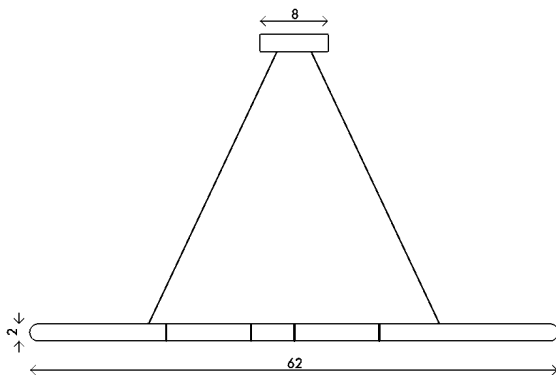

Materials Plated aluminum with sandblasted clear glass shades
6' white cloth cord, steel wire
Customizable drop height

Dimensions 62 in (157.5 cm) W x 28 in (71 cm) D x 2 in (5 cm) H

Weight 16 lbs (7.3 kg)

Packing 72 in (182.8 cm) W x 48 in (121.9 cm) D x 20 in (50.8 cm) H
20 lbs (9 kg)

Canopy 8 in (20.3 cm) DIA x 2 in (5 cm) D

Drop height 72 in (183 cm) H
Customizable upon request, adjustable on site

Lamping 12 x LED strips (built-in)
9W 2700K
350 lm

Finishes

- Polished chrome
- Polished black chrome
- Polished brass

Bulb life 15,000 hrs

Dimming 0-100%. Wattage +/- 10%
Lumen Values +/- 5Lms
CRI +/- 5%
Fully tested with LUTRON® DVCL, DVEL

Voltage 120 V/240

Certification UL, CE listed

Handmade in Los Angeles
Hardwired
Assembly required