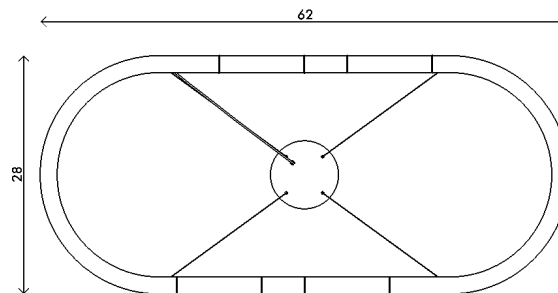

Materials Plated aluminum with sandblasted clear glass shades
6' white cloth cord, steel wire
Customizable drop height

Dimensions 62 in (157.5 cm) W x 28 in (71 cm) D x 2 in (5 cm) H

Weight 16 lbs (7.3 kg)

Packing 72 in (182.8 cm) W x 48 in (121.9 cm) D x 20 in (50.8 cm) H
20 lbs (9 kg)

Canopy 8 in (20.3 cm) DIA x 2 in (5 cm) D

Drop height 72 in (183 cm) H
Customizable upon request, adjustable on site

Lamping 12 x LED strips (built-in)
9W 2700K
350 lm

Finishes

- Polished chrome
- Polished black chrome
- Polished brass

Bulb life 15,000 hrs

Dimming 0-100%. Wattage +/- 10%
Lumen Values +/- 5Lms
CRI +/- 5%
Fully tested with LUTRON® DVCL, DVEL

Voltage 120 V/240

Certification UL, CE listed

Handmade in Los Angeles
Hardwired
Assembly required