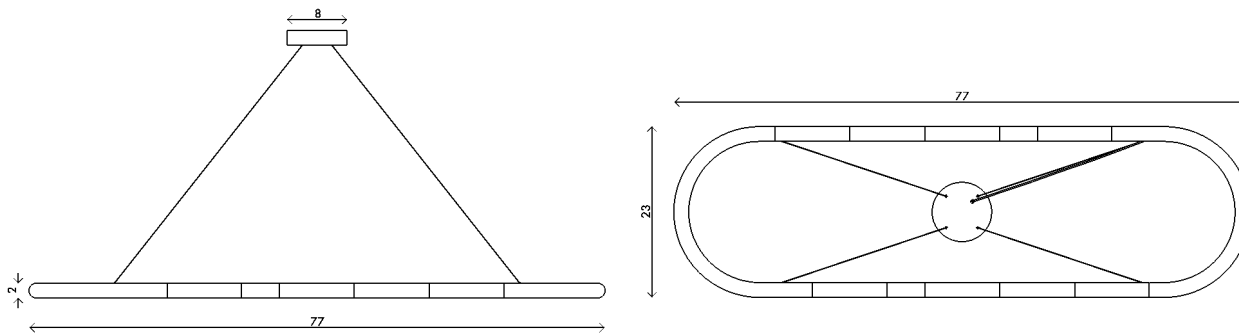

Materials	Plated aluminum with sandblasted clear glass shades 6' white cloth cord, steel wire Customizable drop height
Dimensions	77 in (195.5 cm) W x 23 in (58.5 cm) D x 2 in (5 cm) H
Weight	20 lbs (9 kg)
Packing	84 in (213.3 cm) W x 48 in (121.9 cm) D x 20 in (50.8 cm) H 24 lbs (10.8 kg)
Canopy	8 in (20.3 cm) DIA x 2 in (5 cm) D
Drop height	72 in (183 cm) H Customizable upon request, adjustable on site
Lamping	18 x LED strips (built-in) 9W 2700K 350 lm

Finishes	 Polished chrome Polished black chrome Polished brass

Bulb life	15,000 hrs
Dimming	0-100%. Wattage +/- 10% Lumen Values +/- 5Lms CRI +/- 5% Fully tested with LUTRON® DVCL, DVEL
Voltage	120 V/240
Certification	UL, CE listed
	Handmade in Los Angeles Hardwired Assembly required