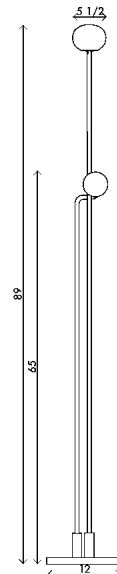

Materials Brass with handblown opal sandblasted glass
6' black cloth cord with dimmer foot switch

Dimensions 12 in (30.5 cm) W x 15 in (38 cm) D x 83 in (211 cm) H

Weight 26 lbs (11.8 kg)

Packing White glove delivery
30 lbs (13.6 kg)

Lamping 2 x G8 socket
G8 LED bulb (provided)
4W 2700K
350 lm

Finishes

- Matte Black
- Satin Brass

Bulb life 25,000 hrs

Dimming 0-100%. Wattage +/- 10%
Lumen Values +/- 5Lms
CRI +/- 5%
Fully tested with LUTRON® DVCL, DVEL