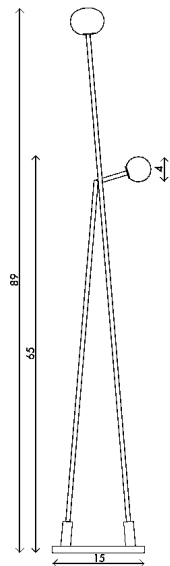

Materials Brass with handblown opal sandblasted glass
6' black cloth cord with dimmer foot switch

Dimensions 12 in (30.5 cm) W x 15 in (38 cm) D x 83 in (211 cm) H

Weight 26 lbs (11.8 kg)

Packing White glove delivery
30 lbs (13.6 kg)

Lamping 2 x G8 socket
G8 LED bulb (provided)
4W 2700K
350 lm

Finishes

- Matte Black
- Satin Brass

Bulb life 25,000 hrs

Dimming 0-100%. Wattage +/- 10%
Lumen Values +/- 5Lms
CRI +/- 5%
Fully tested with LUTRON® DVCL, DVEL