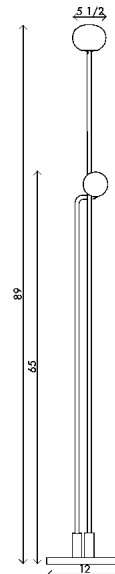

Materials Brass with handblown opal sandblasted glass
6' black cloth cord with dimmer foot switch

Dimensions 12 in (30.5 cm) W x 15 in (38 cm) D x 83 in (211 cm) H

Weight 26 lbs (11.8 kg)

Packing White glove delivery
30 lbs (13.6 kg)

Lamping 2 x G8 socket
G8 LED bulb (provided)
4W 2700K
350 lm

Finishes

- Blackened brass
- Satin brass

Bulb life 25,000 hrs

Dimming 0-100%. Wattage +/- 10%
Lumen Values +/- 5Lms
CRI +/- 5%
Fully tested with LUTRON® DVCL, DVEL