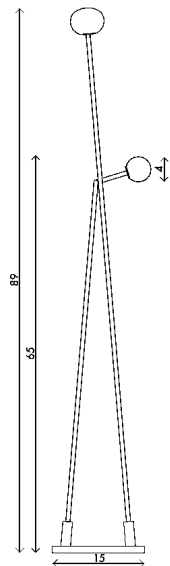

Materials Brass with handblown opal sandblasted glass
6' black cloth cord with dimmer foot switch

Dimensions 12 in (30.5 cm) W x 15 in (38 cm) D x 83 in (211 cm) H

Weight 26 lbs (11.8 kg)

Packing White glove delivery
30 lbs (13.6 kg)

Lamping 2 x G8 socket
G8 LED bulb (provided)
4W 2700K
350 lm

Finishes

- Blackened brass
- Satin brass

Bulb life 25,000 hrs

Dimming 0-100%. Wattage +/- 10%
Lumen Values +/- 5Lms
CRI +/- 5%
Fully tested with LUTRON® DVCL, DVEL