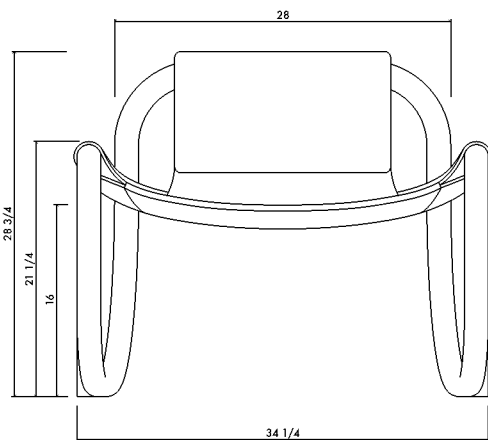

CODA chair

01
TOP
1" = 1/16"

02
FRONT
1" = 1/16"

03
SIDE
1" = 1/16"

FINISHES

Polished chrome or black polished chrome

DIMENSIONS

Width 34 1/4" | 87 cm |
Depth 31 3/4" | 85.5 cm |
Height 28 3/4" | 73 cm |