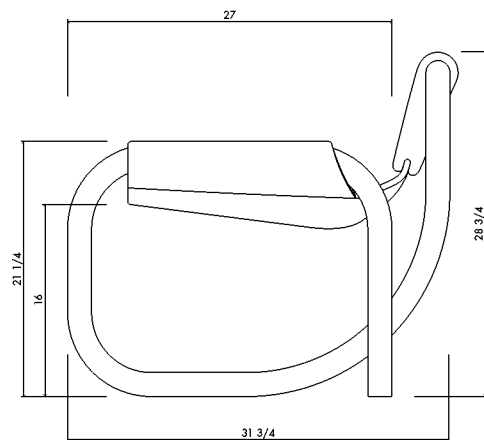

CODA chair

01
TOP
1" = 1/16"

02
FRONT
1" = 1/16"

03
SIDE
1" = 1/16"

FINISHES

Polished chrome or black polished chrome

DIMENSIONS

Width 34 1/4" | 87 cm |
Depth 31 3/4" | 85.5 cm |
Height 28 3/4" | 73 cm |