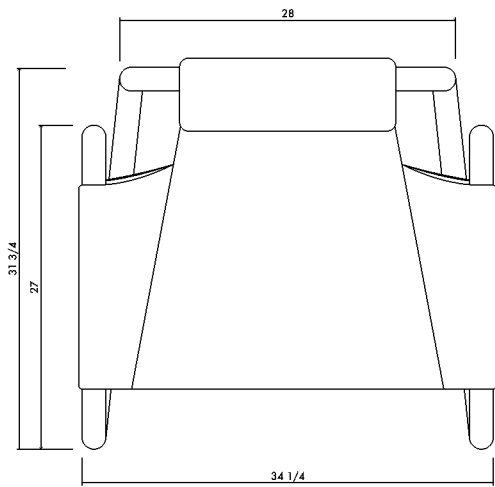

CODA chair

01
TOP
1" = 1/16"

02
FRONT
1" = 1/16"

03
SIDE
1" = 1/16"

FINISHES

Polished chrome or black polished chrome

DIMENSIONS

Width 34 1/4" | 87 cm |
Depth 31 3/4" | 85.5 cm |
Height 28 3/4" | 73 cm |