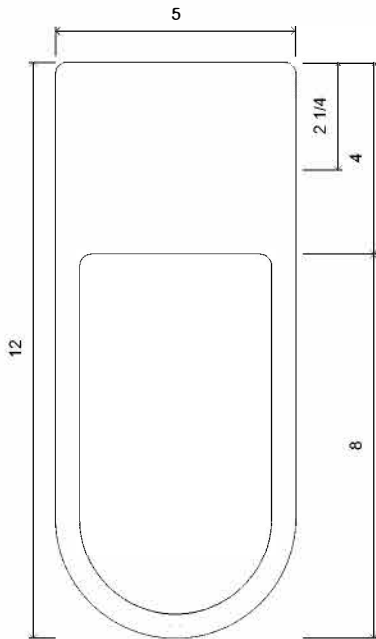

## KYOTO long sconce

**01**  
FRONT  
1"= 1/4"

**02**  
SIDE  
1"= 1/4"

Handmade in Los Angeles

**FINISHES**  
Sand casted aluminium

**DIMENSIONS**  
Width 5 " | 13 cm |  
Depth 3 " | 8 cm |  
Height 12 " | 30.5 cm |

**LAMPING**  
Mini bi-pin socket  
(1) 4W G9 LED bulb,  
2700K 120 V / 240 V  
UL, CE listed