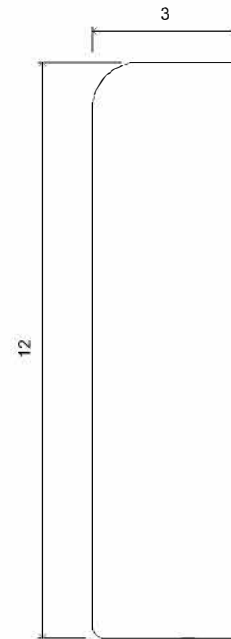

## KYOTO long sconce

**01**  
FRONT  
1"= 1/4"

**02**  
SIDE  
1"= 1/4"

Handmade in Los Angeles

**FINISHES**  
Sand casted aluminium

**DIMENSIONS**  
Width 5 " | 13 cm |  
Depth 3 " | 8 cm |  
Height 12 " | 30.5 cm |

**LAMPING**  
Mini bi-pin socket  
(1) 4W G9 LED bulb,  
2700K 120 V / 240 V  
UL, CE listed