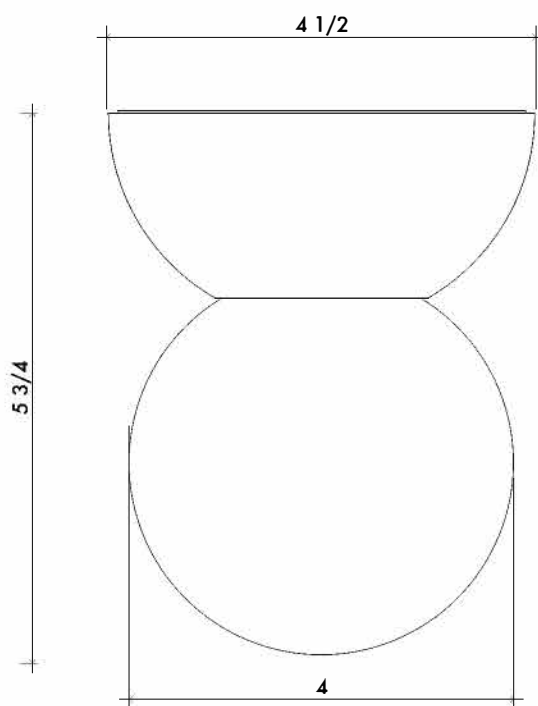

PERLE
flush mount

01
FRONT
1"= 1/2"

02
BOTTOM
1"= 1/2"

Handmade in Los Angeles.
Hardwired.

FINISHES
Blackened, Polished, Raw Brass, or Polished Nickel
Handblown White Sandblasted Glass

DIMENSIONS
Width 4 1/2" | 11.4 cm
Depth 4 1/2" | 11.4 cm
Height 5 3/4" | 14.6 cm