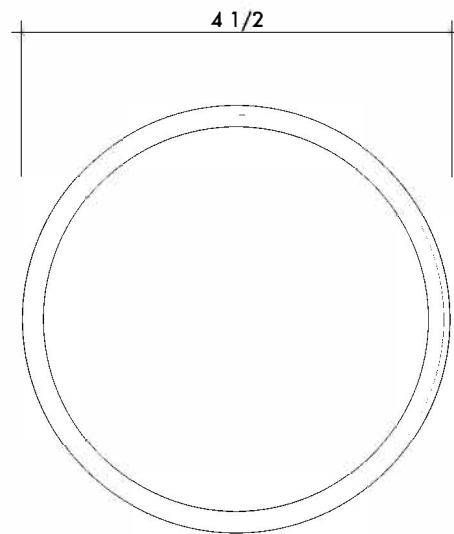

PERLE
flush mount

01
FRONT
1"= 1/2"

02
BOTTOM
1"= 1/2"

Handmade in Los Angeles.
Hardwired.

FINISHES
Blackened, Polished, Raw Brass, or Polished Nickel
Handblown White Sandblasted Glass

DIMENSIONS
Width 4 1/2" | 11.4 cm
Depth 4 1/2" | 11.4 cm
Height 5 3/4" | 14.6 cm