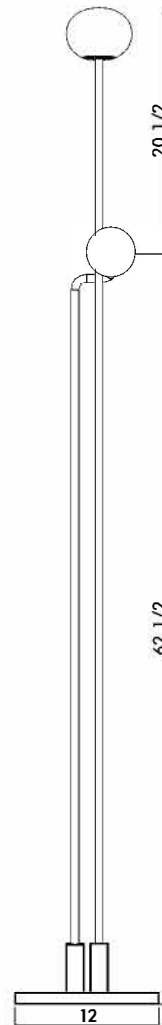

## TEMPO floor lamp

**01**  
FRONT  
1"= 1/16"

**02**  
SIDE  
1"= 1/16"

Handmade in Los Angeles.  
Plug-in.

**FINISHES**  
Blackened Brass, Raw Brass

**DIMENSIONS**  
Width 12" | 30.5 cm  
Depth 15" | 38 cm  
Height 83" | 211 cm