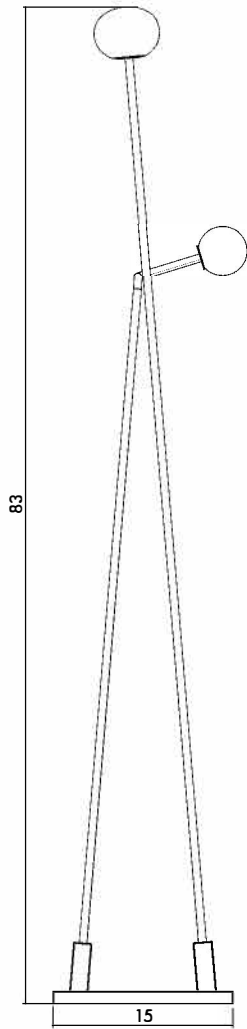

## TEMPO floor lamp

**01**  
FRONT  
1"= 1/16"

**02**  
SIDE  
1"= 1/16"

Handmade in Los Angeles.  
Plug-in.

**FINISHES**  
Blackened Brass, Raw Brass

**DIMENSIONS**  
Width 12" | 30.5 cm  
Depth 15" | 38 cm  
Height 83" | 211 cm