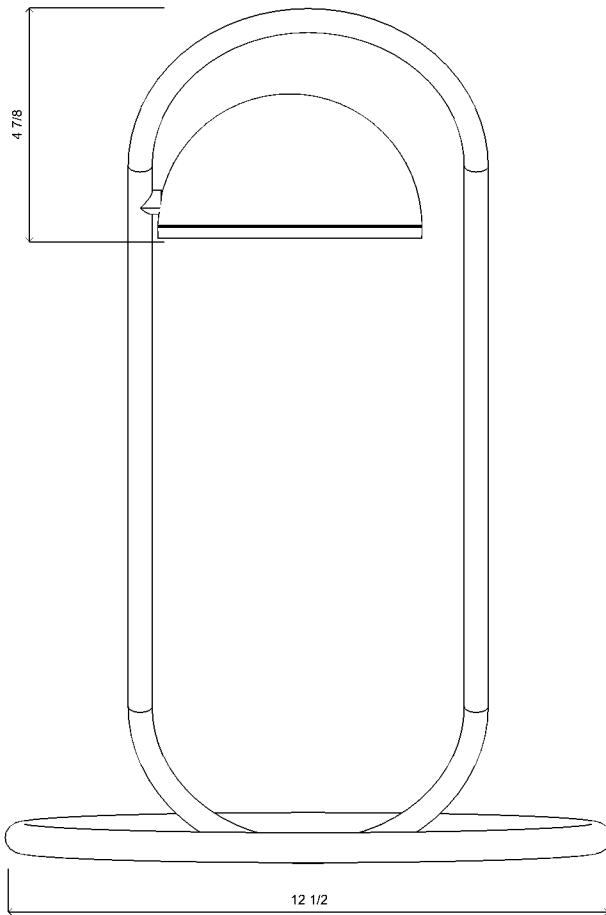

LOOP lamp

01
FRONT
1" = 1/4"

02
SIDE
1" = 1/4"

Handmade in Los Angeles.
Plug in.

FINISHES

Raw Aluminum, Blackened Aluminum,
Brass, Bronze, Silver

DIMENSIONS

Width 12 1/2" | 32 cm
Depth 12 1/2" | 32 cm
Height 17 3/4" | 45 cm

LAMPING

{1} 4W G8 LED bulb, 2700K
120 V / 240 V
UL, CE listed
ADA compliant