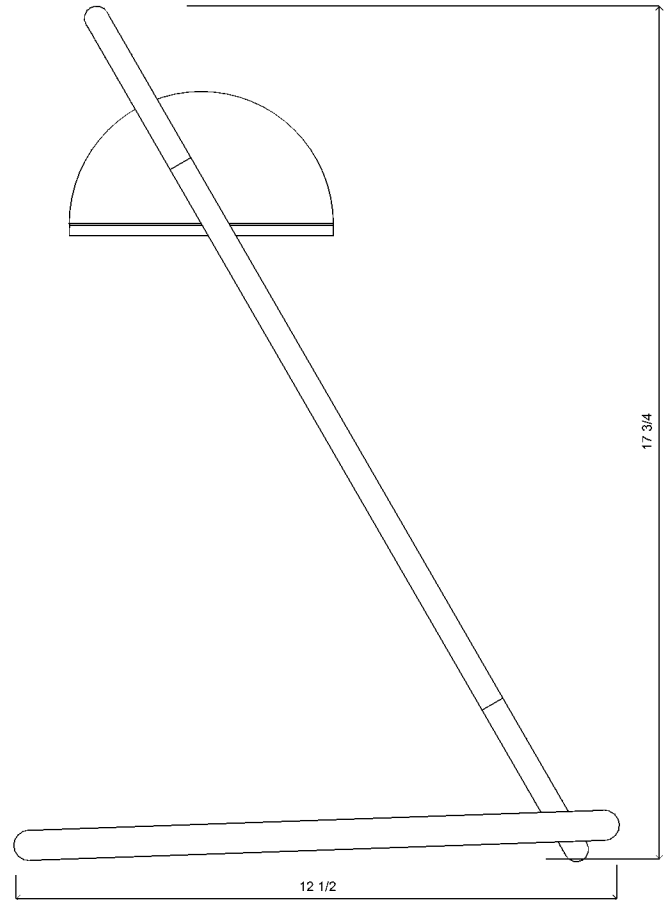

LOOP lamp

01
FRONT
1" = 1/4"

02
SIDE
1" = 1/4"

Handmade in Los Angeles.
Plug in.

FINISHES

Raw Aluminum, Blackened Aluminum,
Brass, Bronze, Silver

DIMENSIONS

Width 12 1/2" | 32 cm
Depth 12 1/2" | 32 cm
Height 17 3/4" | 45 cm