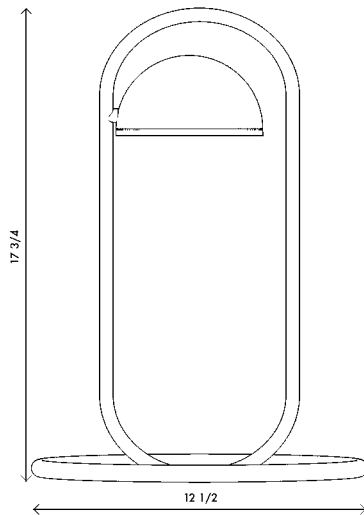

**Materials** Plated steel  
6' white cloth cord with toggle switch

**Dimensions** 12 1/2 in (32 cm) W x 12 1/2 in (32 cm) D x 17 3/4 in (45 cm) H

**Weight** 5 lbs (2.3 kg)

**Packing** 14 in (35.6 cm) W x 14 in (35.6 cm) D x 20 in (50.8 cm) H  
9 lbs (4.1 kg)

**Lamping** 1 x G9 socket  
G9 LED bulbs (provided)  
4W 2700K  
350 lm

**Finishes**

- Polished chrome
- Polished brass

**Bulb life** 25,000 hrs

**Dimming** 0-100%. Wattage +/- 10%  
Lumen Values +/- 5Lms  
CRI +/- 5%  
Fully tested with LUTRON® DVCL, DVEL

**Voltage** 120 V/240

**Certification** UL, CE listed

Handmade in Los Angeles  
Plug in