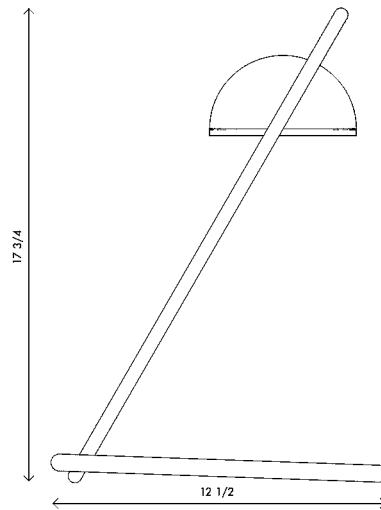

Materials Plated steel
6' white cloth cord with toggle switch

Dimensions 12 1/2 in (32 cm) W x 12 1/2 in (32 cm) D x 17 3/4 in (45 cm) H

Weight 5 lbs (2.3 kg)

Packing 14 in (35.6 cm) W x 14 in (35.6 cm) D x 20 in (50.8 cm) H
9 lbs (4.1 kg)

Lamping 1 x G9 socket
G9 LED bulbs (provided)
4W 2700K
350 lm

Finishes

- Polished chrome
- Polished brass

Bulb life 25,000 hrs

Dimming 0-100%. Wattage +/- 10%
Lumen Values +/- 5Lms
CRI +/- 5%
Fully tested with LUTRON® DVCL, DVEL

Voltage 120 V/240

Certification UL, CE listed

Handmade in Los Angeles
Plug in