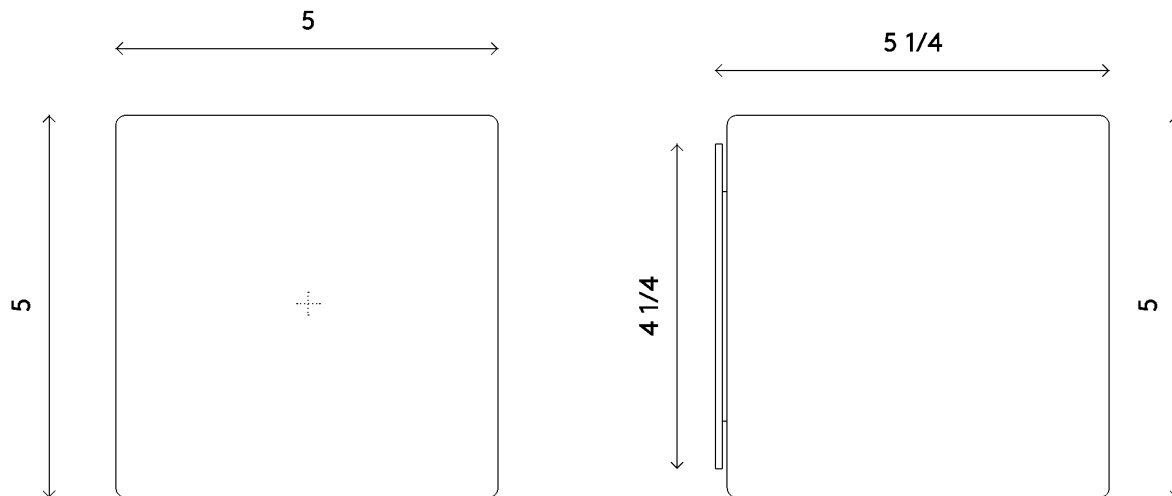

Materials	Backplate in brass Hand blown, sandblasted bubble glass cubes
Dimensions	5 in (13 cm) W x 5 1/4 in (13.5 cm) D x 5 in (13 cm) H
Weight	8 lbs (3.6 kg)
Packing	12 in (30.5 cm) W x 12 in (30.5 cm) D x 12 in (30.5 cm) H 12 lbs (5.4 kg)
Backplate	4 1/4 in (11 cm) W x 1/8 in (0.5 cm) D x 4 1/4 in (11 cm) H J-box location indicated at center
Lamping	1 x G9 socket G9 LED bulbs (provided) 4W 2700K 350 lm

Finishes	● Blackened brass
	● Satin brass

Bulb life	25,000 hrs
Dimming	10-100%. Wattage +/- 10% Lumen Values +/- 5Lms CRI +/- 5% Fully tested with LUTRON® DVCL, DVEL
Voltage	120 V/240
Certification	UL, CE listed Wet rated
	Handmade in Los Angeles Hardwired