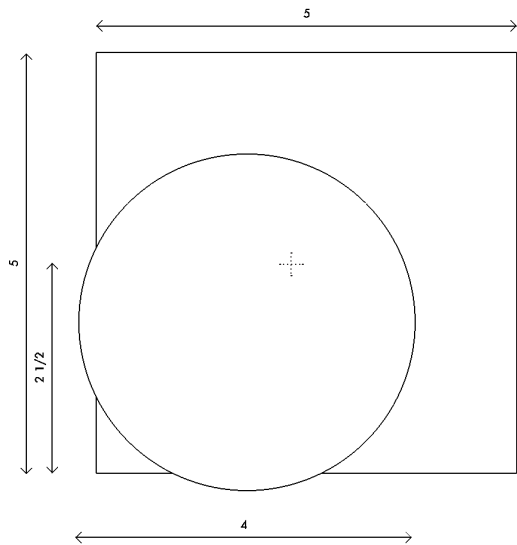

Materials Brass backplate with handblown opal sandblasted glass

Dimensions 5 1/4 in (13 cm) W x 4 in (10 cm) D x 5 1/4 in (13 cm) H

Weight 3 lbs (1.4 kg)

Packing X in (X cm) W x X in (X cm) D x X in (X cm) H
5 lbs (2.2 kg)

Backplate 5 in (12.7 cm) W x 1/8 in (.3 cm) D x 5 in (12.7 cm) H
J-box location indicated at center

Lamping 1 x G8 socket
G8 LED bulbs (provided)
4W 2700K
350 lm

Finishes

- Matte Black
- Satin Brass

Bulb life 25,000 hrs