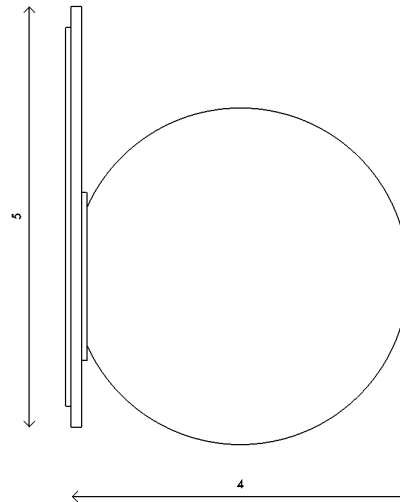

Materials Brass backplate with handblown opal sandblasted glass

Dimensions 5 1/4 in (13 cm) W x 4 in (10 cm) D x 5 1/4 in (13 cm) H

Weight 3 lbs (1.4 kg)

Packing X in (X cm) W x X in (X cm) D x X in (X cm) H
5 lbs (2.2 kg)

Backplate 5 in (12.7 cm) W x 1/8 in (.3 cm) D x 5 in (12.7 cm) H
J-box location indicated at center

Lamping 1 x G8 socket
G8 LED bulbs (provided)
4W 2700K
350 lm

Finishes

- Matte Black
- Satin Brass

Bulb life 25,000 hrs