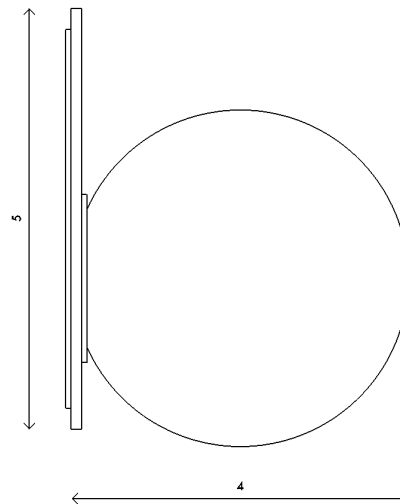

Materials	Brass backplate with handblown opal sandblasted glass
Dimensions	5 1/4 in (13 cm) W x 4 in (10 cm) D x 5 1/4 in (13 cm) H
Weight	3 lbs (1.4 kg)
Packing	X in (X cm) W x X in (X cm) D x X in (X cm) H 5 lbs (2.2 kg)
Backplate	5 in (12.7 cm) W x 1/8 in (.3 cm) D x 5 in (12.7 cm) H J-box location indicated at center
Lamping	1 x G8 socket G8 LED bulbs (provided) 4W 2700K 350 lm

Finishes	● Blackened brass
	● Satin brass

Bulb life	25,000 hrs
Dimming	0-100%. Wattage +/- 10% Lumen Values +/- 5Lms CRI +/- 5% Fully tested with LUTRON® DVCL, DVEL
Voltage	120 V/240
Certification	UL, CE listed Wet rated
	Handmade in Los Angeles Hardwired Assembly required