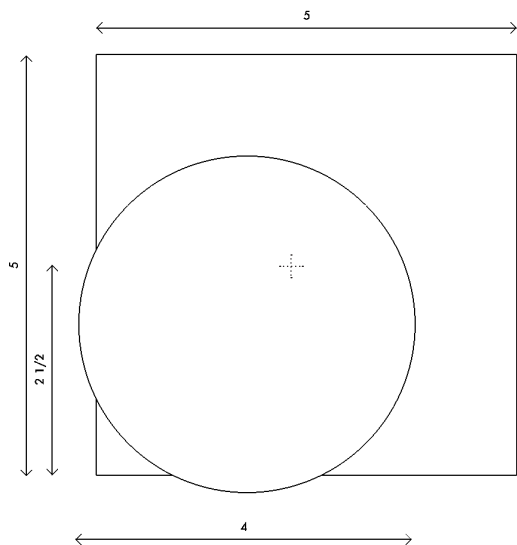

Materials	Brass backplate with handblown opal sandblasted glass
Dimensions	5 1/4 in (13 cm) W x 4 in (10 cm) D x 5 1/4 in (13 cm) H
Weight	3 lbs (1.4 kg)
Packing	X in (X cm) W x X in (X cm) D x X in (X cm) H 5 lbs (2.2 kg)
Backplate	5 in (12.7 cm) W x 1/8 in (.3 cm) D x 5 in (12.7 cm) H J-box location indicated at center
Lamping	1 x G8 socket G8 LED bulbs (provided) 4W 2700K 350 lm

Finishes	● Blackened brass
	● Satin brass

Bulb life	25,000 hrs
Dimming	0-100%. Wattage +/- 10% Lumen Values +/- 5Lms CRI +/- 5% Fully tested with LUTRON® DVCL, DVEL
Voltage	120 V/240
Certification	UL, CE listed Wet rated
	Handmade in Los Angeles Hardwired Assembly required