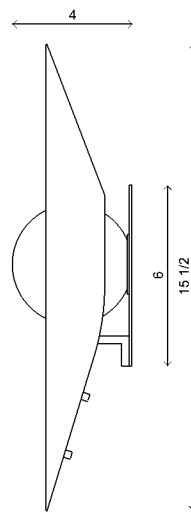

Materials	Brass or steel with opal sandblasted glass
Dimensions	13 1/2 in (34 cm) W x 4 in (10 cm) D x 15 1/2 in (39.5 cm) H
Weight	4 lbs (1.8 kg)
Packing	20 in (50.8 cm) W x 20in (50.8 cm) D x 16 in (40.6 cm) H 8 lbs (3.6 kg)
Backplate	6 in (15.5 cm) W x 1/8 in (0.5 cm) D x 6 in (15.5 cm) H
Lamping	1 x G8 socket G8 LED bulb (provided) 4W 2700K 350 lm

Finishes	Shade
	● Perforated satin brass
	○ Satin white
	Accent
	● Satin brass
	● Blackened brass
	● Chrome

Bulb life	25,000 hrs
Dimming	10-100%. Wattage +/- 10% Lumen Values +/- 5Lms CRI +/- 5% Fully tested with LUTRON® DVCL, DVEL
Voltage	120 V/240
Certification	UL, CE listed Wet rated
	Handmade in Los Angeles Hardwired ADA compliant