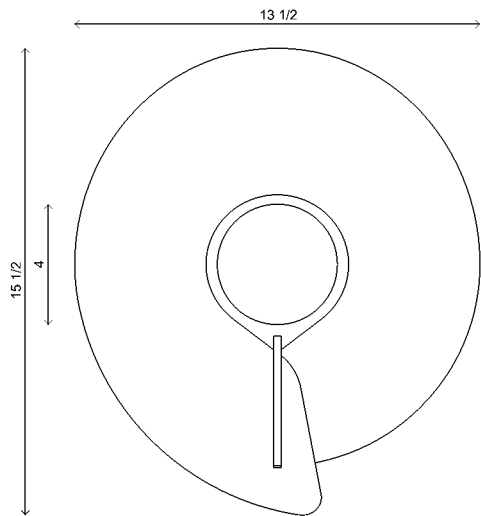

Materials	Brass or steel with opal sandblasted glass
Dimensions	13 1/2 in (34 cm) W x 4 in (10 cm) D x 15 1/2 in (39.5 cm) H
Weight	4 lbs (1.8 kg)
Packing	20 in (50.8 cm) W x 20in (50.8 cm) D x 16 in (40.6 cm) H 8 lbs (3.6 kg)
Backplate	6 in (15.5 cm) W x 1/8 in (0.5 cm) D x 6 in (15.5 cm) H
Lamping	1 x G8 socket G8 LED bulb (provided) 4W 2700K 350 lm

Finishes	Shade
	● Perforated satin brass
	○ Satin white
	Accent
	● Satin brass
	● Blackened brass
	● Chrome

Bulb life	25,000 hrs
Dimming	10-100%. Wattage +/- 10% Lumen Values +/- 5Lms CRI +/- 5% Fully tested with LUTRON® DVCL, DVEL
Voltage	120 V/240
Certification	UL, CE listed Wet rated
	Handmade in Los Angeles Hardwired ADA compliant