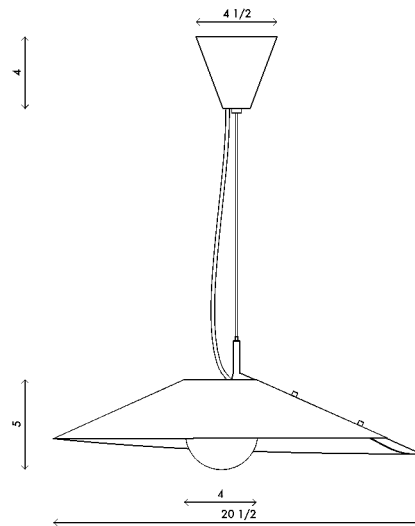

Materials	Brass or steel with opal sandblasted glass
Dimensions	18 1/2 in (70 cm) W x 20 1/2 in (53 cm) D x 5 in (13 cm) H
Weight	8 lbs (3.6 kg)
Packing	22 in (55.9 cm) W x 22 in (55.9 cm) D x 16 in (40.6 cm) H 12 lbs (5.4 kg)
Canopy	4 1/2 in (11.5 cm) W x 4 1/2 in (11.5 cm) D x 4 in (10 cm) H
Drop height	36 in (91.4 cm) H Custom upon request, adjustable on site
Lamping	1 x G8 socket G8 LED bulb (provided) 4W 2700K 350 lm

Finishes	Shade
	● Perforated satin brass
	○ Satin white
	Frame
	● Satin brass
	● Blackened brass
	● Chrome

Bulb life	25,000 hrs
Dimming	0-100%. Wattage +/- 10% Lumen Values +/- 5Lms CRI +/- 5% Fully tested with LUTRON® DVCL, DVEL
Voltage	120 V/240
Certification	UL, CE listed Handmade in Los Angeles Hardwired