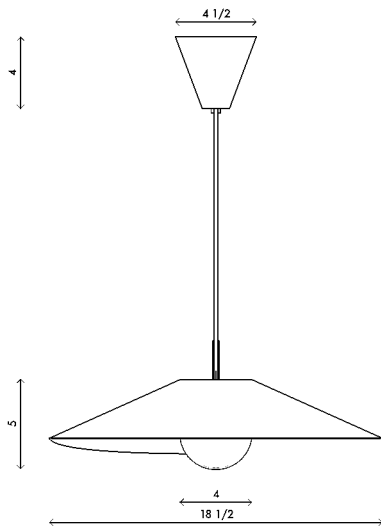

Materials	Brass or steel with opal sandblasted glass
Dimensions	18 1/2 in (70 cm) W x 20 1/2 in (53 cm) D x 5 in (13 cm) H
Weight	8 lbs (3.6 kg)
Packing	22 in (55.9 cm) W x 22 in (55.9 cm) D x 16 in (40.6 cm) H 12 lbs (5.4 kg)
Canopy	4 1/2 in (11.5 cm) W x 4 1/2 in (11.5 cm) D x 4 in (10 cm) H
Drop height	36 in (91.4 cm) H Custom upon request, adjustable on site
Lamping	1 x G8 socket G8 LED bulb (provided) 4W 2700K 350 lm

Finishes	Shade
	● Perforated satin brass
	○ Satin white
	Frame
	● Satin brass
	● Blackened brass
	● Chrome

Bulb life	25,000 hrs
Dimming	0-100%. Wattage +/- 10% Lumen Values +/- 5Lms CRI +/- 5% Fully tested with LUTRON® DVCL, DVEL
Voltage	120 V/240
Certification	UL, CE listed Handmade in Los Angeles Hardwired