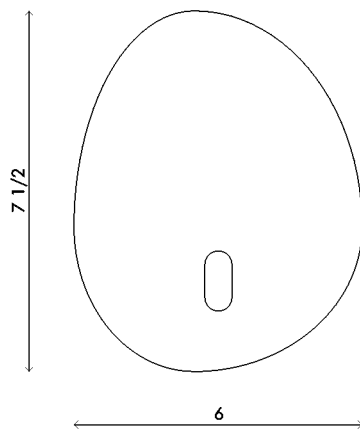

Materials	Brass with cast glass
Dimensions	6 in (15.5 cm) W x 3 1/2 in (9 cm) D x 7 1/2 in (19 cm) H
Weight	6 lbs (2.7 kg)
Packing	18 in (45.7 cm) W x 10 in (25.4 cm) D x 10 in (25.4 cm) H 12 lbs (5.4 kg)
Backplate	4 1/2 in (11.5 cm) W x 3/16 in (0.5 cm) D x 6 in (15.5 cm) H
Lamping	1x LED disc (built-in) 4W 2700K 350 lm

1. **Finishes**
2. Satin brass
   - Blackened brass

Bulb life	25,000 hrs
Dimming	10-100%. Wattage +/- 10% Lumen Values +/- 5Lms CRI +/- 5% Fully tested with LUTRON® DVCL, DVEL
Voltage	120 V/240
Certification	UL, CE listed
	Handmade in Los Angeles Hardwired