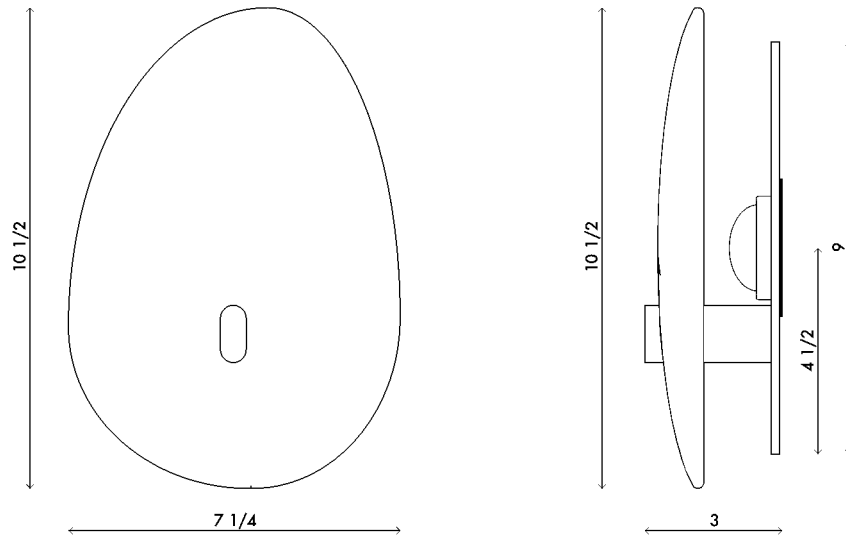

Materials	Brass with cast glass
Dimensions	7 1/4 in (18.5 cm) W x 3 1/2 in (9 cm) D x 10 1/2 in (27 cm) H
Weight	8 lbs (3.6 kg)
Packing	18 in (45.7 cm) W x 12 in (30.5 cm) D x 10 in (25.4 cm) H 12 lbs (5.4 kg)
Backplate	5 3/4 in (14.5 cm) W x 3/16 in (0.5 cm) D x 9 in (23 cm) H
Lamping	1x LED disc (built-in) 4W 2700K 350 lm

1. **Finishes**
2. Satin brass
   - Blackened brass

Bulb life	25,000 hrs
Dimming	10-100%. Wattage +/- 10% Lumen Values +/- 5Lms CRI +/- 5% Fully tested with LUTRON® DVCL, DVEL
Voltage	120 V/240
Certification	UL, CE listed
	Handmade in Los Angeles Hardwired