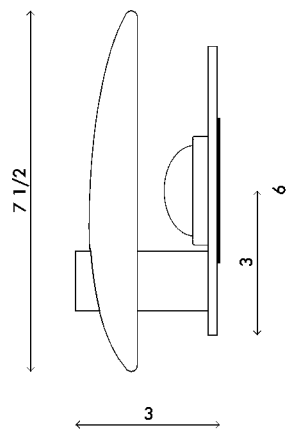

Materials	Brass with cast glass
Dimensions	6 in (15.5 cm) W x 3 1/2 in (9 cm) D x 7 1/2 in (19 cm) H
Weight	6 lbs (2.7 kg)
Packing	18 in (45.7 cm) W x 10 in (25.4 cm) D x 10 in (25.4 cm) H 12 lbs (5.4 kg)
Backplate	4 1/2 in (11.5 cm) W x 3/16 in (0.5 cm) D x 6 in (15.5 cm) H
Lamping	1x LED disc (built-in) 4W 2700K 350 lm

1. **Finishes**
2. Satin brass
   - Blackened brass

Bulb life	25,000 hrs
Dimming	10-100%. Wattage +/- 10% Lumen Values +/- 5Lms CRI +/- 5% Fully tested with LUTRON® DVCL, DVEL
Voltage	120 V/240
Certification	UL, CE listed
	Handmade in Los Angeles Hardwired