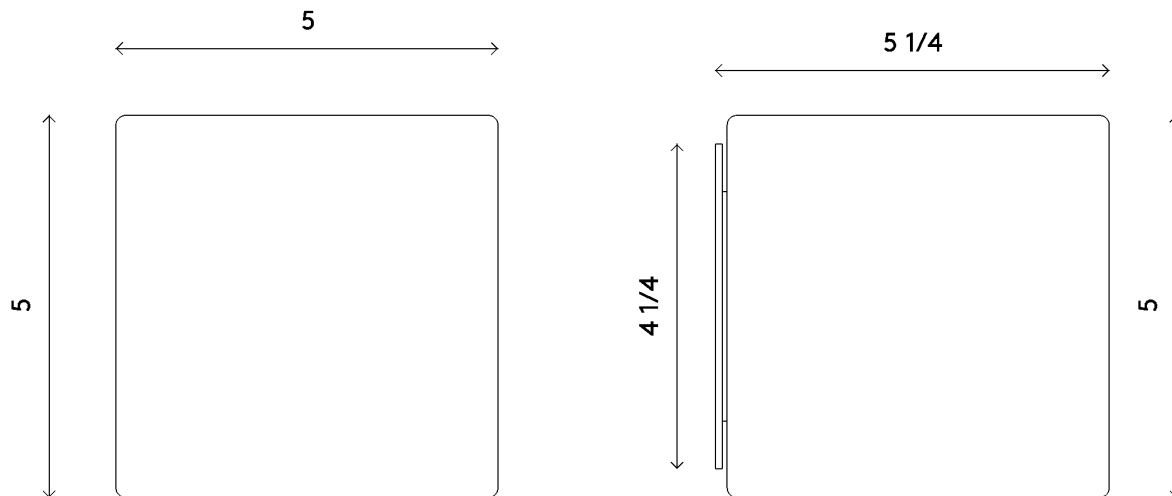

Materials	Backplate in brass Handblown, sandblasted bubble glass cubes
Dimensions	5 in (13 cm) W x 5 1/4 in (13.5 cm) D x 5 in (13 cm) H
Weight	8 lbs (3.6 kg)
Packing	12 in (30.5 cm) W x 12 in (30.5 cm) D x 12 in (30.5 cm) H 12 lbs (5.4 kg)
Backplate	4 1/4 in (11 cm) W x 1/8 in (0.5 cm) D x 4 1/4 in (11 cm) H
Lamping	1 x G9 socket G9 LED bulbs (provided) 4W 2700K 350 lm

Finishes	● Matte Black
	● Satin Brass

Bulb life	25,000 hrs
Dimming	10-100%. Wattage +/- 10% Lumen Values +/- 5Lms CRI +/- 5% Fully tested with LUTRON® DVCL, DVEL
Voltage	120 V/240
Certification	UL, CE listed Wet rated
	Handmade in Los Angeles Hardwired