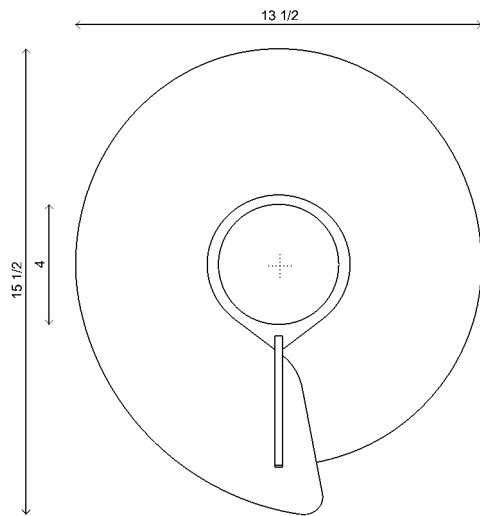

Materials	Brass or steel with opal sandblasted glass
Dimensions	13 1/2 in (34 cm) W x 4 in (10 cm) D x 15 1/2 in (39.5 cm) H
Weight	4 lbs (1.8 kg)
Packing	20 in (50.8 cm) W x 20 in (50.8 cm) D x 16 in (40.6 cm) H 8 lbs (3.6 kg)
Backplate	6 in (15.5 cm) W x 1/8 in (0.5 cm) D x 6 in (15.5 cm) H J-box location off center
Lamping	1 x G8 socket G8 LED bulb (provided) 4W 2700K 350 lm

Finishes	Shade
	● Perforated satin brass
	○ Satin white
	Accent
	● Satin brass
	● Blackened brass
	● Chrome

Bulb life	25,000 hrs
Dimming	10-100%. Wattage +/- 10% Lumen Values +/- 5Lms CRI +/- 5% Fully tested with LUTRON® DVCL, DVEL
Voltage	120 V/240
Certification	UL, CE listed Wet rated
	Handmade in Los Angeles Hardwired ADA compliant