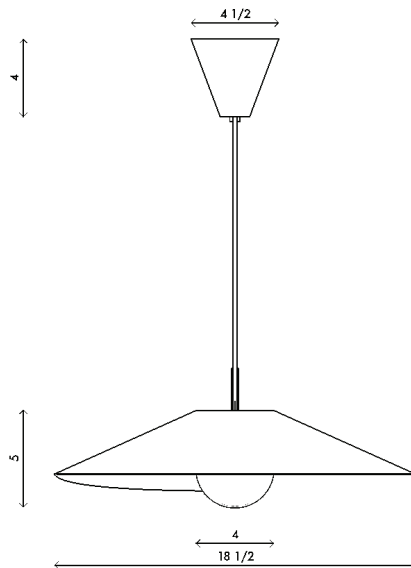

Materials	Brass or steel with opal sandblasted glass
Dimensions	18 1/2 in (70 cm) W x 20 1/2 in (53 cm) D x 5 in (13 cm) H
Weight	8 lbs (3.6 kg)
Packing	22 in (55.9 cm) W x 22 in (55.9 cm) D x 16 in (40.6 cm) H 12 lbs (5.4 kg)
Canopy	4 1/2 in (11.5 cm) W x 4 1/2 in (11.5 cm) D x 4 in (10 cm) H
Drop height	36 in (91.4 cm) H Custom upon request, adjustable on site
Lamping	1 x G8 socket G8 LED bulb (provided) 4W 2700K 350 lm

Finishes	Shade
	● Perforated satin brass
	○ Satin white
	Frame
	● Satin brass
	● Blackened brass
	● Chrome

Bulb life	25,000 hrs
Dimming	0-100%. Wattage +/- 10% Lumen Values +/- 5Lms CRI +/- 5% Fully tested with LUTRON® DVCL, DVEL
Voltage	120 V/240
Certification	UL, CE listed Handmade in Los Angeles Hardwired