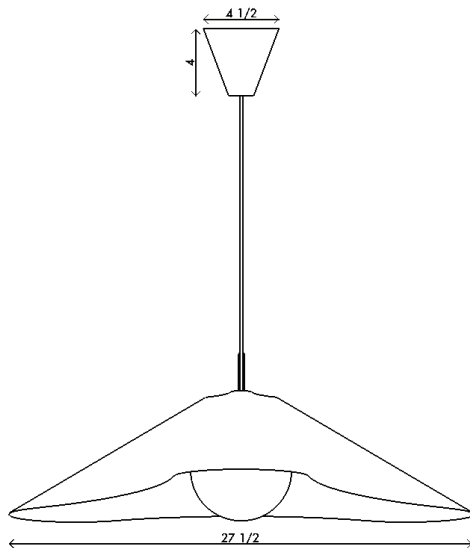

Materials	Brass or steel with opal sandblasted glass
Dimensions	13 1/2 in (34 cm) W x 4 in (10 cm) D x 15 1/2 in (39.5 cm) H
Weight	4 lbs (1.8 kg)
Packing	20 in (50.8 cm) W x 20 in (50.8 cm) D x 16 in (40.6 cm) H 8 lbs (3.6 kg)
Backplate	6 in (15.5 cm) W x 1/8 in (0.5 cm) D x 6 in (15.5 cm) H J-box location off center
Lamping	1 x G8 socket G8 LED bulb (provided) 4W 2700K 350 lm

Materials	Brass or steel with opal sandblasted glass
Dimensions	18 1/2 in (70 cm) W x 20 1/2 in (53 cm) D x 5 in (13 cm) H
Weight	8 lbs (3.6 kg)
Packing	22 in (55.9 cm) W x 22 in (55.9 cm) D x 16 in (40.6 cm) H 12 lbs (5.4 kg)
Canopy	4 1/2 in (11.5 cm) W x 4 1/2 in (11.5 cm) D x 4 in (10 cm) H
Drop height	36 in (91.4 cm) H Custom upon request, adjustable on site
Lamping	1 x G8 socket G8 LED bulb (provided) 4W 2700K 350 lm

Materials Brass with opal sandblasted glass

Dimensions 27 1/2 in (70 cm) W x 27 1/2 in (70 cm) D x 8 in (20.5 cm) H

Weight 12 lbs (5.4 kg)

Packing 30 in (76.2 cm) W x 30 in (76.2 cm) D x 60 in (152.4 cm) H
16 lbs (7.3 kg)

Canopy 4 1/2 in (11.5 cm) W x 4 1/2 in (11.5 cm) D x 4 in (10 cm) H

Drop height 36 in (91.4 cm) H
Custom upon request, adjustable on site

Lamping 1 x G8 socket
G8 LED bulb (provided)
4W 2700K
350 lm

Finishes  Perforated satin brass