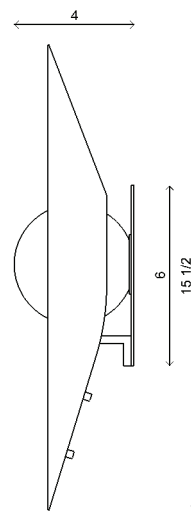

Materials	Brass or steel with opal sandblasted glass
Dimensions	13 1/2 in (34 cm) W x 4 in (10 cm) D x 15 1/2 in (39.5 cm) H
Weight	4 lbs (1.8 kg)
Packing	20 in (50.8 cm) W x 20 in (50.8 cm) D x 16 in (40.6 cm) H 8 lbs (3.6 kg)
Backplate	6 in (15.5 cm) W x 1/8 in (0.5 cm) D x 6 in (15.5 cm) H J-box location off center
Lamping	1 x G8 socket G8 LED bulb (provided) 4W 2700K 350 lm

Finishes	Shade
	● Perforated satin brass
	○ Satin white
	Accent
	● Satin brass
	● Blackened brass
	● Chrome

Bulb life	25,000 hrs
Dimming	10-100%. Wattage +/- 10% Lumen Values +/- 5Lms CRI +/- 5% Fully tested with LUTRON® DVCL, DVEL
Voltage	120 V/240
Certification	UL, CE listed Wet rated
	Handmade in Los Angeles Hardwired ADA compliant