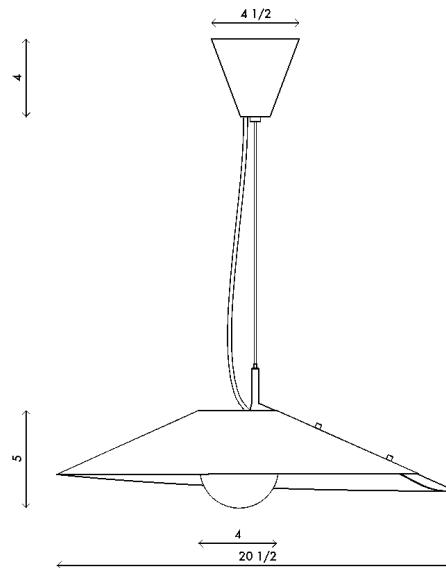

Materials	Brass or steel with opal sandblasted glass
Dimensions	18 1/2 in (70 cm) W x 20 1/2 in (53 cm) D x 5 in (13 cm) H
Weight	8 lbs (3.6 kg)
Packing	22 in (55.9 cm) W x 22 in (55.9 cm) D x 16 in (40.6 cm) H 12 lbs (5.4 kg)
Canopy	4 1/2 in (11.5 cm) W x 4 1/2 in (11.5 cm) D x 4 in (10 cm) H
Drop height	36 in (91.4 cm) H Custom upon request, adjustable on site
Lamping	1 x G8 socket G8 LED bulb (provided) 4W 2700K 350 lm

Finishes	Shade
	● Perforated satin brass
	○ Satin white
	Frame
	● Satin brass
	● Blackened brass
	● Chrome

Bulb life	25,000 hrs
Dimming	0-100%. Wattage +/- 10% Lumen Values +/- 5Lms CRI +/- 5% Fully tested with LUTRON® DVCL, DVEL
Voltage	120 V/240
Certification	UL, CE listed Handmade in Los Angeles Hardwired