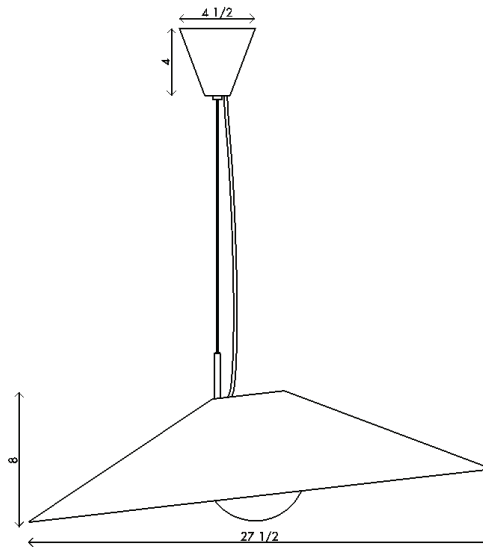

Materials	Brass or steel with opal sandblasted glass
Dimensions	13 1/2 in (34 cm) W x 4 in (10 cm) D x 15 1/2 in (39.5 cm) H
Weight	4 lbs (1.8 kg)
Packing	20 in (50.8 cm) W x 20 in (50.8 cm) D x 16 in (40.6 cm) H 8 lbs (3.6 kg)
Backplate	6 in (15.5 cm) W x 1/8 in (0.5 cm) D x 6 in (15.5 cm) H J-box location off center
Lamping	1 x G8 socket G8 LED bulb (provided) 4W 2700K 350 lm

Materials	Brass or steel with opal sandblasted glass
Dimensions	18 1/2 in (70 cm) W x 20 1/2 in (53 cm) D x 5 in (13 cm) H
Weight	8 lbs (3.6 kg)
Packing	22 in (55.9 cm) W x 22 in (55.9 cm) D x 16 in (40.6 cm) H 12 lbs (5.4 kg)
Canopy	4 1/2 in (11.5 cm) W x 4 1/2 in (11.5 cm) D x 4 in (10 cm) H
Drop height	36 in (91.4 cm) H Custom upon request, adjustable on site
Lamping	1 x G8 socket G8 LED bulb (provided) 4W 2700K 350 lm

Materials Brass with opal sandblasted glass

Dimensions 27 1/2 in (70 cm) W x 27 1/2 in (70 cm) D x 8 in (20.5 cm) H

Weight 12 lbs (5.4 kg)

Packing 30 in (76.2 cm) W x 30 in (76.2 cm) D x 60 in (152.4 cm) H
16 lbs (7.3 kg)

Canopy 4 1/2 in (11.5 cm) W x 4 1/2 in (11.5 cm) D x 4 in (10 cm) H

Drop height 36 in (91.4 cm) H
Custom upon request, adjustable on site

Lamping 1 x G8 socket
G8 LED bulb (provided)
4W 2700K
350 lm

Finishes  Perforated satin brass