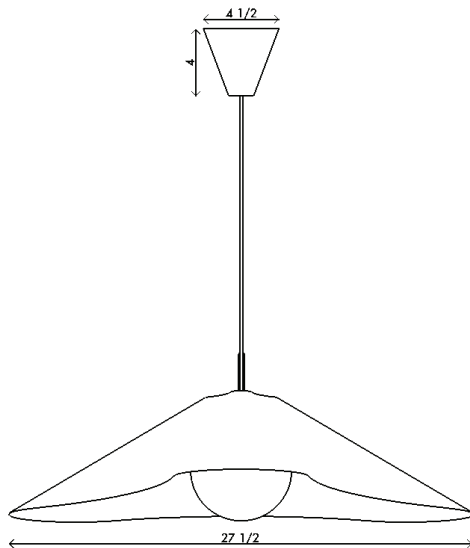

Materials	Brass with opal sandblasted glass
Dimensions	27 1/2 in (70 cm) W x 27 1/2 in (70 cm) D x 8 in (20.5 cm) H
Weight	12 lbs (5.4 kg)
Packing	30 in (76.2 cm) W x 30 in (76.2 cm) D x 60 in (152.4 cm) H 16 lbs (7.3 kg)
Canopy	4 1/2 in (11.5 cm) W x 4 1/2 in (11.5 cm) D x 4 in (10 cm) H
Drop height	36 in (91.4 cm) H Custom upon request, adjustable on site
Lamping	1 x G8 socket G8 LED bulb (provided) 4W 2700K 350 lm

Finishes	Shade
Perforated Satin Brass	Perforated Polished Brass
Satin White	Satin Tan
Satin Brass	Frame
Matte Black	Satin Brass
Chrome	Matte Black
	Chrome

Bulb life	25,000 hrs
Dimming	0-100%. Wattage +/- 10% Lumen Values +/- 5Lms CRI +/- 5% Fully tested with LUTRON® DVCL, DVEL
Voltage	120 V/240
Certification	UL, CE listed Handmade in Los Angeles Hardwired