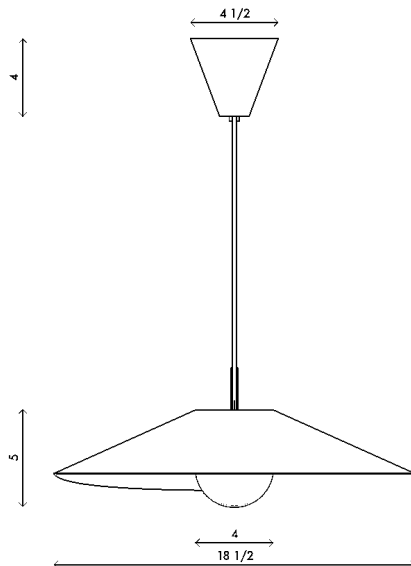

Materials	Brass or steel with opal sandblasted glass
Dimensions	18 1/2 in (70 cm) W x 20 1/2 in (53 cm) D x 5 in (13 cm) H
Weight	8 lbs (3.6 kg)
Packing	22 in (55.9 cm) W x 22 in (55.9 cm) D x 16 in (40.6 cm) H 12 lbs (5.4 kg)
Canopy	4 1/2 in (11.5 cm) W x 4 1/2 in (11.5 cm) D x 4 in (10 cm) H
Drop height	36 in (91.4 cm) H Custom upon request, adjustable on site
Lamping	1 x G8 socket G8 LED bulb (provided) 4W 2700K 350 lm

Finishes	Shade
Perforated Satin Brass	Perforated Polished Brass
Satin White	Satin Tan
Satin Brass	Frame
Matte Black	Satin Brass
Chrome	Matte Black
	Chrome

Bulb life	25,000 hrs
Dimming	0-100%. Wattage +/- 10% Lumen Values +/- 5Lms CRI +/- 5% Fully tested with LUTRON® DVCL, DVEL
Voltage	120 V/240
Certification	UL, CE listed Handmade in Los Angeles Hardwired