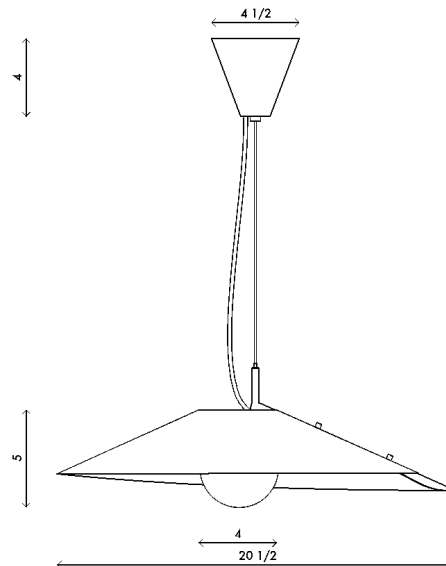

Materials	Brass or steel with opal sandblasted glass
Dimensions	18 1/2 in (70 cm) W x 20 1/2 in (53 cm) D x 5 in (13 cm) H
Weight	8 lbs (3.6 kg)
Packing	22 in (55.9 cm) W x 22 in (55.9 cm) D x 16 in (40.6 cm) H 12 lbs (5.4 kg)
Canopy	4 1/2 in (11.5 cm) W x 4 1/2 in (11.5 cm) D x 4 in (10 cm) H
Drop height	36 in (91.4 cm) H Custom upon request, adjustable on site
Lamping	1 x G8 socket G8 LED bulb (provided) 4W 2700K 350 lm

Finishes	Shade
 Perforated Satin Brass	 Perforated Polished Brass
 Satin White	 Satin Tan
 Satin Brass	Frame
 Matte Black	 Satin Brass
 Chrome	 Matte Black
	 Chrome

Bulb life	25,000 hrs
Dimming	0-100%. Wattage +/- 10% Lumen Values +/- 5Lms CRI +/- 5% Fully tested with LUTRON® DVCL, DVEL
Voltage	120 V/240
Certification	UL, CE listed Handmade in Los Angeles Hardwired

Materials	Brass with opal sandblasted glass
Dimensions	27 1/2 in (70 cm) W x 27 1/2 in (70 cm) D x 8 in (20.5 cm) H
Weight	12 lbs (5.4 kg)
Packing	30 in (76.2 cm) W x 30 in (76.2 cm) D x 60 in (152.4 cm) H 16 lbs (7.3 kg)
Canopy	4 1/2 in (11.5 cm) W x 4 1/2 in (11.5 cm) D x 4 in (10 cm) H
Drop height	36 in (91.4 cm) H Custom upon request, adjustable on site
Lamping	1 x G8 socket G8 LED bulb (provided) 4W 2700K 350 lm