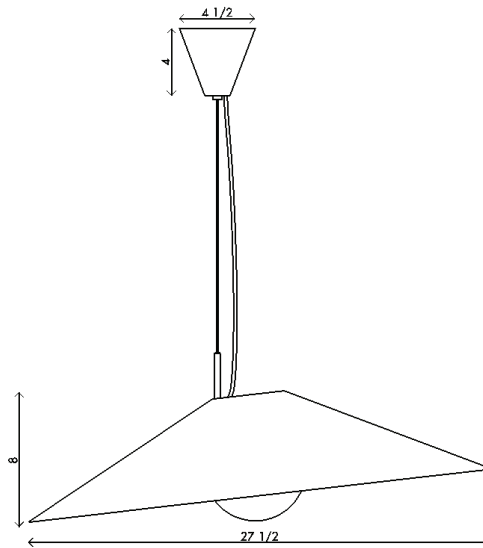

Materials	Brass with opal sandblasted glass
Dimensions	27 1/2 in (70 cm) W x 27 1/2 in (70 cm) D x 8 in (20.5 cm) H
Weight	12 lbs (5.4 kg)
Packing	30 in (76.2 cm) W x 30 in (76.2 cm) D x 60 in (152.4 cm) H 16 lbs (7.3 kg)
Canopy	4 1/2 in (11.5 cm) W x 4 1/2 in (11.5 cm) D x 4 in (10 cm) H
Drop height	36 in (91.4 cm) H Custom upon request, adjustable on site
Lamping	1 x G8 socket G8 LED bulb (provided) 4W 2700K 350 lm

Finishes	Shade
Perforated Satin Brass	Perforated Polished Brass
Satin White	Satin Tan
Satin Brass	Frame
Matte Black	Satin Brass
Chrome	Matte Black
	Chrome

Bulb life	25,000 hrs
Dimming	0-100%. Wattage +/- 10% Lumen Values +/- 5Lms CRI +/- 5% Fully tested with LUTRON® DVCL, DVEL
Voltage	120 V/240
Certification	UL, CE listed Handmade in Los Angeles Hardwired