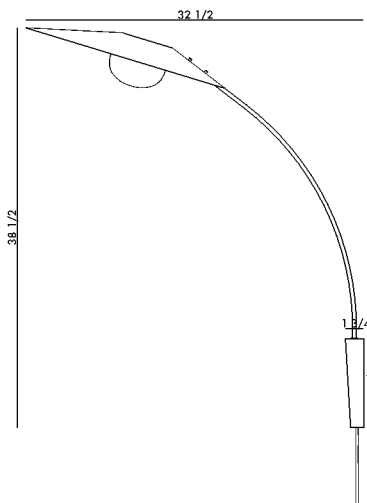

Materials	Brass or steel with opal sandblasted glass
Dimensions	18 1/2 (47 cm) W x 32 1/2 in (83 cm) D x 38 1/2 in (98 cm) H
Weight	18 lbs (8 kg)
Packing	46 in (117 cm) W x 36 in (91.4 cm) D x 24 in (61 cm) H 22 lbs (10 kg)
Backplate	1 1/4 in (3 cm) W x 1 3/4 in (0.5 cm) D x 8 1/2 in (21.5 cm) H J-box location at center
Lamping	1 x G8 socket G8 LED bulb (provided) 4W 2700K 350 lm

Finishes	Shade
○ Satin White	○ Satin White
● Satin Brass	● Satin Brass
Frame	Frame
● Satin Brass	● Satin Brass
● Matte Black	● Matte Black
● Chrome	● Chrome

Bulb life	25,000 hrs
Dimming	10-100%. Wattage +/- 10% Lumen Values +/- 5Lms CRI +/- 5% Fully tested with LUTRON® DVCL, DVEL
Voltage	120 V/240
Certification	UL, CE listed