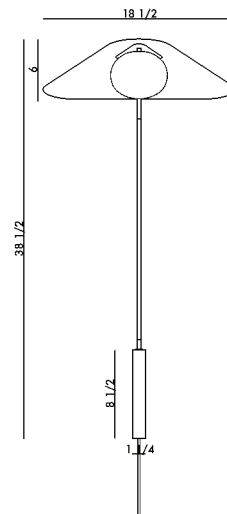

Materials	Brass or steel with opal sandblasted glass
Dimensions	18 1/2 (47 cm) W x 32 1/2 in (83 cm) D x 38 1/2 in (98 cm) H
Weight	18 lbs (8 kg)
Packing	46 in (117 cm) W x 36 in (91.4 cm) D x 24 in (61 cm) H 22 lbs (10 kg)
Backplate	1 1/4 in (3 cm) W x 1 3/4 in (0.5 cm) D x 8 1/2 in (21.5 cm) H J-box location at center
Lamping	1 x G8 socket G8 LED bulb (provided) 4W 2700K 350 lm

Finishes	Shade
○ Satin White	○ Satin White
● Satin Brass	● Satin Brass
Frame	Frame
● Satin Brass	● Satin Brass
● Matte Black	● Matte Black
● Chrome	● Chrome

Bulb life	25,000 hrs
Dimming	10-100%. Wattage +/- 10% Lumen Values +/- 5Lms CRI +/- 5% Fully tested with LUTRON® DVCL, DVEL
Voltage	120 V/240
Certification	UL, CE listed