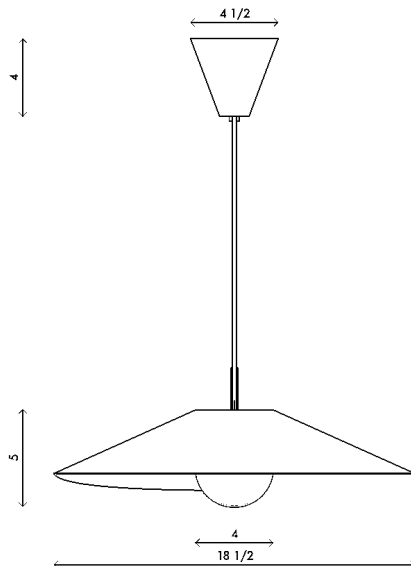

Materials	Brass or steel with opal sandblasted glass
Dimensions	18 1/2 in (70 cm) W x 20 1/2 in (53 cm) D x 5 in (13 cm) H
Weight	8 lbs (3.6 kg)
Packing	22 in (55.9 cm) W x 22 in (55.9 cm) D x 16 in (40.6 cm) H 12 lbs (5.4 kg)
Canopy	4 1/2 in (11.5 cm) W x 4 1/2 in (11.5 cm) D x 4 in (10 cm) H
Drop height	36 in (91.4 cm) H Custom upon request, adjustable on site
Lamping	1 x G8 socket G8 LED bulb (provided) 4W 2700K 350 lm

Finishes	Shade
	● Perforated satin brass
	○ Satin white
	Frame
	● Satin brass
	● Blackened brass
	● Chrome

Bulb life	25,000 hrs
Dimming	0-100%. Wattage +/- 10% Lumen Values +/- 5Lms CRI +/- 5% Fully tested with LUTRON® DVCL, DVEL
Voltage	120 V/240
Certification	UL, CE listed Handmade in Los Angeles Hardwired