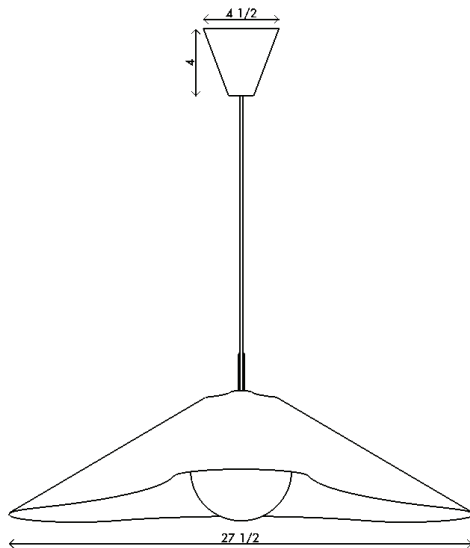

Materials	Brass with opal sandblasted glass
Dimensions	27 1/2 in (70 cm) W x 27 1/2 in (70 cm) D x 8 in (20.5 cm) H
Weight	12 lbs (5.4 kg)
Packing	30 in (76.2 cm) W x 30 in (76.2 cm) D x 60 in (152.4 cm) H 16 lbs (7.3 kg)
Canopy	4 1/2 in (11.5 cm) W x 4 1/2 in (11.5 cm) D x 4 in (10 cm) H
Drop height	36 in (91.4 cm) H Custom upon request, adjustable on site
Lamping	1 x G8 socket G8 LED bulb (provided) 4W 2700K 350 lm

Finishes	Shade
	● Perforated satin brass
	○ Satin white
	Frame
	● Satin brass
	● Blackened brass
	● Chrome

Bulb life	25,000 hrs
Dimming	0-100%. Wattage +/- 10% Lumen Values +/- 5Lms CRI +/- 5% Fully tested with LUTRON® DVCL, DVEL
Voltage	120 V/240
Certification	UL, CE listed Handmade in Los Angeles Hardwired