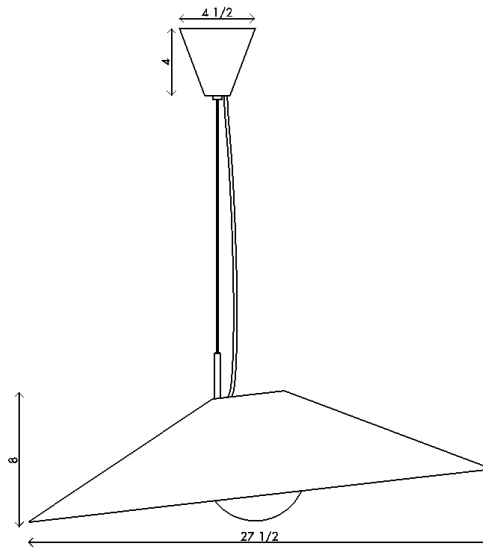

Materials	Brass with opal sandblasted glass
Dimensions	27 1/2 in (70 cm) W x 27 1/2 in (70 cm) D x 8 in (20.5 cm) H
Weight	12 lbs (5.4 kg)
Packing	30 in (76.2 cm) W x 30 in (76.2 cm) D x 60 in (152.4 cm) H 16 lbs (7.3 kg)
Canopy	4 1/2 in (11.5 cm) W x 4 1/2 in (11.5 cm) D x 4 in (10 cm) H
Drop height	36 in (91.4 cm) H Custom upon request, adjustable on site
Lamping	1 x G8 socket G8 LED bulb (provided) 4W 2700K 350 lm

Finishes	Shade
	● Perforated satin brass
	○ Satin white
	Frame
	● Satin brass
	● Blackened brass
	● Chrome

Bulb life	25,000 hrs
Dimming	0-100%. Wattage +/- 10% Lumen Values +/- 5Lms CRI +/- 5% Fully tested with LUTRON® DVCL, DVEL
Voltage	120 V/240
Certification	UL, CE listed Handmade in Los Angeles Hardwired