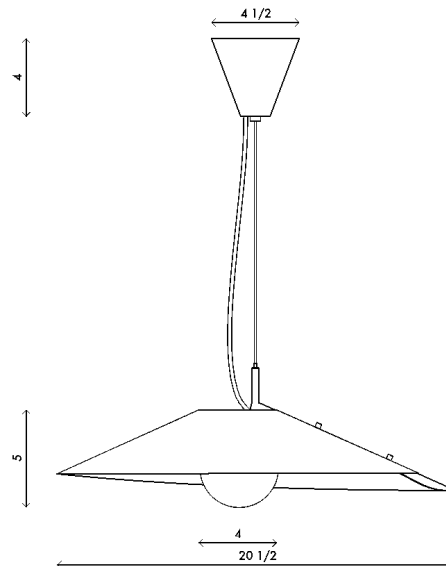

Materials	Brass or steel with opal sandblasted glass
Dimensions	18 1/2 in (70 cm) W x 20 1/2 in (53 cm) D x 5 in (13 cm) H
Weight	8 lbs (3.6 kg)
Packing	22 in (55.9 cm) W x 22 in (55.9 cm) D x 16 in (40.6 cm) H 12 lbs (5.4 kg)
Canopy	4 1/2 in (11.5 cm) W x 4 1/2 in (11.5 cm) D x 4 in (10 cm) H
Drop height	36 in (91.4 cm) H Custom upon request, adjustable on site
Lamping	1 x G8 socket G8 LED bulb (provided) 4W 2700K 350 lm

Finishes	Shade
	● Perforated satin brass
	○ Satin white
	Frame
	● Satin brass
	● Blackened brass
	● Chrome

Bulb life	25,000 hrs
Dimming	0-100%. Wattage +/- 10% Lumen Values +/- 5Lms CRI +/- 5% Fully tested with LUTRON® DVCL, DVEL
Voltage	120 V/240
Certification	UL, CE listed Handmade in Los Angeles Hardwired