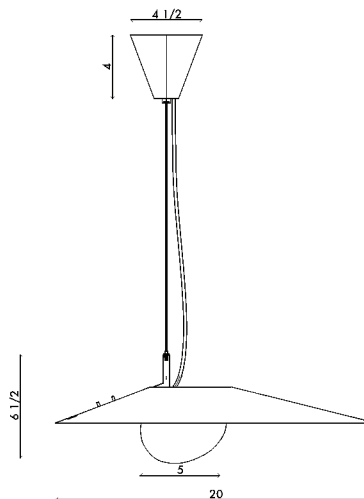

Materials	Brass or steel with opal sandblasted glass
Dimensions	18 1/2 in (47 cm) W x 20 in (51 cm) D x 6 1/2 in (16.5 cm) H
Weight	4 lbs (1.8 kg)
Packing	30 in (76.2 cm) W x 30 in (76.2 cm) D x 12 in (30.5 cm) H 12 lbs (5.4 kg)
Canopy	4 1/2 in (11.5 cm) W x 4 1/2 in (11.5 cm) D x 4 in (10 cm) H
Drop Height	36 in (91.4 cm) H Custom upon request, adjustable on site
Lamping	1 x G8 socket G8 LED bulb (provided) 4W 2700K 350 lm

Finishes	Shade
	○ Satin white
	● Satin brass
	Frame
	● Satin brass
	● Satin black
	● Chrome

Bulb life	25,000 hrs
Dimming	10-100%. Wattage +/- 10% Lumen Values +/- 5Lms CRI +/- 5% Fully tested with LUTRON® DVCL, DVEL
Voltage	120 V/240
Certification	UL, CE listed Wet rated
	Handmade in Los Angeles Hardwired ADA compliant

Materials	Brass or steel with opal sandblasted glass
Dimensions	18 1/2 in (70 cm) W x 20 1/2 in (53 cm) D x 5 in (13 cm) H
Weight	8 lbs (3.6 kg)
Packing	22 in (55.9 cm) W x 22 in (55.9 cm) D x 16 in (40.6 cm) H 12 lbs (5.4 kg)
Canopy	4 1/2 in (11.5 cm) W x 4 1/2 in (11.5 cm) D x 4 in (10 cm) H
Drop height	36 in (91.4 cm) H Custom upon request, adjustable on site
Lamping	1 x G8 socket G8 LED bulb (provided) 4W 2700K 350 lm

Materials	Brass with opal sandblasted glass
Dimensions	27 1/2 in (70 cm) W x 27 1/2 in (70 cm) D x 8 in (20.5 cm) H
Weight	12 lbs (5.4 kg)
Packing	30 in (76.2 cm) W x 30 in (76.2 cm) D x 60 in (152.4 cm) H 16 lbs (7.3 kg)
Canopy	4 1/2 in (11.5 cm) W x 4 1/2 in (11.5 cm) D x 4 in (10 cm) H
Drop height	36 in (91.4 cm) H Custom upon request, adjustable on site
Lamping	1 x G8 socket G8 LED bulb (provided) 4W 2700K 350 lm