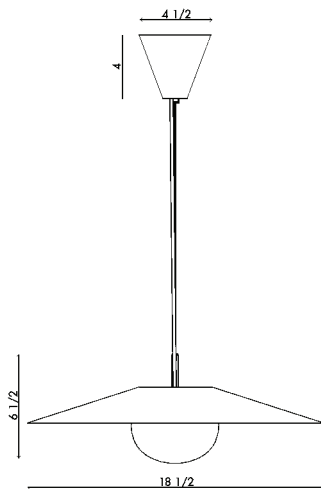

Materials	Brass or steel with opal sandblasted glass
Dimensions	18 1/2 in (47 cm) W x 20 in (51 cm) D x 6 1/2 in (16.5 cm) H
Weight	4 lbs (1.8 kg)
Packing	30 in (76.2 cm) W x 30 in (76.2 cm) D x 12 in (30.5 cm) H 12 lbs (5.4 kg)
Canopy	4 1/2 in (11.5 cm) W x 4 1/2 in (11.5 cm) D x 4 in (10 cm) H
Drop Height	36 in (91.4 cm) H Custom upon request, adjustable on site
Lamping	1 x G8 socket G8 LED bulb (provided) 4W 2700K 350 lm

Finishes	Shade
	○ Satin white
	● Satin brass
	Frame
	● Satin brass
	● Satin black
	● Chrome

Bulb life	25,000 hrs
Dimming	10-100%. Wattage +/- 10% Lumen Values +/- 5Lms CRI +/- 5% Fully tested with LUTRON® DVCL, DVEL
Voltage	120 V/240
Certification	UL, CE listed Wet rated
	Handmade in Los Angeles Hardwired ADA compliant