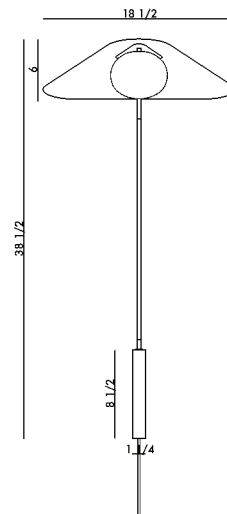

Materials	Brass or steel with opal sandblasted glass
Dimensions	18 1/2 (47 cm) W x 32 1/2 in (83 cm) D x 38 1/2 in (98 cm) H
Weight	18 lbs (8 kg)
Packing	46 in (117 cm) W x 36 in (91.4 cm) D x 24 in (61 cm) H 22 lbs (10 kg)
Backplate	1 1/4 in (3 cm) W x 1 3/4 in (0.5 cm) D x 8 1/2 in (21.5 cm) H J-box location at center
Lamping	1 x G8 socket G8 LED bulb (provided) 4W 2700K 350 lm

Finishes	Shade
☐ Satin white	☐ Satin white
☐ Satin brass	☐ Satin brass
Frame	☐ Satin brass
☐ Satin brass	☐ Satin black
☐ Satin black	☐ Chrome
☐ Chrome	

Bulb life	25,000 hrs
Dimming	10-100%. Wattage +/- 10% Lumen Values +/- 5Lms CRI +/- 5% Fully tested with LUTRON® DVCL, DVEL
Voltage	120 V/240
Certification	UL, CE listed Wet rated
	Handmade in Los Angeles Hardwired ADA compliant