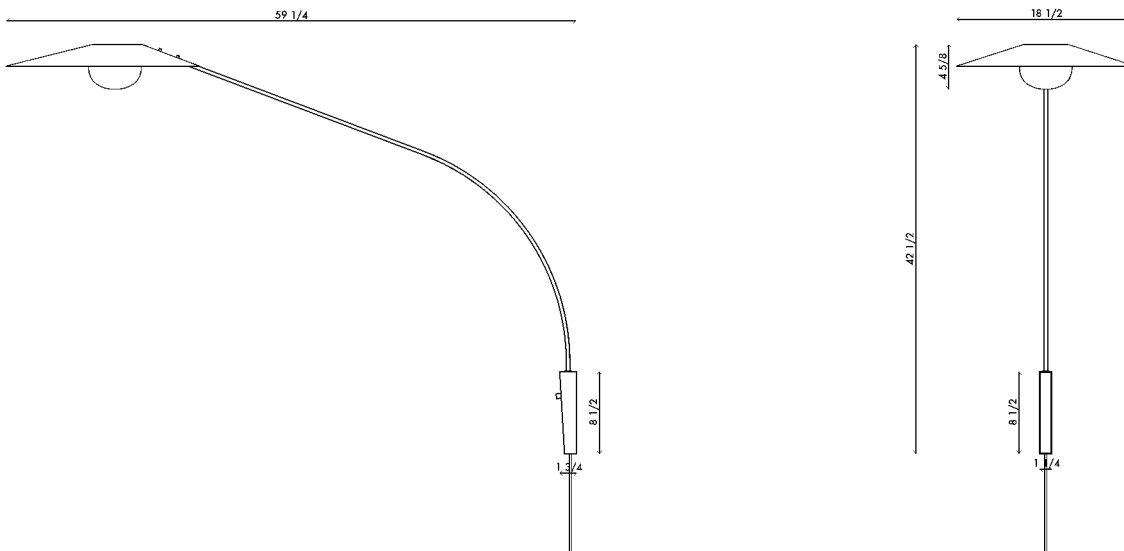

Materials	Brass or steel with opal sandblasted glass
Dimensions	18 1/2 (47 cm) W x 59 1/4 in(151 cm) D x 42 1/2 in(108 cm) H
Weight	22 lbs (10 kg)
Packing	40 in (102 cm) W x 8 in (20 cm) D x 50 in (127 cm) H 26 lbs (12 kg)
Backplate	1 1/4 in (3 cm) W x 1 3/4 in (0.5 cm) D x 8 1/2 in (21.5 cm) H J-box location at center
Lamping	1 x G8 socket G8 LED bulb (provided) 4W 2700K 350 lm

Finishes	Shade
○ Satin white	○ Satin white
● Satin brass	● Satin brass
Frame	Frame
● Satin brass	● Satin brass
● Satin black	● Satin black
● Chrome	● Chrome

Bulb life	25,000 hrs
Dimming	10-100%. Wattage +/- 10% Lumen Values +/- 5Lms CRI +/- 5% Fully tested with LUTRON® DVCL, DVEL
Voltage	120 V/240
Certification	UL, CE listed Wet rated
	Handmade in Los Angeles Hardwired ADA compliant