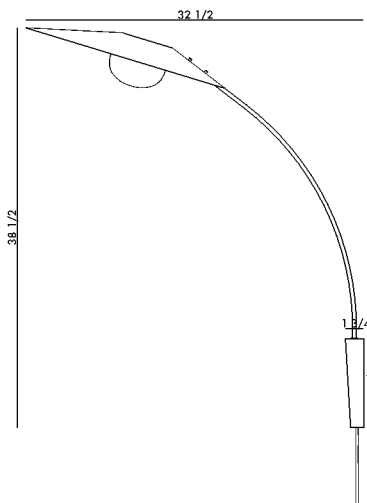

Materials	Brass or steel with opal sandblasted glass
Dimensions	18 1/2 (47 cm) W x 32 1/2 in (83 cm) D x 38 1/2 in (98 cm) H
Weight	18 lbs (8 kg)
Packing	46 in (117 cm) W x 36 in (91.4 cm) D x 24 in (61 cm) H 22 lbs (10 kg)
Backplate	1 1/4 in (3 cm) W x 1 3/4 in (0.5 cm) D x 8 1/2 in (21.5 cm) H J-box location at center
Lamping	1 x G8 socket G8 LED bulb (provided) 4W 2700K 350 lm

Finishes	Shade
☐ Satin white	☐ Satin white
☐ Satin brass	☐ Satin brass
Frame	☐ Satin brass
☐ Satin brass	☐ Satin black
☐ Satin black	☐ Chrome
☐ Chrome	

Bulb life	25,000 hrs
Dimming	10-100%. Wattage +/- 10% Lumen Values +/- 5Lms CRI +/- 5% Fully tested with LUTRON® DVCL, DVEL
Voltage	120 V/240
Certification	UL, CE listed Wet rated
	Handmade in Los Angeles Hardwired ADA compliant