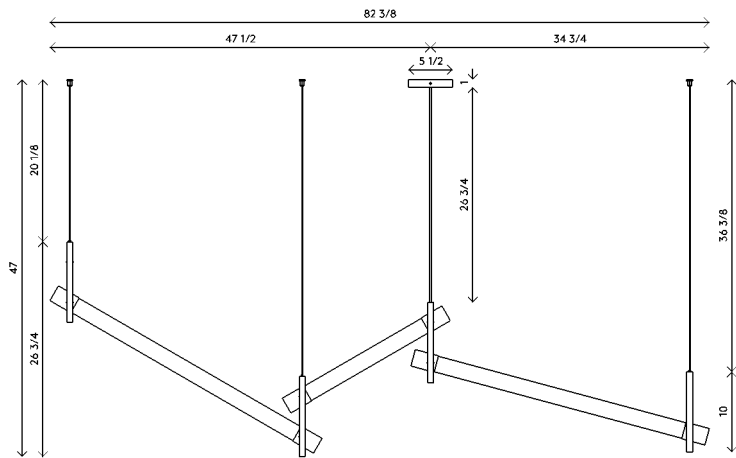

Materials	Canopy and frame in brass or with mahogany detail Shade in sandblasted opal glass
Dimensions	82 3/8 in (209 cm) W x 47 (119 cm) in H x 5 1/2 in (14cm) D
Weight	80 lbs (36.9 kg)
Packing	96 in (243.8 cm) W x 28 in (71.1 cm) D x 14 in (35.6 cm) H Crated
Canopy	5 1/2 in (14 cm) Dia x 1 in (2.5 cm) H J-box location at center
Drop height	47 in (119 cm) H Custom upon request, not adjustable on site
Lamping	6 x LED Strips 9W 2700K 350 lm

Finishes	 Blackened Brass Satin Brass Polished Brass Polished Chrome Polished Black Chrome

Bulb life	15,000 hrs
Dimming	10-100%. Wattage +/- 10% Lumen Values +/- 5Lms CRI +/- 5% Fully tested with LUTRON® DVCL, DVEL
Voltage	120 V/240
Certification	UL, CE listed
	Handmade in Los Angeles Hardwired