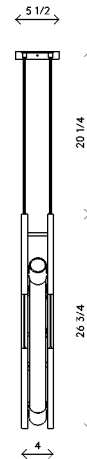

Materials	Canopy and frame in brass or with mahogany detail Shade in sandblasted opal glass
Dimensions	82 3/8 in (209 cm) W x 47 (119 cm) in H x 5 1/2 in (14cm) D
Weight	80 lbs (36.9 kg)
Packing	96 in (243.8 cm) W x 28 in (71.1 cm) D x 14 in (35.6 cm) H Crated
Canopy	5 1/2 in (14 cm) Dia x 1 in (2.5 cm) H J-box location at center
Drop height	47 in (119 cm) H Custom upon request, not adjustable on site
Lamping	6 x LED Strips 9W 2700K 350 lm

Finishes	<ul style="list-style-type: none"> Blackened Brass Satin Brass Polished Brass Polished Chrome Polished Black Chrome
-----------------	--

Bulb life	15,000 hrs
Dimming	10-100%. Wattage +/- 10% Lumen Values +/- 5Lms CRI +/- 5% Fully tested with LUTRON® DVCL, DVEL
Voltage	120 V/240
Certification	UL, CE listed
	Handmade in Los Angeles Hardwired