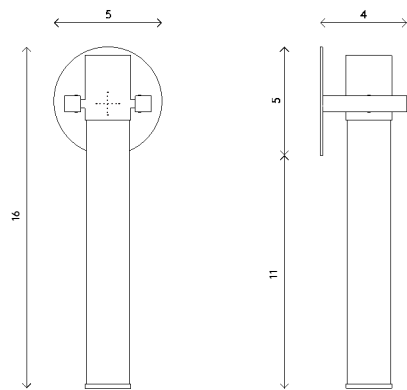

Materials	Canopy and frame in brass or with mahogany detail Shade in sandblasted opal glass
Dimensions	5 in (12.7 cm) W x 4 in (10.2 cm) D x 16 in (39.4 cm) H
Weight	8 lbs (3.6 kg)
Packing	12 in (30.5 cm) W x 24 in (61.0 cm) D x 12 in (30.5 cm) H Box
Backplate	5 in (11.4 cm) Dia x 1/8 in (32 mm) H J-box location at center
Lamping	2 x LED Strips 9W 2700K 350 lm

Finishes	● Blackened Brass
	● Satin Brass
	● Polished Brass
	● Polished Chrome
	● Polished Black Chrome

Bulb life	15,000 hrs
Dimming	10-100%. Wattage +/- 10% Lumen Values +/- 5Lms CRI +/- 5% Fully tested with LUTRON® DVCL, DVEL
Voltage	120 V/240
Certification	UL, CE listed Wet rated
	Handmade in Los Angeles Hardwired Damp-rated ADA compliant