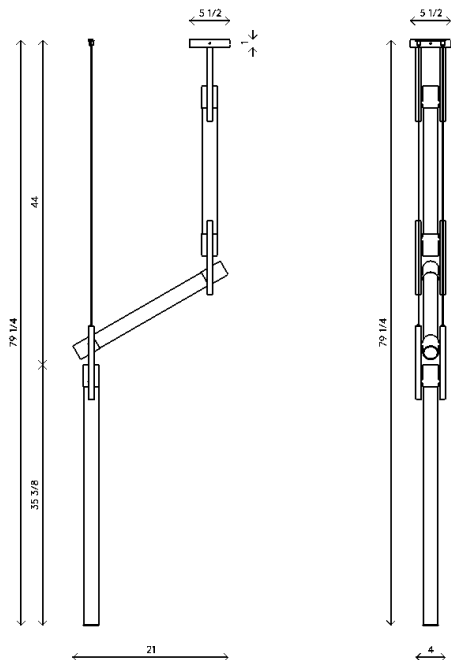

Materials	Canopy and frame in brass or with mahogany detail Shade in sandblasted opal glass
Dimensions	21 in (53 cm) W x 79¼ in (201 cm) H x 5½ in (14 cm)D
Weight	45 lbs (20.4 kg)
Packing	86 in (218.4 cm) W x 28 in (71.1 cm) D x 14 in (35.6 cm) H Crated
Canopy	5½ in (14 cm) Dia x 1 in (2.5 cm) H, J-box location at center
Drop height	79¼ in (201 cm) H Custom upon request, not adjustable on site
Lamping	6 x LED Strips 9W 2700K 350 lm

- Finishes
- Blackened Brass
  - Satin Brass
  - Polished Brass
  - Polished Chrome
  - Polished Black Chrome

Bulb life	15,000 hrs
Dimming	10-100%. Wattage +/- 10% Lumen Values +/- 5Lms CRI +/- 5% Fully tested with LUTRON® DVCL, DVEL
Voltage	120 V/240
Certification	UL, CE listed
	Handmade in Los Angeles Hardwired