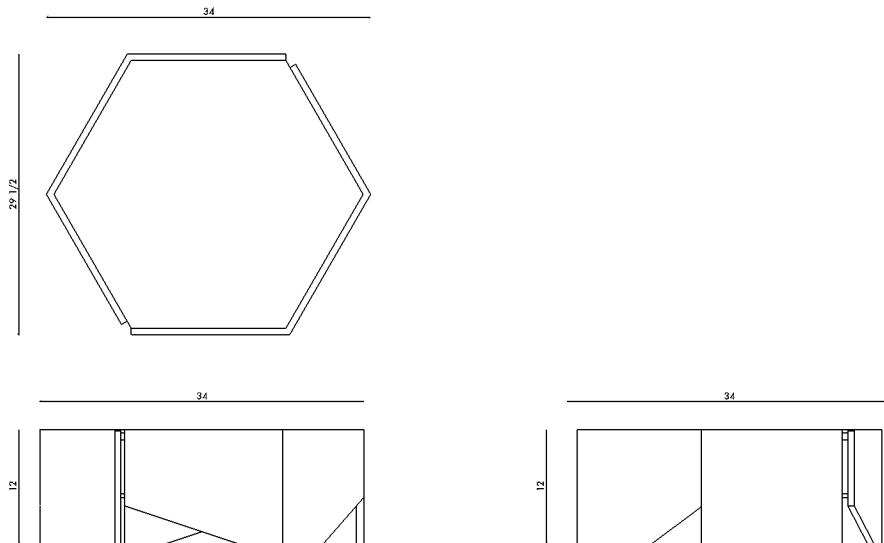

**Materials** Frame in solid wood  
Table top options are travertine or tempered bronze glass

**Dimensions** 34 in (86.4 cm) W x 29½ in (74.9 cm) D x 12 in (30.5 cm) H

**Weight** 45 lbs (20.4 kg)

**Packing** White Golve for Domestic Only  
(US, excluding Hawaii and Alaska)

**Finishes**

**Frame**

- Mahogany
- Walnut

**Top**

- Bronze Glass
- Stone

Handmade in Los Angeles

**Materials** Frame in solid wood  
Table top options are travertine or tempered bronze glass

**Dimensions** 16 in (40.6 cm) W x 14 in (35.6 cm) D x 20 in (50.8 cm) H

**Weight** 20 lbs (9.1 kg)

**Packing** Base: 18 in (45.7 cm) W x 18 in (45.7 cm) D x 24 in (60.0 cm) H  
Boxed  
Top: 18 in (45.7 cm) W x 18 in (45.7 cm) D  
Crated

**Finishes**

**Frame**

- Mahogany
- Walnut