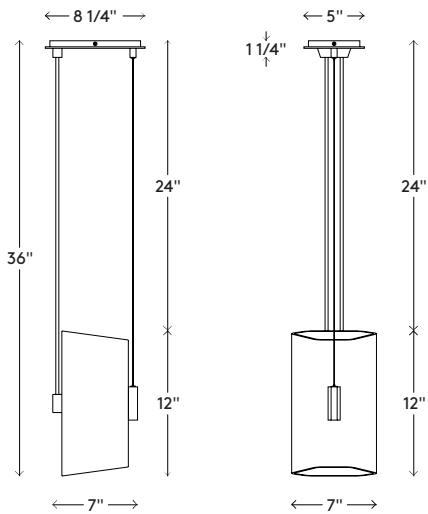

- **Materials** Backplate and hardware in brass
  Shade in sandblasted opal white glass
- **Dimensions** 8¼ in (21.6 cm) W x 7 in (17.8 cm) D x 36 in (91.4 cm) H
- **Weight** 15 lbs (6.8 kg)
- **Packing** 24 in (61.0 cm) W x 12 in (30.5 cm) D x 12 in (30.5 cm) H
  24 in (61.0 cm) W x 4 in (10.2 cm) D x 4 in (10.2 cm) H
  Boxed
- **Canopy** 8¼ in (21.6 cm) W x 5 in (12.7 cm) D x 1¼ in (3.8 cm) H
  J-box location at center
- **Drop height** 36 in (92 cm) H
  Custom upon request, not adjustable on site
- **Lamping** 2 x E12 socket
  G16.5 LED bulbs (not provided)
  4W 2700K
  350 lm

- **Finishes** ● Blackened brass
- Satin brass

- **Bulb life** 15,000 hrs
- **Dimming** 10-100%. Wattage +/- 10%
  Lumen Values +/- 5Lms
  CRI +/- 5%
  Fully tested with LUTRON® DVCL, DVEL
- **Voltage** 120 V/240
- **Certification** UL, CE listed
- Handmade in Los Angeles
  Hardwired