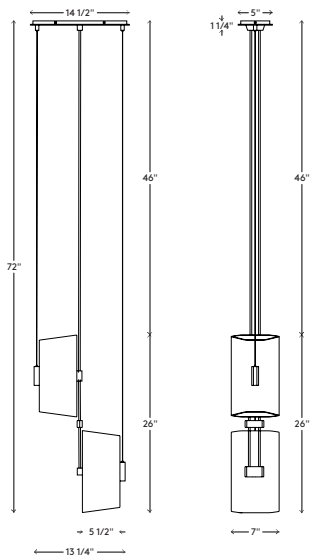

Materials	Backplate and hardware in brass Shade in sandblasted opal white glass
Dimensions	14½ in (36.8 cm) W x 13¼ in (33.7 cm) D x 72 in (91.4 cm) H
Weight	25 lbs (11.3 kg)
Packing	(2x) 24 in (61.0 cm) W x 12 in (30.5 cm) D x 12 in (30.5 cm) H (1x) 58 in (147.3 cm) W x 4 in (10.2 cm) D x 4 in (10.2 cm) H Boxed
Canopy	14½ in (36.8 cm) W x 5 in (12.7 cm) D x 1¼ in (3.8 cm) H J-box location at center
Drop height	72 in (91.4 cm) H Custom upon request, not adjustable on site
Lamping	4 x E12 socket G16.5 LED bulbs (not provided) 4W 2700K 350 lm

Finishes	● Blackened brass
	● Satin brass

Bulb life	15,000 hrs
Dimming	10-100%. Wattage +/- 10% Lumen Values +/- 5Lms CRI +/- 5% Fully tested with LUTRON® DVCL, DVEL
Voltage	120 V/240
Certification	UL, CE listed
	Handmade in Los Angeles Hardwired