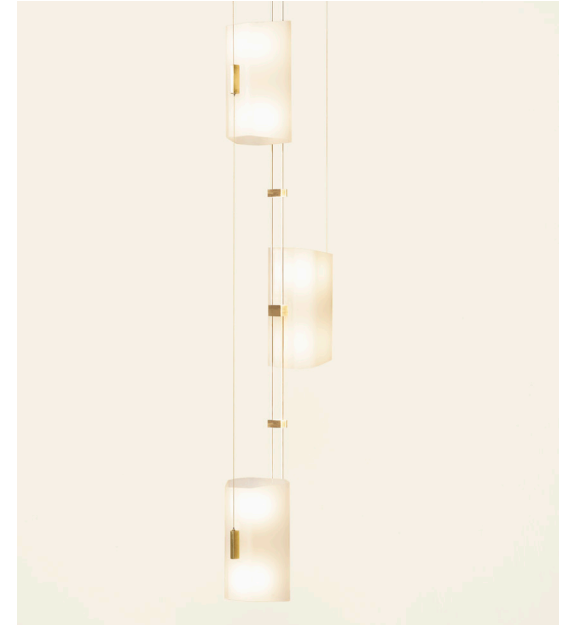

Materials	Backplate and hardware in brass Shade in sandblasted opal white glass
Dimensions	14½ in (36.8 cm) W x 13¼ in (33.7 cm) D x 78 in (198.1 cm) H
Weight	35 lbs (15.9 kg)
Packing	(3x) 24 in (61.0 cm) W x 12 in (30.5 cm) D x 12 in (30.5 cm) H (1x) 58 in (147.3 cm) W x 4 in (10.2 cm) D x 4 in (10.2 cm) H Boxed
Canopy	14½ in (36.8 cm) W x 5 in (12.7 cm) D x 1¼ in (3.8 cm) H J-box location at center
Drop height	78 in (198.1 cm) H Custom upon request, not adjustable on site
Lamping	6 x E12 socket G16.5 LED bulbs (not provided) 4W 2700K 350 lm

Finishes	● Blackened brass
	● Satin brass

Bulb life	15,000 hrs
Dimming	10-100%. Wattage +/- 10% Lumen Values +/- 5Lms CRI +/- 5% Fully tested with LUTRON® DVCL, DVEL
Voltage	120 V/240
Certification	UL, CE listed
	Handmade in Los Angeles Hardwired