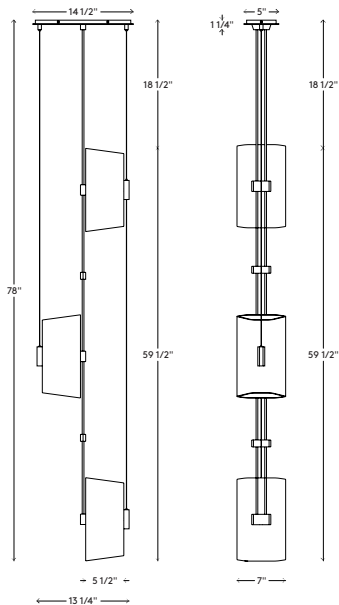

Materials	Backplate and hardware in brass Shade in sandblasted opal white glass
Dimensions	14½ in (36.8 cm) W x 13¼ in (33.7 cm) D x 78 in (198.1 cm) H
Weight	35 lbs (15.9 kg)
Packing	(3x) 24 in (61.0 cm) W x 12 in (30.5 cm) D x 12 in (30.5 cm) H (1x) 58 in (147.3 cm) W x 4 in (10.2 cm) D x 4 in (10.2 cm) H Boxed
Canopy	14½ in (36.8 cm) W x 5 in (12.7 cm) D x 1¼ in (3.8 cm) H J-box location at center
Drop height	78 in (198.1 cm) H Custom upon request, not adjustable on site
Lamping	6 x E12 socket G16.5 LED bulbs (not provided) 4W 2700K 350 lm

Finishes	● Blackened brass
	● Satin brass

Bulb life	15,000 hrs
Dimming	10-100%. Wattage +/- 10% Lumen Values +/- 5Lms CRI +/- 5% Fully tested with LUTRON® DVCL, DVEL
Voltage	120 V/240
Certification	UL, CE listed
	Handmade in Los Angeles Hardwired