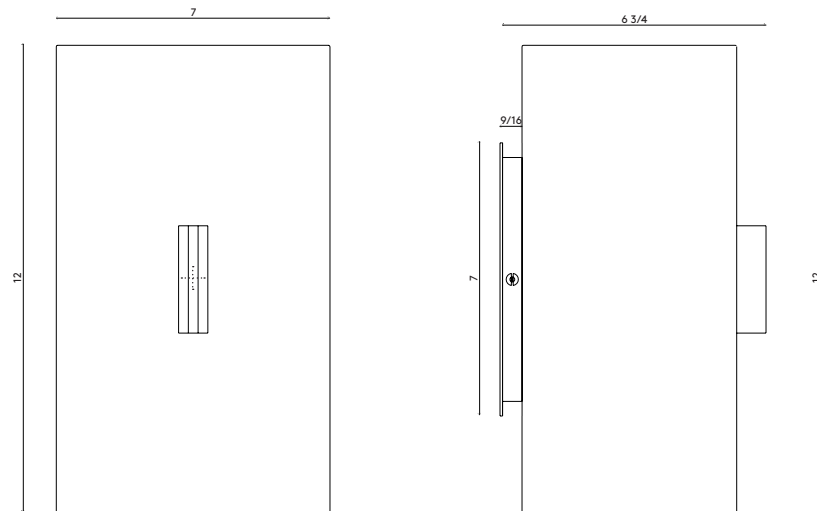

Materials Backplate and hardware in brass
Shade in sandblasted opal white glass

Dimensions 7 in (17.8 cm) W x 6¾ in (17.1 cm) D x 12 in (30.5 cm) H

Weight 10 lbs (4.5 kg)

Packing 24 in (61.0 cm) W x 12 in (30.5 cm) D x 12 in (30.5 cm) H
Boxed

Backplate 4 ½ in (11.4 cm) W x 9/16 in (1.4 cm) D x 7 in (17.8 cm) H
J-box location at center

Lamping 2 x E12 socket
G16.5 LED bulbs (not provided)
3W 2700K
350 lm

Finishes ● Matte Black
● Satin Brass

Bulb life 15,000 hrs