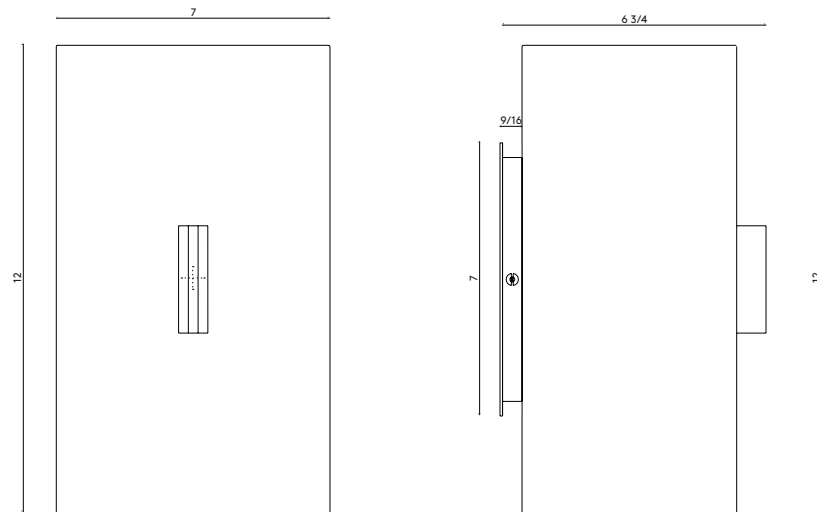

Materials Backplate and hardware in brass
Shade in sandblasted opal white glass

Dimensions 7 in (17.8 cm) W x 6¾ in (17.1 cm) D x 12 in (30.5 cm) H

Weight 10 lbs (4.5 kg)

Packing 24 in (61.0 cm) W x 12 in (30.5 cm) D x 12 in (30.5 cm) H
Boxed

Backplate 4 ½ in (11.4 cm) W x 9/16 in (1.4 cm) D x 7 in (17.8 cm) H
J-box location at center

Lamping 2 x E12 socket
G16.5 LED bulbs (not provided)
4W 2700K
350 lm

Finishes

- Blackened brass
- Satin brass