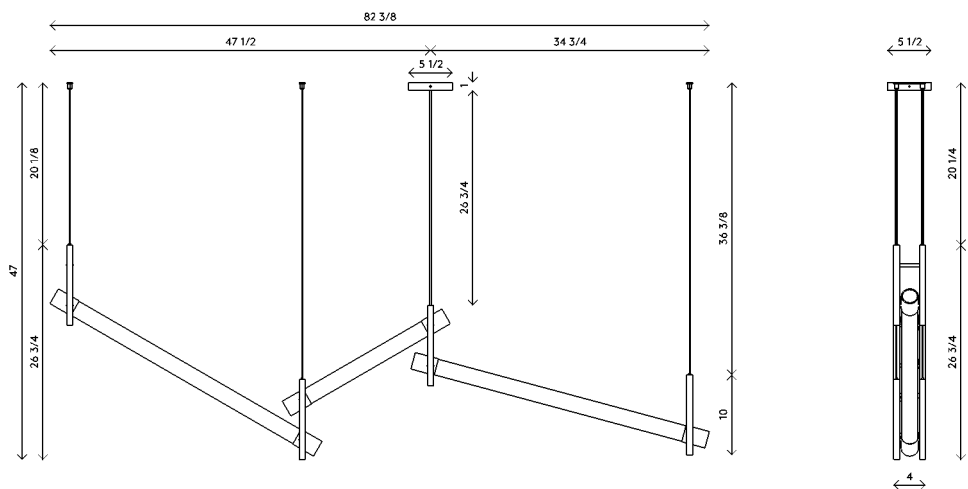

Materials	Canopy and frame in brass or with mahogany detail Shade in sandblasted opal glass
Dimensions	82 3/8 in (209 cm) W x 47 (119 cm) in H x 5 1/2 in (14cm) D
Weight	80 lbs (36.9 kg)
Packing	96 in (243.8 cm) W x 28 in (71.1 cm) D x 14 in (35.6 cm) H Crated
Canopy	5 1/2 in (14 cm) Dia x 1 in (2.5 cm) H J-box location at center
Drop height	47 in (119 cm) H Custom upon request, not adjustable on site
Lamping	6 x LED Strips 9W 2700K 350 lm

Finishes	 Blackened Brass Satin Brass Polished Brass Mahogany Detail

Bulb life	15,000 hrs
Dimming	10-100%. Wattage +/- 10% Lumen Values +/- 5Lms CRI +/- 5% Fully tested with LUTRON® DVCL, DVEL
Voltage	120 V/240
Certification	UL, CE listed
	Handmade in Los Angeles Hardwired