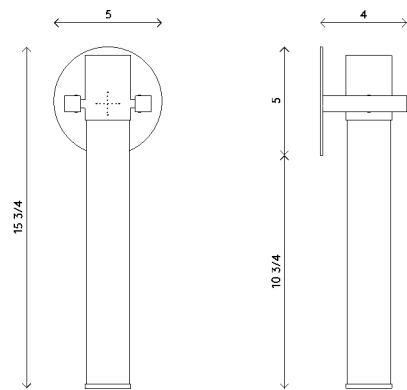

Materials	Canopy and frame in brass or with mahogany detail Shade in sandblasted opal glass
Dimensions	5 in (12.7 cm) W x 4 in (10.2 cm) D x 15½ in (39.4 cm) H
Weight	8 lbs (3.6 kg)
Packing	12 in (30.5 cm) W x 24 in (61.0 cm) D x 12 in (30.5 cm) H Box
Backplate	5 in (11.4 cm) Dia x 1/8 in (32 mm) H J-box location at center
Lamping	2 x LED Strips 9W 2700K 350 lm

Finishes	● Blackened Brass
	● Satin Brass
	● Polished Brass
	● Mahogany Detail

Bulb life	15,000 hrs
Dimming	10-100%. Wattage +/- 10% Lumen Values +/- 5Lms CRI +/- 5% Fully tested with LUTRON® DVCL, DVEL
Voltage	120 V/240
Certification	UL, CE listed Wet rated
	Handmade in Los Angeles Hardwired Damp-rated ADA compliant