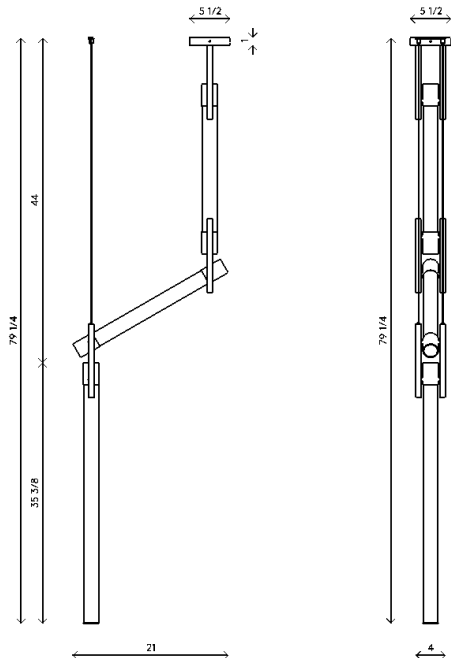

Materials Canopy and frame in brass or with mahogany detail
Shade in sandblasted opal glass

Dimensions 21 in (53 cm) W x 79¼ in (201 cm) H x 5½ in (14 cm)D

Weight 45 lbs (20.4 kg)

Packing 86 in (218.4 cm) W x 28 in (71.1 cm) D x 14 in (35.6 cm) H
Crated

Canopy 5½ in (14 cm) Dia x 1 in (2.5 cm) H,
J-box location at center

Drop height 79¼ in (201 cm) H
Custom upon request, not adjustable on site

Lamping 6 x LED Strips
9W 2700K
350 lm

Finishes

- Blackened Brass
- Satin Brass
- Polished Brass
- Mahogany Detail