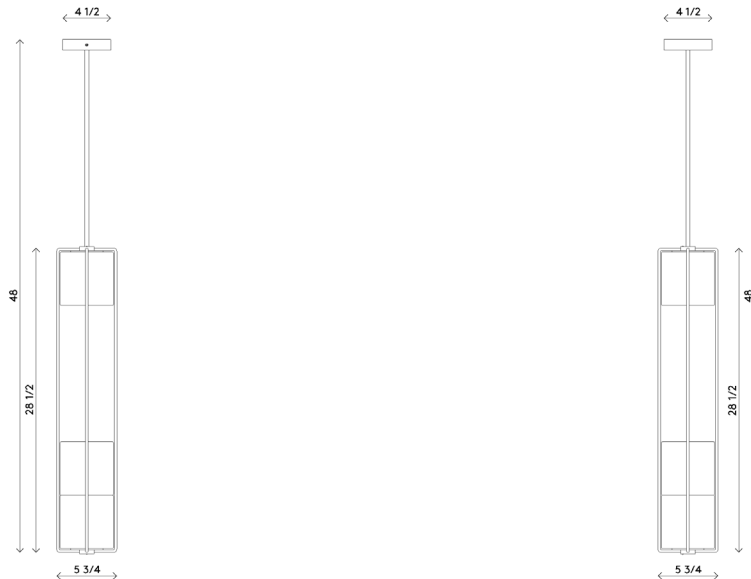

Materials	Frame, canopy and hardware in brass Handblown, sandblasted bubble glass cubes	Finishes	● Blackened brass ● Satin brass
Dimensions	28 1/2 in (72.5 cm)W x 5 3/4 in (14.5 cm)D x 5 3/4 in (14.5 cm)H		
Weight	20 lbs (9.1 kg)		
Packing	40 in (101.5 cm) W x 20 in (51 cm) D x 20 in (51 cm) H 24 lbs (10.8 kg)		
Canopy	32 in (81.5 cm) W x 4 1/2 in (11.5 cm) D x 1 in (2.5 cm) H J-box location at center		
Drop height	36 1/2 in (93 cm)H Custom upon request, not adjustable on site		
Lamping	2 x G9 socket G9 LED bulbs (provided) 2.5W 2700K 250 lm		

Materials	Frame, canopy and hardware in brass Hand blown, sandblasted bubble glass cubes	Finishes	<ul style="list-style-type: none"> Blackened brass Satin brass
Dimensions	5 3/4 in (14.5 cm) W x 5 3/4 in (14.5 cm) D x 28 1/2 in (72.5 cm) H		
Weight	15 lbs (7 kg)		
Packing	40 in (101.5 cm) W x 20 in (51 cm) D x 20 in (51 cm) H 19 lbs (8.6 kg)		
Canopy	4 1/2 in (11.5 cm) W x 4 1/2 in (11.5 cm) D x 1 in (2.5 cm) H J-box location at center		
Drop height	48 in (122 cm) H Custom upon request, not adjustable on site		
Lamping	2 x G9 socket G9 LED bulbs (provided) 2.5W 2700K 250 lm		

Materials	Frame, canopy and hardware in brass Hand blown, sandblasted bubble glass cubes	Finishes	<ul style="list-style-type: none"> ● Blackened brass ● Satin brass
Dimensions	28 1/2 in (72.5 cm)W x 11 1/2 in (29.5 cm)D x 28 1/2 in (72.5 cm)H		
Weight	20 lbs (9 kg)		
Packing	40 in (101.5 cm) W x 20 in (51 cm) D x 20 in (51 cm) H 22 in (56 cm) W x 22 in (56 cm) D x 22 in (56 cm) H 24 lbs (10.8 kg)		
Canopy	32 in (81.5 cm) W x 10 in (25.5 cm) D x 1 in (2.5 cm) H J-box location at center		
Drop height	48 in (122 cm) H Custom upon request, not adjustable on site		
Lamping	4 x G9 socket G9 LED bulbs (provided) 2.5W 2700K 250 lm		