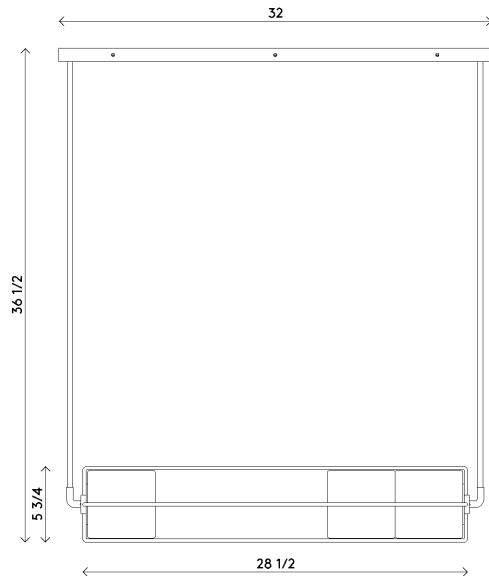

Materials	Frame, canopy and hardware in brass Handblown, sandblasted bubble glass cubes	Finishes	● Blackened brass ● Satin brass
Dimensions	28 1/2 in (72.5 cm)W x 5 3/4 in (14.5 cm)D x 5 3/4 in (14.5 cm)H		
Weight	20 lbs (9.1 kg)		
Packing	40 in (101.5 cm) W x 20 in (51 cm) D x 20 in (51 cm) H 24 lbs (10.8 kg)		
Canopy	32 in (81.5 cm) W x 4 1/2 in (11.5 cm) D x 1 in (2.5 cm) H J-box location at center		
Drop height	36 1/2 in (93 cm)H Custom upon request, not adjustable on site		
Lamping	2 x G9 socket G9 LED bulbs (provided) 2.5W 2700K 250 lm		

Materials	Frame, canopy and hardware in brass Hand blown, sandblasted bubble glass cubes	Finishes	<ul style="list-style-type: none"> Blackened brass Satin brass
Dimensions	5 3/4 in (14.5 cm) W x 5 3/4 in (14.5 cm) D x 28 1/2 in (72.5 cm) H		
Weight	15 lbs (7 kg)		
Packing	40 in (101.5 cm) W x 20 in (51 cm) D x 20 in (51 cm) H 19 lbs (8.6 kg)		
Canopy	4 1/2 in (11.5 cm) W x 4 1/2 in (11.5 cm) D x 1 in (2.5 cm) H J-box location at center		
Drop height	48 in (122 cm) H Custom upon request, not adjustable on site		
Lamping	2 x G9 socket G9 LED bulbs (provided) 2.5W 2700K 250 lm		

Materials	Frame, canopy and hardware in brass Hand blown, sandblasted bubble glass cubes	Finishes	<ul style="list-style-type: none"> ● Blackened brass ● Satin brass
Dimensions	28 1/2 in (72.5 cm)W x 11 1/2 in (29.5 cm)D x 28 1/2 in (72.5 cm)H		
Weight	20 lbs (9 kg)		
Packing	40 in (101.5 cm) W x 20 in (51 cm) D x 20 in (51 cm) H 22 in (56 cm) W x 22 in (56 cm) D x 22 in (56 cm) H 24 lbs (10.8 kg)		
Canopy	32 in (81.5 cm) W x 10 in (25.5 cm) D x 1 in (2.5 cm) H J-box location at center		
Drop height	48 in (122 cm) H Custom upon request, not adjustable on site		
Lamping	4 x G9 socket G9 LED bulbs (provided) 2.5W 2700K 250 lm		