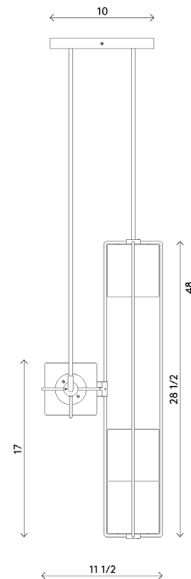

Materials	Frame, canopy and hardware in brass Handblown, sandblasted bubble glass cubes	Finishes	● Blackened brass ● Satin brass
Dimensions	28 1/2 in (72.5 cm)W x 5 3/4 in (14.5 cm)D x 5 3/4 in (14.5 cm)H		
Weight	20 lbs (9.1 kg)		
Packing	40 in (101.5 cm) W x 20 in (51 cm) D x 20 in (51 cm) H 24 lbs (10.8 kg)		
Canopy	32 in (81.5 cm) W x 4 1/2 in (11.5 cm) D x 1 in (2.5 cm) H J-box location at center		
Drop height	36 1/2 in (93 cm)H Custom upon request, not adjustable on site		
Lamping	2 x G9 socket G9 LED bulbs (provided) 2.5W 2700K 250 lm		

Materials	Frame, canopy and hardware in brass Hand blown, sandblasted bubble glass cubes	Finishes	<ul style="list-style-type: none"> Blackened brass Satin brass
Dimensions	5 3/4 in (14.5 cm) W x 5 3/4 in (14.5 cm) D x 28 1/2 in (72.5 cm) H		
Weight	15 lbs (7 kg)		
Packing	40 in (101.5 cm) W x 20 in (51 cm) D x 20 in (51 cm) H 19 lbs (8.6 kg)		
Canopy	4 1/2 in (11.5 cm) W x 4 1/2 in (11.5 cm) D x 1 in (2.5 cm) H J-box location at center		
Drop height	48 in (122 cm) H Custom upon request, not adjustable on site		
Lamping	2 x G9 socket G9 LED bulbs (provided) 2.5W 2700K 250 lm		

Materials	Frame, canopy and hardware in brass Hand blown, sandblasted bubble glass cubes	Finishes	<ul style="list-style-type: none"> ● Blackened brass ● Satin brass
Dimensions	28 1/2 in (72.5 cm)W x 11 1/2 in (29.5 cm)D x 28 1/2 in (72.5 cm)H		
Weight	20 lbs (9 kg)		
Packing	40 in (101.5 cm) W x 20 in (51 cm) D x 20 in (51 cm) H 22 in (56 cm) W x 22 in (56 cm) D x 22 in (56 cm) H 24 lbs (10.8 kg)		
Canopy	32 in (81.5 cm) W x 10 in (25.5 cm) D x 1 in (2.5 cm) H J-box location at center		
Drop height	48 in (122 cm) H Custom upon request, not adjustable on site		
Lamping	4 x G9 socket G9 LED bulbs (provided) 2.5W 2700K 250 lm		