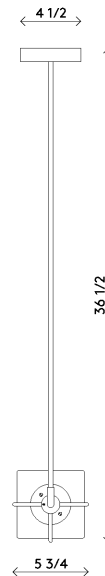

Materials	Frame, canopy and hardware in brass Handblown, sandblasted bubble glass cubes	Finishes	● Blackened brass ● Satin brass
Dimensions	28 1/2 in (72.5 cm)W x 5 3/4 in (14.5 cm)D x 5 3/4 in (14.5 cm)H		
Weight	20 lbs (9.1 kg)		
Packing	40 in (101.5 cm) W x 20 in (51 cm) D x 20 in (51 cm) H 24 lbs (10.8 kg)		
Canopy	32 in (81.5 cm) W x 4 1/2 in (11.5 cm) D x 1 in (2.5 cm) H J-box location at center		
Drop height	36 1/2 in (93 cm)H Custom upon request, not adjustable on site		
Lamping	2 x G9 socket G9 LED bulbs (provided) 2.5W 2700K 250 lm		

Materials	Frame, canopy and hardware in brass Hand blown, sandblasted bubble glass cubes	Finishes	<ul style="list-style-type: none"> Blackened brass Satin brass
Dimensions	5 3/4 in (14.5 cm) W x 5 3/4 in (14.5 cm) D x 28 1/2 in (72.5 cm) H		
Weight	15 lbs (7 kg)		
Packing	40 in (101.5 cm) W x 20 in (51 cm) D x 20 in (51 cm) H 19 lbs (8.6 kg)		
Canopy	4 1/2 in (11.5 cm) W x 4 1/2 in (11.5 cm) D x 1 in (2.5 cm) H J-box location at center		
Drop height	48 in (122 cm) H Custom upon request, not adjustable on site		
Lamping	2 x G9 socket G9 LED bulbs (provided) 2.5W 2700K 250 lm		

Materials	Frame, canopy and hardware in brass Hand blown, sandblasted bubble glass cubes	Finishes	<ul style="list-style-type: none"> ● Blackened brass ● Satin brass
Dimensions	28 1/2 in (72.5 cm)W x 11 1/2 in (29.5 cm)D x 28 1/2 in (72.5 cm)H		
Weight	20 lbs (9 kg)		
Packing	40 in (101.5 cm) W x 20 in (51 cm) D x 20 in (51 cm) H 22 in (56 cm) W x 22 in (56 cm) D x 22 in (56 cm) H 24 lbs (10.8 kg)		
Canopy	32 in (81.5 cm) W x 10 in (25.5 cm) D x 1 in (2.5 cm) H J-box location at center		
Drop height	48 in (122 cm) H Custom upon request, not adjustable on site		
Lamping	4 x G9 socket G9 LED bulbs (provided) 2.5W 2700K 250 lm		