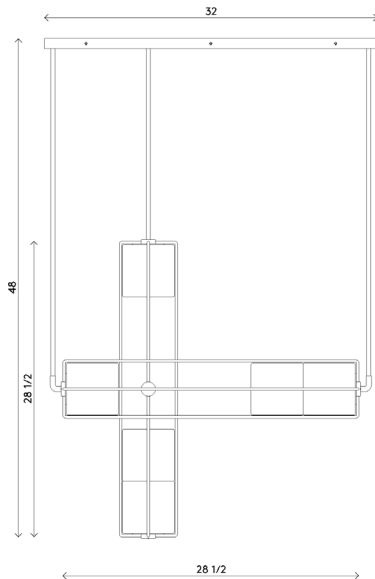

Materials	Frame, canopy and hardware in brass Handblown, sandblasted bubble glass cubes	Finishes	● Blackened brass ● Satin brass
Dimensions	28 1/2 in (72.5 cm)W x 5 3/4 in (14.5 cm)D x 5 3/4 in (14.5 cm)H		
Weight	20 lbs (9.1 kg)		
Packing	40 in (101.5 cm) W x 20 in (51 cm) D x 20 in (51 cm) H 24 lbs (10.8 kg)		
Canopy	32 in (81.5 cm) W x 4 1/2 in (11.5 cm) D x 1 in (2.5 cm) H J-box location at center		
Drop height	36 1/2 in (93 cm)H Custom upon request, not adjustable on site		
Lamping	2 x G9 socket G9 LED bulbs (provided) 2.5W 2700K 250 lm		

Materials	Frame, canopy and hardware in brass Hand blown, sandblasted bubble glass cubes	Finishes	<ul style="list-style-type: none"> Blackened brass Satin brass
Dimensions	5 3/4 in (14.5 cm) W x 5 3/4 in (14.5 cm) D x 28 1/2 in (72.5 cm) H		
Weight	15 lbs (7 kg)		
Packing	40 in (101.5 cm) W x 20 in (51 cm) D x 20 in (51 cm) H 19 lbs (8.6 kg)		
Canopy	4 1/2 in (11.5 cm) W x 4 1/2 in (11.5 cm) D x 1 in (2.5 cm) H J-box location at center		
Drop height	48 in (122 cm) H Custom upon request, not adjustable on site		
Lamping	2 x G9 socket G9 LED bulbs (provided) 2.5W 2700K 250 lm		

Materials	Frame, canopy and hardware in brass Hand blown, sandblasted bubble glass cubes	Finishes	<ul style="list-style-type: none"> ● Blackened brass ● Satin brass
Dimensions	28 1/2 in (72.5 cm)W x 11 1/2 in (29.5 cm)D x 28 1/2 in (72.5 cm)H		
Weight	20 lbs (9 kg)		
Packing	40 in (101.5 cm) W x 20 in (51 cm) D x 20 in (51 cm) H 22 in (56 cm) W x 22 in (56 cm) D x 22 in (56 cm) H 24 lbs (10.8 kg)		
Canopy	32 in (81.5 cm) W x 10 in (25.5 cm) D x 1 in (2.5 cm) H J-box location at center		
Drop height	48 in (122 cm) H Custom upon request, not adjustable on site		
Lamping	4 x G9 socket G9 LED bulbs (provided) 2.5W 2700K 250 lm		