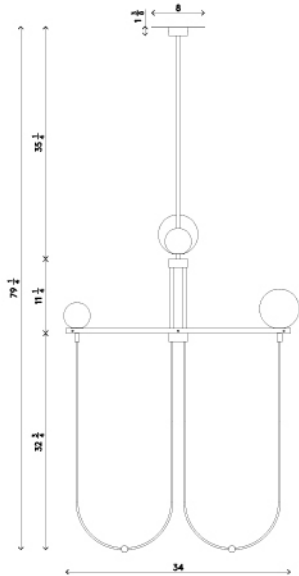

<b>Materials</b>	Steel frame, canopy and hardware Handblown, sandblasted glass shades
<b>Dimensions</b>	34 in (86.3 cm)W x 21 in (53.3 cm)D x 79 in (200.6 cm)H
<b>Weight</b>	15 lbs (6.8 kg)
<b>Packing</b>	White glove delivery available upon request
<b>Canopy</b>	8 in (11.5 cm) W x 8 in (11.5 cm) D x 1 3/8 in (3.4 cm) H J-box location at center
<b>Drop height</b>	35 in (88.9 cm) H Custom upon request, not adjustable on site
<b>Lamping</b>	4 x G8 socket G8 LED bulbs (provided) 2.5W 2700K 350 lm

<b>Finishes</b>	<b>Frame</b>
	● Polished chrome
	● Polished brass
	● Polished black nickel
	<b>Globe glossy or sandblasted</b>
	● White smoke
	● Creme Brown
	● Beige
	● Opal white

<b>Bulb life</b>	25,000 hrs
<b>Dimming</b>	10-100%. Wattage +/- 10% Lumen Values +/- 5Lms CRI +/- 5% Fully tested with LUTRON® DVCL, DVEL
<b>Voltage</b>	120 V/240
<b>Certification</b>	UL, CE listed Damp rated
	Handmade in Los Angeles Hardwired Assembly required

<b>Materials</b>	Steel frame, canopy and hardware Handblown, sandblasted glass shades
<b>Dimensions</b>	62 in (157.4 cm)W x 44 in (111.7 cm)D x 34 in (86.3 cm)H
<b>Weight</b>	45 lbs (20.4 kg)
<b>Packing</b>	White glove delivery available upon request
<b>Canopy</b>	8 in (11.5 cm) W x 8 in (11.5 cm) D x 1 3/8 in (3.4 cm) H J-box location at center
<b>Drop height</b>	25 in (63.5 cm) H Custom upon request, not adjustable on site
<b>Lamping</b>	8 x G8 socket G8 LED bulbs (provided) 2.5W 2700K 350 lm