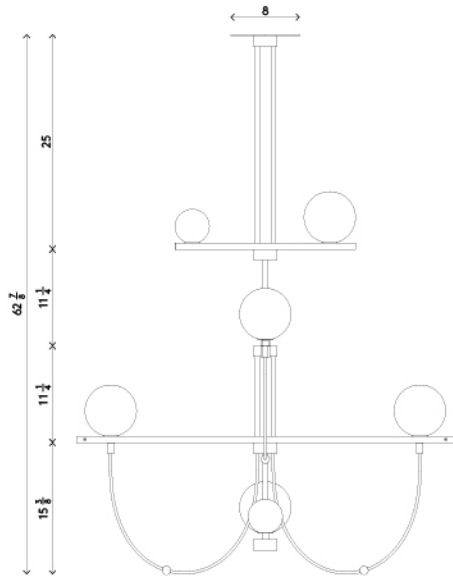

Materials	Steel frame, canopy and hardware Handblown, sandblasted glass shades
Dimensions	62 in (157.4 cm)W x 44 in (111.7 cm)D x 34 in (86.3 cm)H
Weight	45 lbs (20.4 kg)
Packing	White glove delivery available upon request
Canopy	8 in (11.5 cm) W x 8 in (11.5 cm) D x 1 3/8 in (3.4 cm) H J-box location at center
Drop height	25 in (63.5 cm) H Custom upon request, not adjustable on site
Lamping	8 x G8 socket G8 LED bulbs (provided) 2.5W 2700K 350 lm

Finishes	Frame
	● Polished chrome
	● Polished brass
	● Polished black nickel
	Globe glossy or sandblasted
	● White smoke
	● Creme Brown
	● Beige
	● Opal white

Bulb life	25,000 hrs
Dimming	10-100%. Wattage +/- 10% Lumen Values +/- 5Lms CRI +/- 5% Fully tested with LUTRON® DVCL, DVEL
Voltage	120 V/240
Certification	UL, CE listed Damp rated
	Handmade in Los Angeles Hardwired Assembly required