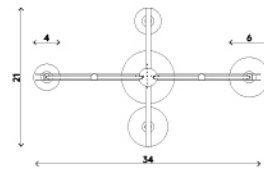

Materials	Steel frame, canopy and hardware Handblown, sandblasted glass shades
Dimensions	34 in (86.3 cm)W x 21 in (53.3 cm)D x 79 in (200.6 cm)H
Weight	15 lbs (6.8 kg)
Packing	White glove delivery available upon request
Canopy	8 in (11.5 cm) W x 8 in (11.5 cm) D x 1 3/8 in (3.4 cm) H J-box location at center
Drop height	35 in (88.9 cm) H Custom upon request, not adjustable on site
Lamping	4 x G8 socket G8 LED bulbs (provided) 2.5W 2700K 350 lm

Finishes	Frame
	● Polished chrome
	● Polished brass
	● Polished black nickel
	Globe glossy or sandblasted
	● White smoke
	● Creme Brown
	● Beige
	● Opal white

Bulb life	25,000 hrs
Dimming	10-100%. Wattage +/- 10% Lumen Values +/- 5Lms CRI +/- 5% Fully tested with LUTRON® DVCL, DVEL
Voltage	120 V/240
Certification	UL, CE listed Damp rated
	Handmade in Los Angeles Hardwired Assembly required