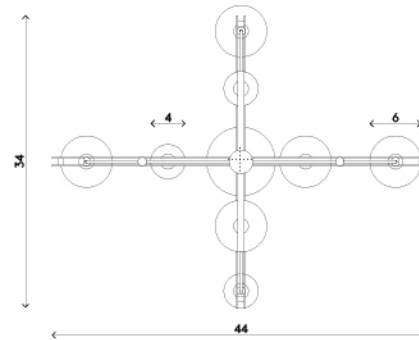

Materials	Steel frame, canopy and hardware Handblown, sandblasted glass shades
Dimensions	62 in (157.4 cm)W x 44 in (111.7 cm)D x 34 in (86.3 cm)H
Weight	45 lbs (20.4 kg)
Packing	White glove delivery available upon request
Canopy	8 in (11.5 cm) W x 8 in (11.5 cm) D x 1 3/8 in (3.4 cm) H J-box location at center
Drop height	25 in (63.5 cm) H Custom upon request, not adjustable on site
Lamping	8 x G8 socket G8 LED bulbs (provided) 2.5W 2700K 350 lm

Finishes	Frame
	● Polished chrome
	● Polished brass
	● Polished black nickel
	Globe glossy or sandblasted
	● White smoke
	● Creme Brown
	● Beige
	● Opal white

Bulb life	25,000 hrs
Dimming	10-100%. Wattage +/- 10% Lumen Values +/- 5Lms CRI +/- 5% Fully tested with LUTRON® DVCL, DVEL
Voltage	120 V/240
Certification	UL, CE listed Damp rated
	Handmade in Los Angeles Hardwired Assembly required