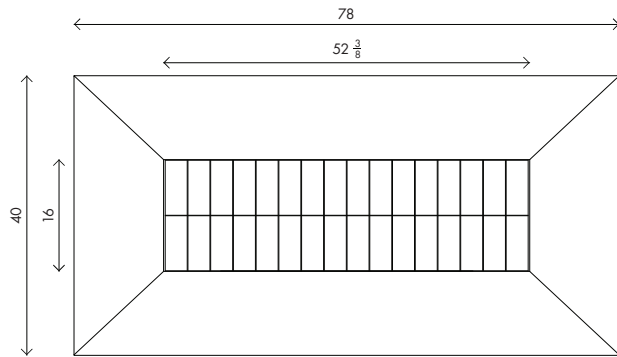

Materials Solid wood frame with solid wood or glazed ceramic inlayed table top

Dimensions 78 in (198.1 cm) W x 40 in (101 cm) D x 29 in (73.6cm) H

Weight 250lbs

Packing White Glove for Domestic Only
(North America, excluding Hawaii and Alaska)

Finishes

- Oiled or Lacquered Natural Oak
- Oxidized Oak
- Oiled or Lacquered Walnut
- Teak (outdoor use)

Inlay

- Bone
- Espresso

Handmade in Los Angeles

tile inlay