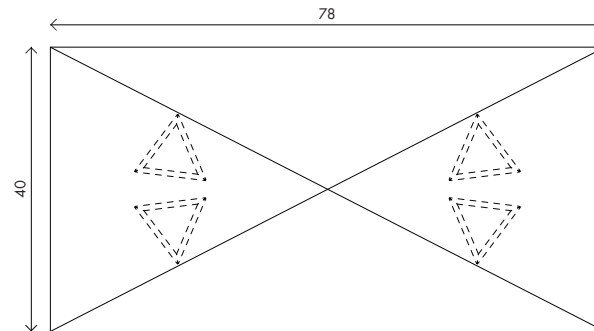

Materials Solid wood frame with solid wood or glazed ceramic inlayed table top

Dimensions 78 in (198.1 cm) W x 40 in (101 cm) D x 29 in (73.6cm) H

Weight 250lbs

Packing White Glove for Domestic Only
(North America, excluding Hawaii and Alaska)

Finishes

- Oiled or Lacquered Natural Oak
- Oxidized Oak
- Oiled or Lacquered Walnut
- Teak (outdoor use)

Inlay

- Bone
- Espresso

Handmade in Los Angeles

solid wood