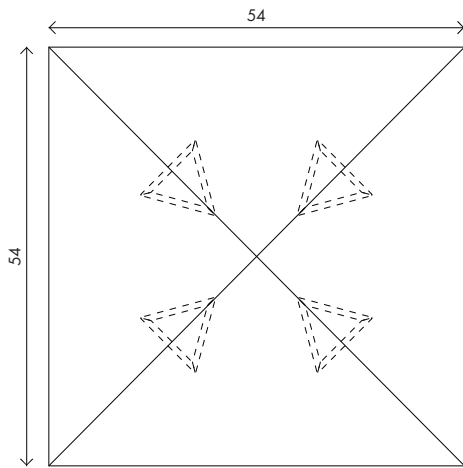

Materials Solid wood frame with solid wood or glazed ceramic inlaid table top

Dimensions 54 in (137cm) W x 54 in (137cm) D x 29 in (73.6cm) H

Weight 200lbs

Packing White Glove for Domestic Only (North America, excluding Hawaii and Alaska)

Finishes

- Oiled or Lacquered Natural Oak
- Oxidized Oak
- Oiled or Lacquered Walnut
- Teak (outdoor use)

Inlay

- Bone
- Espresso

Handmade in Los Angeles

solid wood