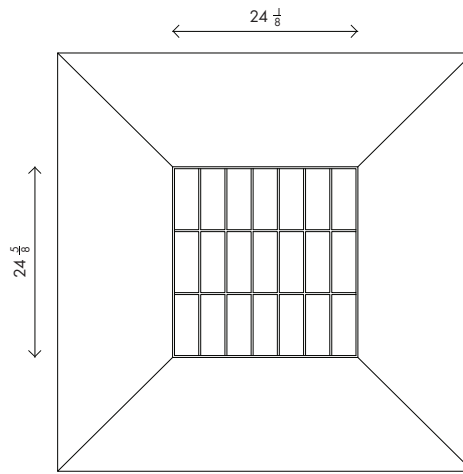

Materials Solid wood frame with solid wood or glazed ceramic inlaid table top

Dimensions 54 in (137cm) W x 54 in (137cm) D x 29 in (73.6cm) H

Weight 200lbs

Packing White Glove for Domestic Only (North America, excluding Hawaii and Alaska)

Finishes

- Oiled or Lacquered Natural Oak
- Oxidized Oak
- Oiled or Lacquered Walnut
- Teak (outdoor use)

Inlay

- Bone
- Espresso

Handmade in Los Angeles

tile inlay