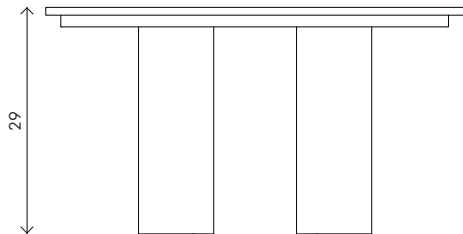

Materials Solid wood frame with solid wood or glazed ceramic inlaid table top

Dimensions 54 in (137cm) W x 54 in (137cm) D x 29 in (73.6cm) H

Weight 200lbs

Packing White Glove for Domestic Only (North America, excluding Hawaii and Alaska)

Finishes

- Oiled or Lacquered Natural Oak
- Oxidized Oak
- Oiled or Lacquered Walnut
- Teak (outdoor use)

Inlay

- Bone
- Espresso

Handmade in Los Angeles