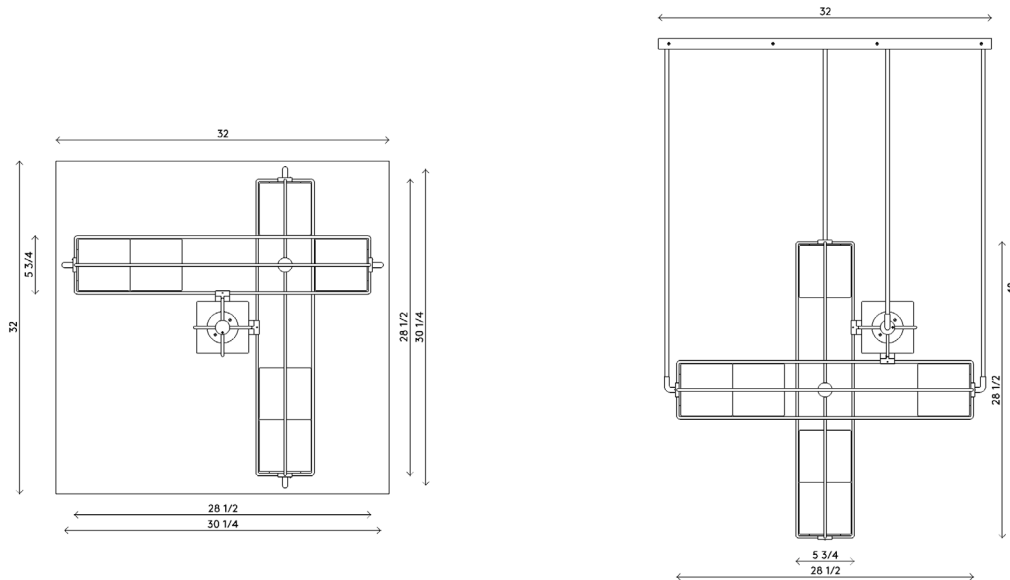

Bulb life	25,000 hrs
Dimming	10-100%. Wattage +/- 10% Lumen Values +/- 5Lms CRI +/- 5% Fully tested with LUTRON® DVCL, DVEL
Voltage	120 V / 240
Certification	UL, CE listed Damp rated

Handmade in Los Angeles
Hardwired
Assembly required